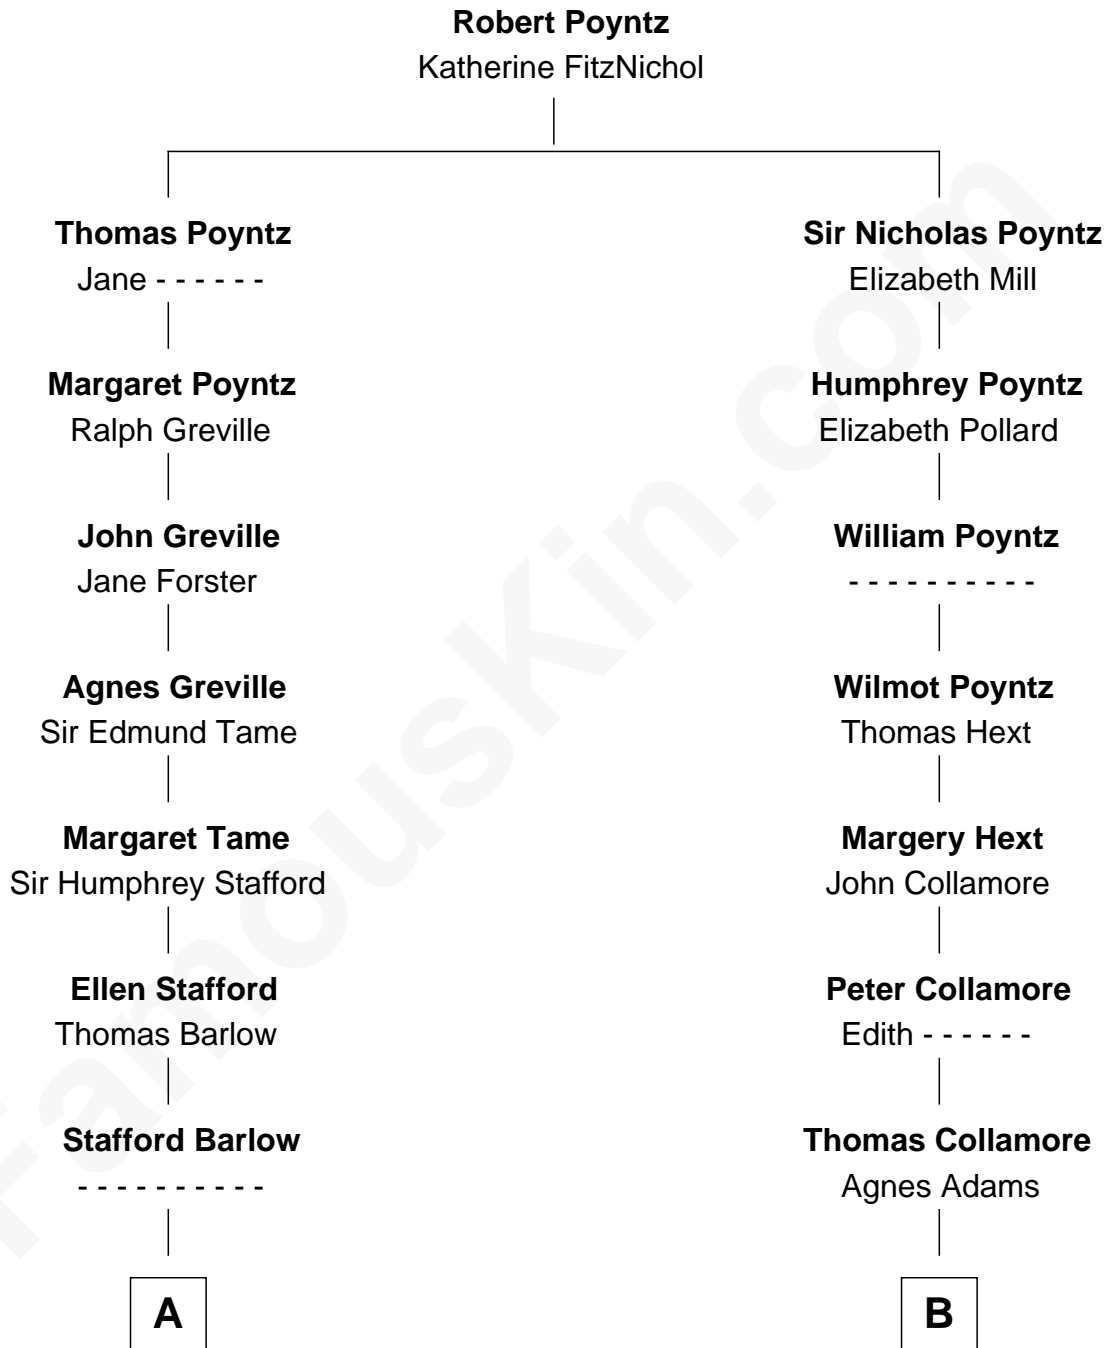

FamousKin.com

Relationship Chart of

William Ellery

Signer of the Declaration of Independence

11th cousin 4 times removed of

Owen Brewster

54th Governor of Maine

A

Audrey Barlow

William Almy

Christopher Almy

Elizabeth Cornell

Col. Job Almy

Ann Lawton

Elizabeth Almy

William Ellery