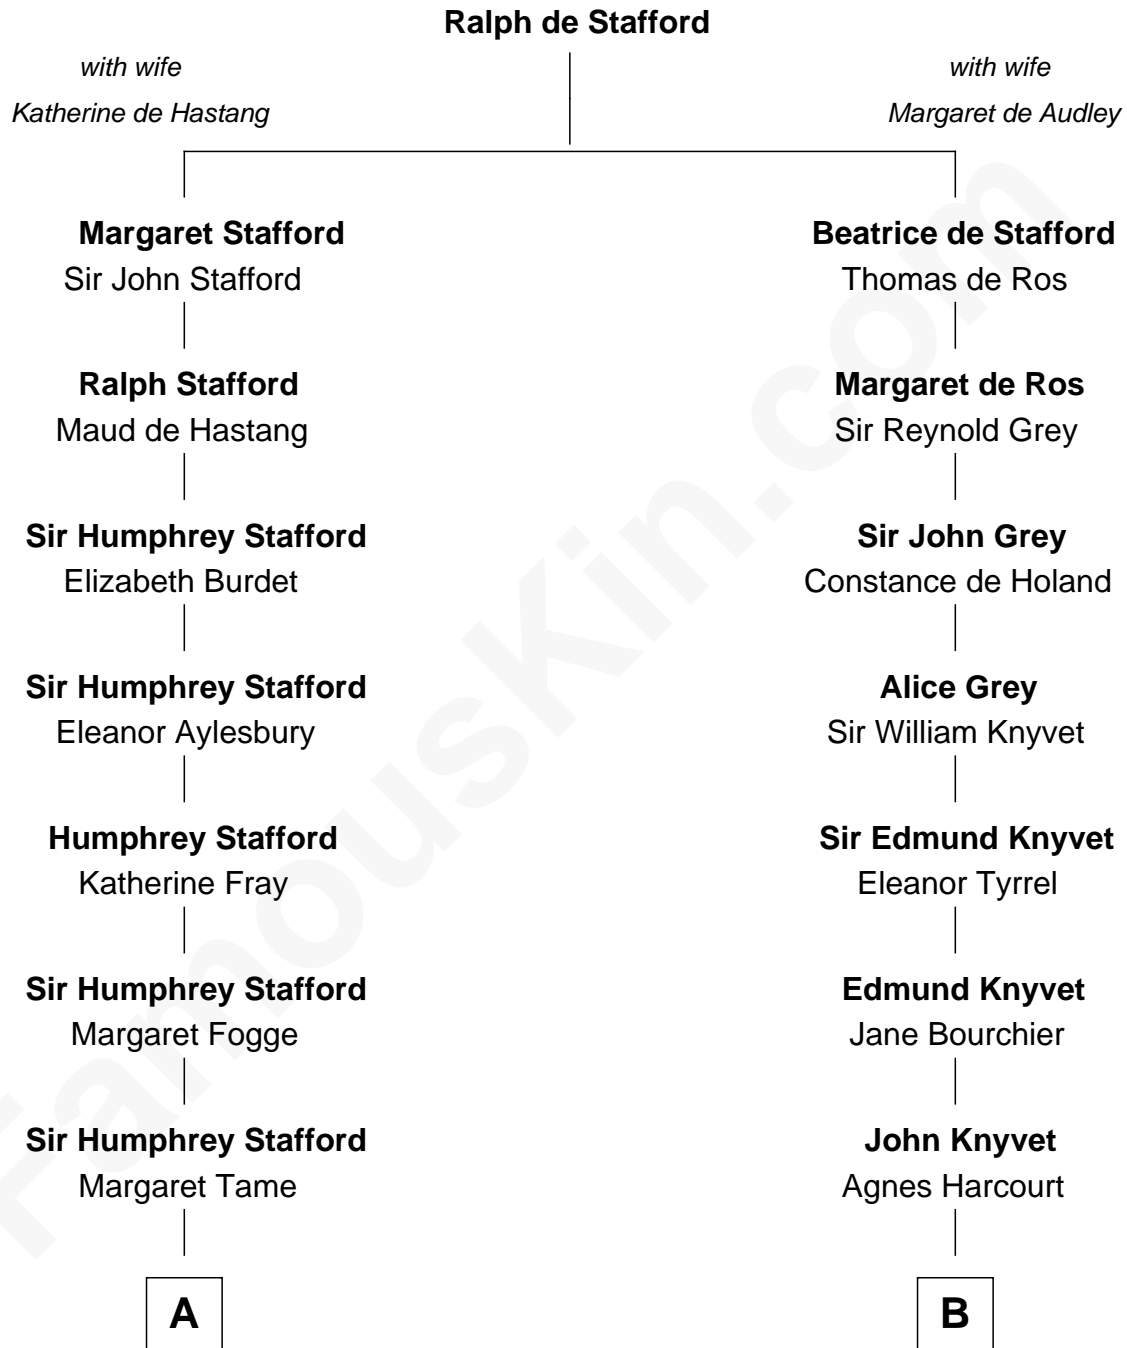

FamousKin.com

Relationship Chart of

William Ellery

Signer of the Declaration of Independence

13th cousin 7 times removed of

Story Musgrave
NASA Astronaut

C

Edward Gray

Elizabeth Gray Story

Marguerite Gray

John Butler Swann

Marguerite Swann

Percy Musgrave

Story Musgrave

NASA Astronaut

FamousKin.com