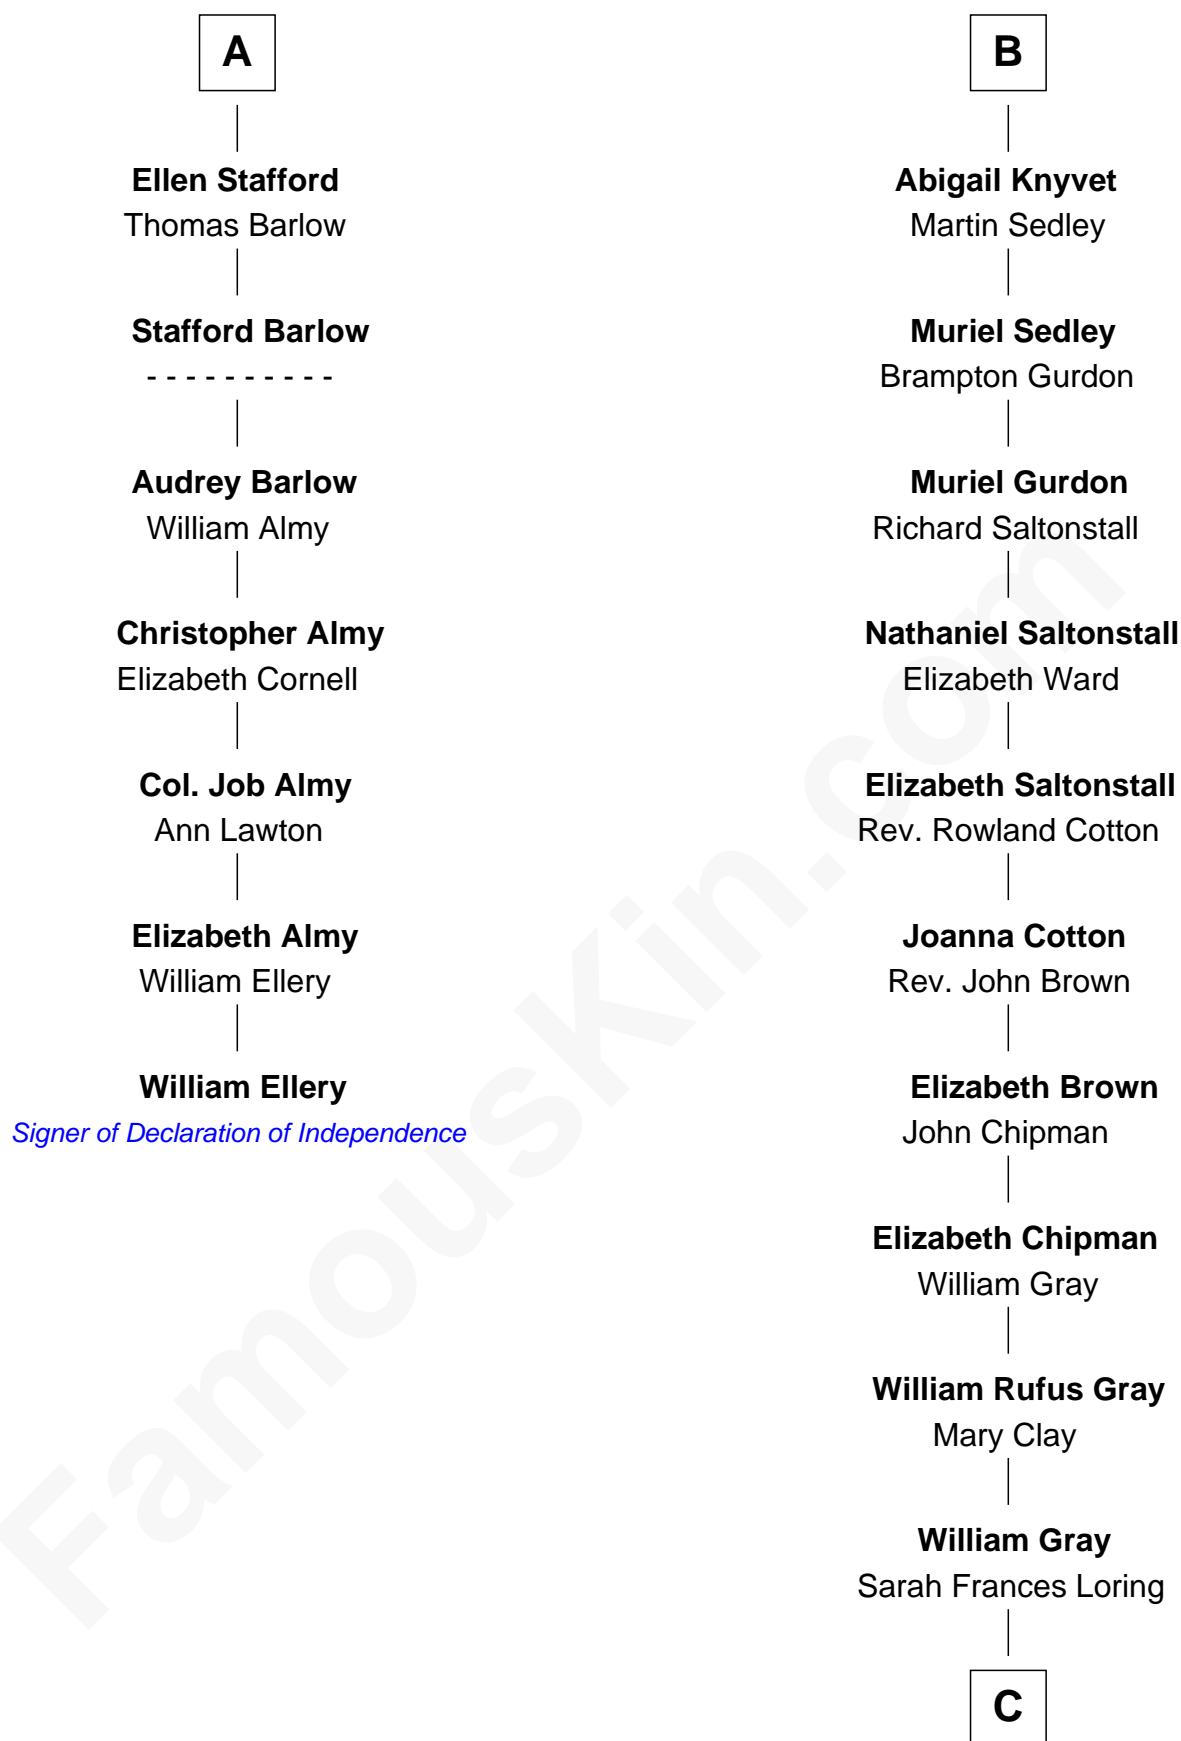

FamousKin.com

Relationship Chart of

William Ellery

Signer of the Declaration of Independence

13th cousin 7 times removed of

Story Musgrave
NASA Astronaut

C

Edward Gray

Elizabeth Gray Story

Marguerite Gray

John Butler Swann

Marguerite Swann

Percy Musgrave

Story Musgrave

NASA Astronaut

FamousKin.com