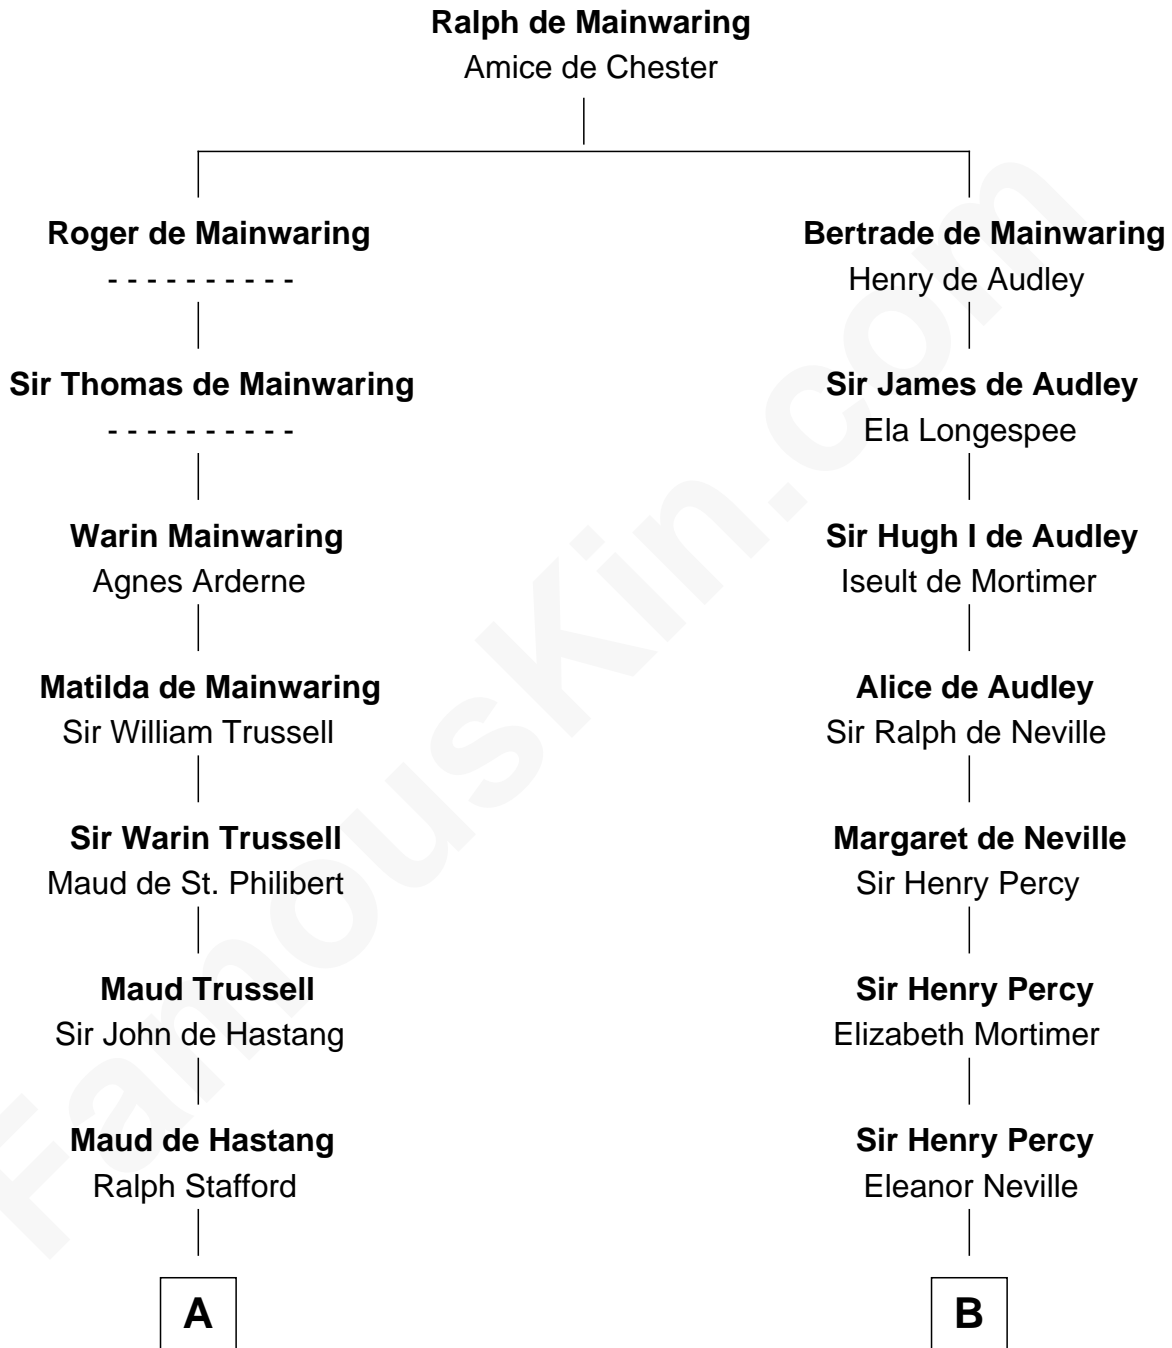

## Relationship Chart of

### William Ellery

*Signer of the Declaration of Independence*

18th cousin 3 times removed of

### Horace Gray

*U.S. Supreme Court Justice*

**C**

**Elizabeth Almy**

William Ellery

**William Ellery**

*Signer of Declaration of Independence*

**D**

**Horace Gray**

*U.S. Supreme Court Justice*

FamousKin.com