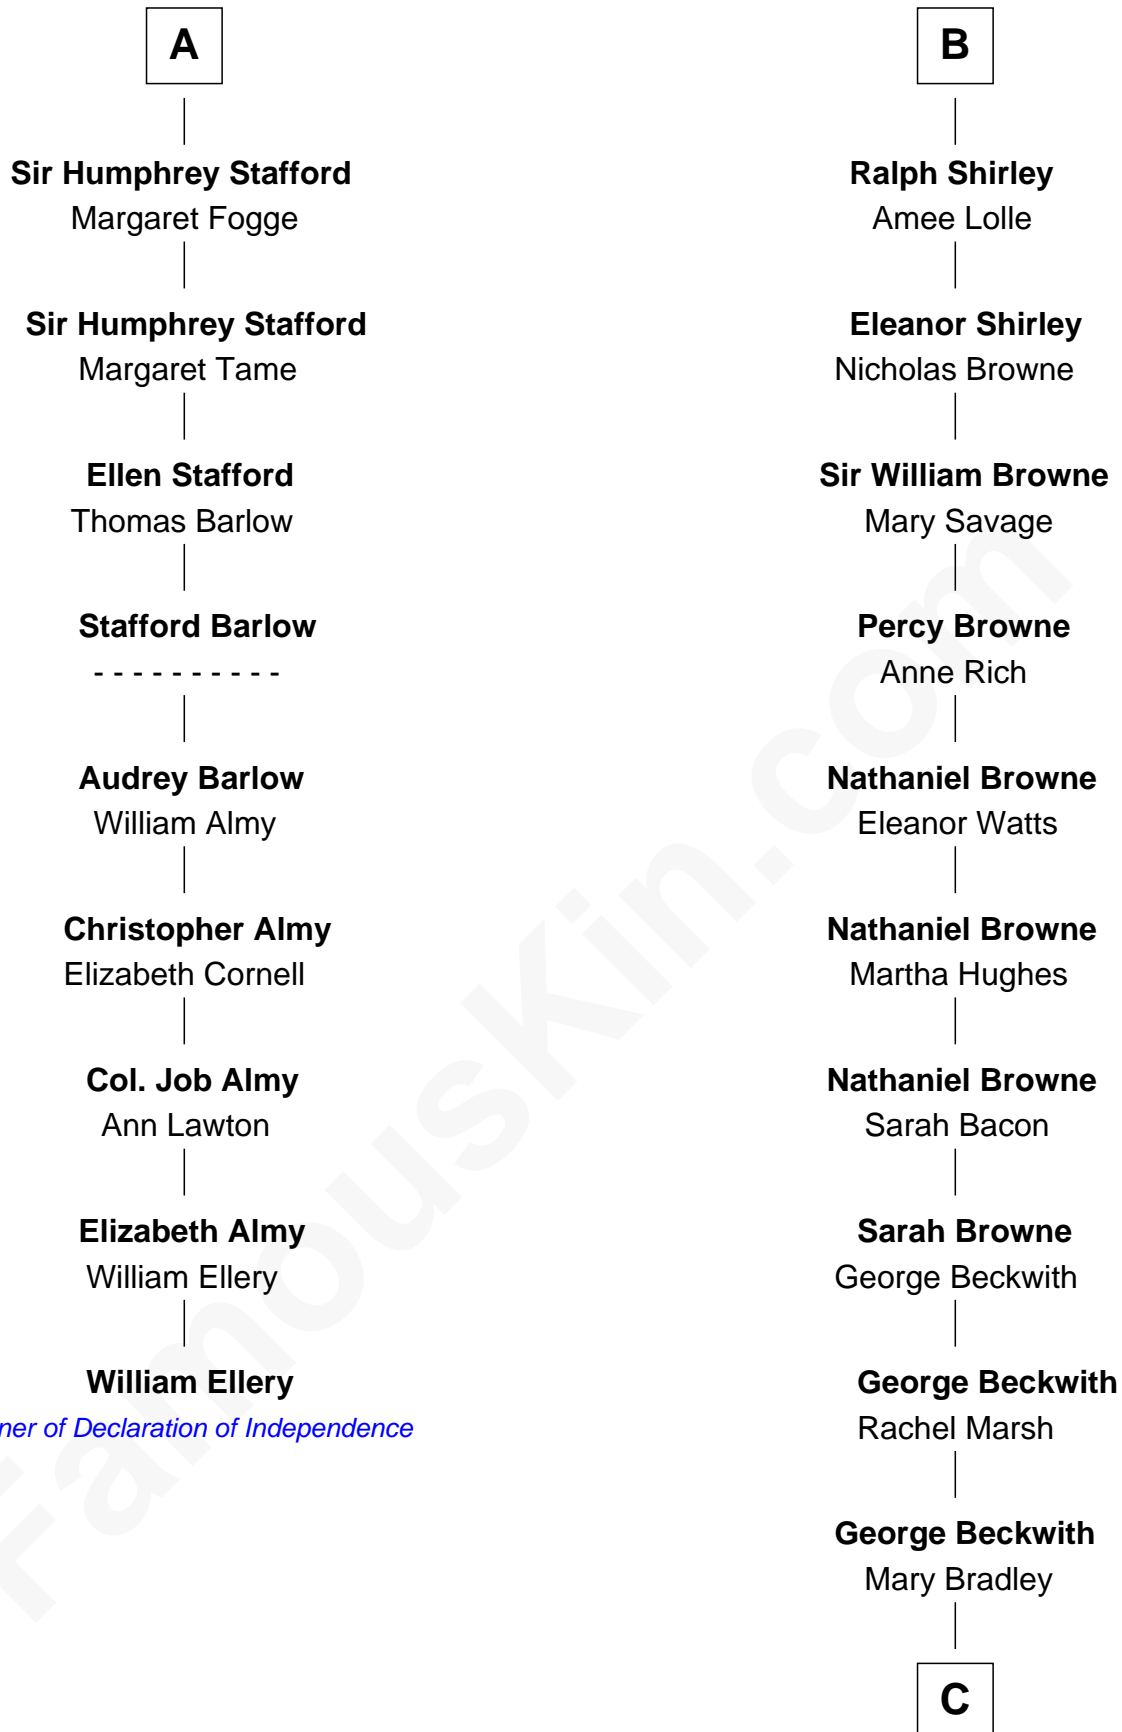

## Relationship Chart of

### William Ellery

*Signer of the Declaration of Independence*

15th cousin 3 times removed of

### William Henry Moore

*Co-Founder, U.S. Steel and Nabisco*

**C**

—  
**Rachael Arvilla Beckwith**

Nathaniel Ford Moore

—  
**William Henry Moore**

*Co-Founder, U.S. Steel and Nabisco*

FamousKin.com