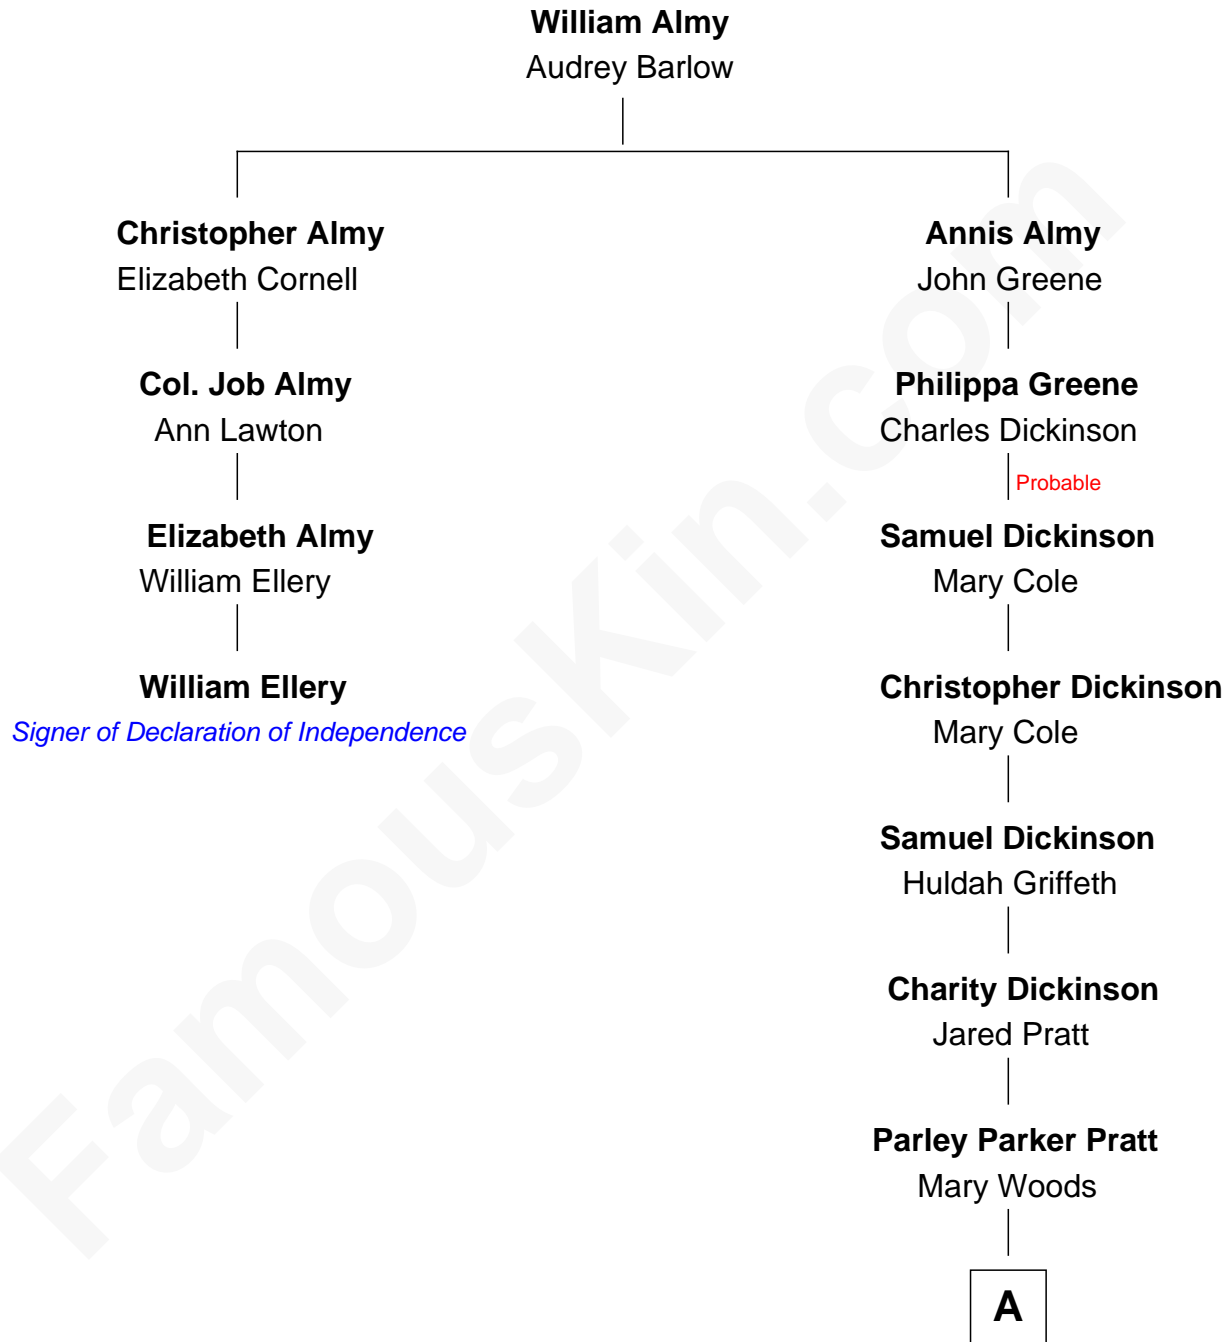

# FamousKin.com

## Relationship Chart of

### William Ellery

*Signer of the Declaration of Independence*

3rd cousin 6 times removed of

### George Romney

*43rd Governor of Michigan*

**A**

**Helaman Pratt**

Anna Johanna Dorothy Wilcken

**Anna Amelia Pratt**

Gaskell Samuel Romney

**George Romney**