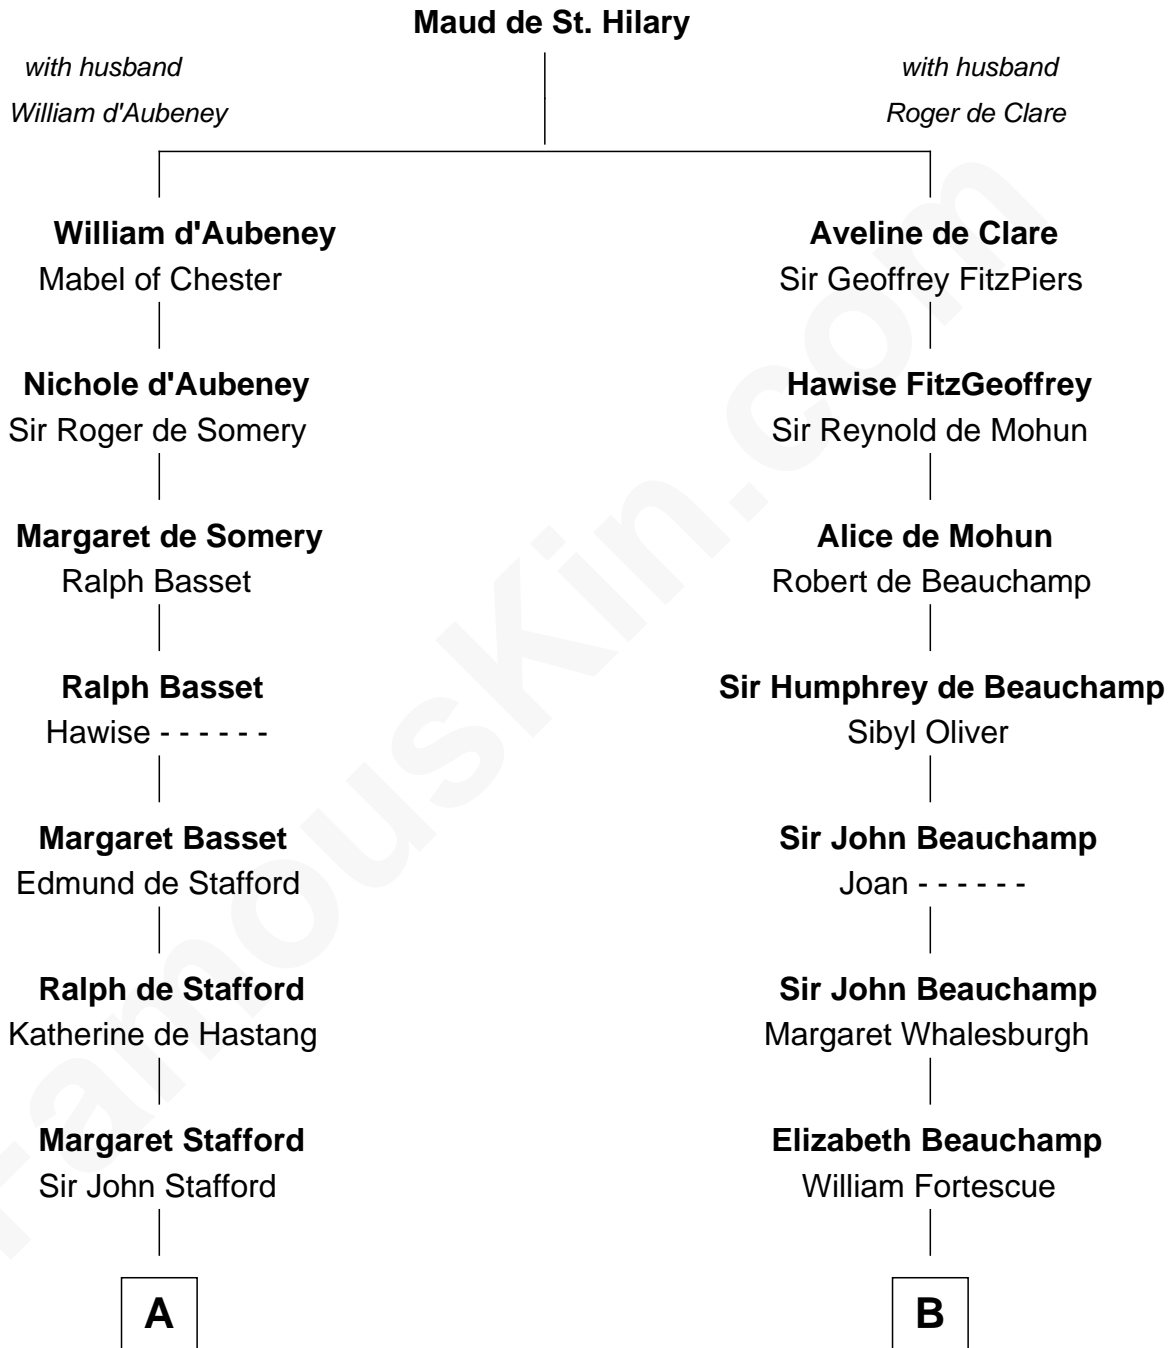

FamousKin.com

Relationship Chart of

William Ellery

Signer of the Declaration of Independence

19th cousin of

Aaron Burr

Killed Alexander Hamilton

C

Col. Job Almy

Ann Lawton

Elizabeth Almy

William Ellery

William Ellery

Signer of Declaration of Independence

D

Rev. Jonathan Edwards

Sarah Pierpont

Esther Edwards

Aaron Burr

Aaron Burr

Killed Alexander Hamilton

FamousKin.com