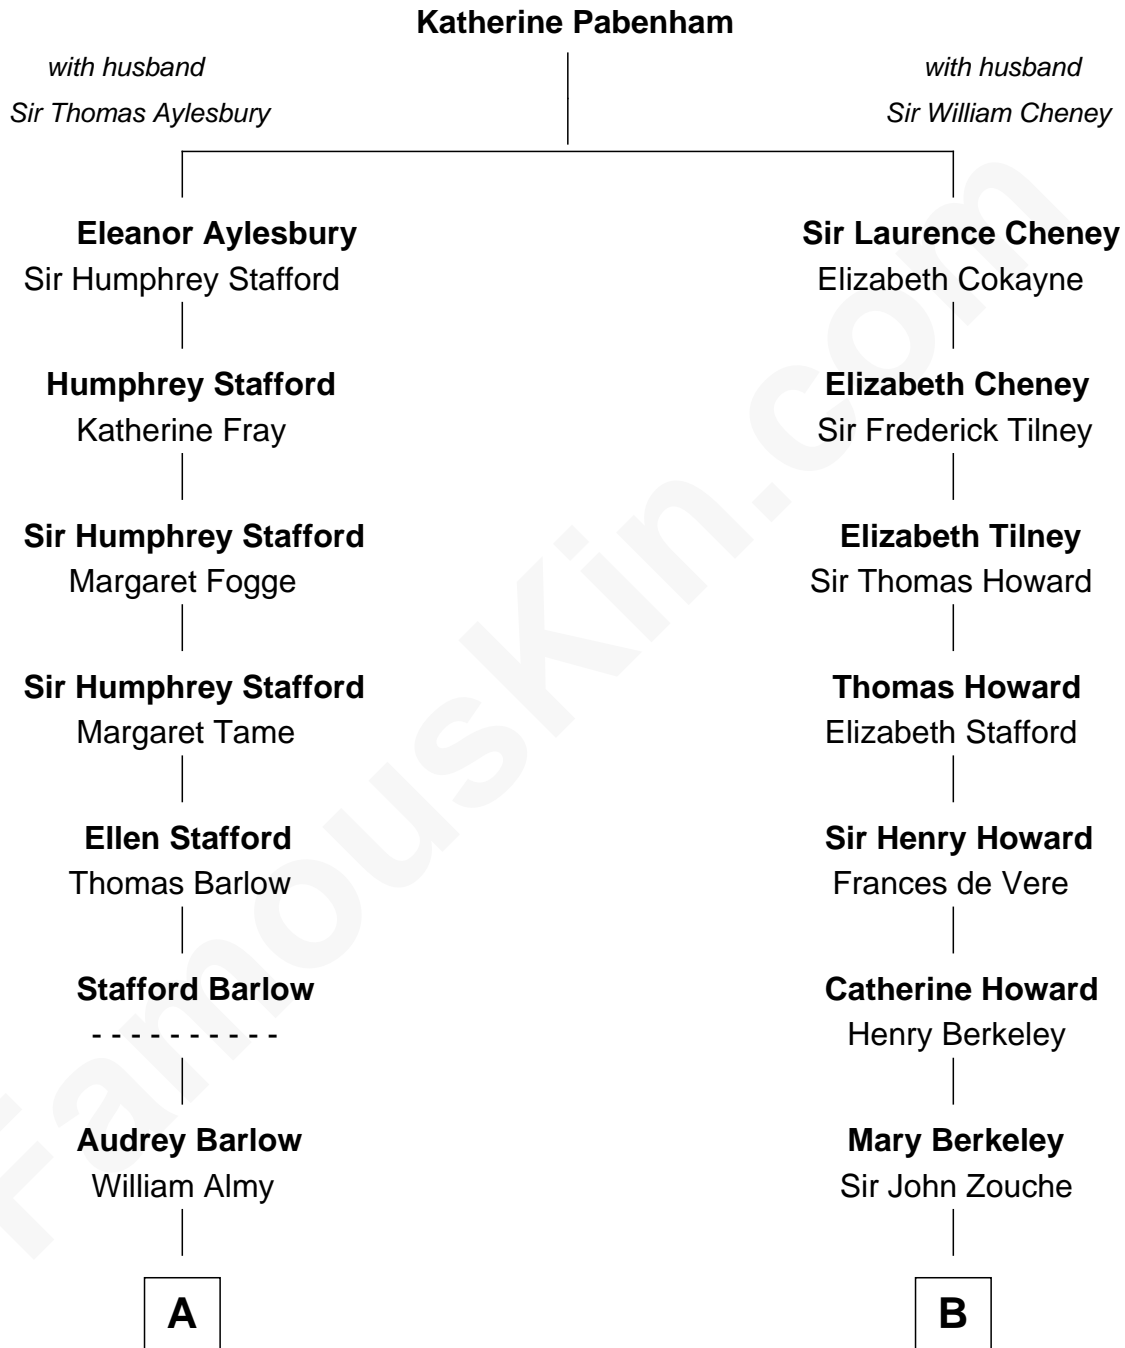

## Relationship Chart of

### William Ellery

*Signer of the Declaration of Independence*

**10th cousin 4 times removed of**

### Francis Scott Key

*Author of "The Star Spangled Banner"*

**A**

**Christopher Almy**

Elizabeth Cornell

**Col. Job Almy**

Ann Lawton

**Elizabeth Almy**