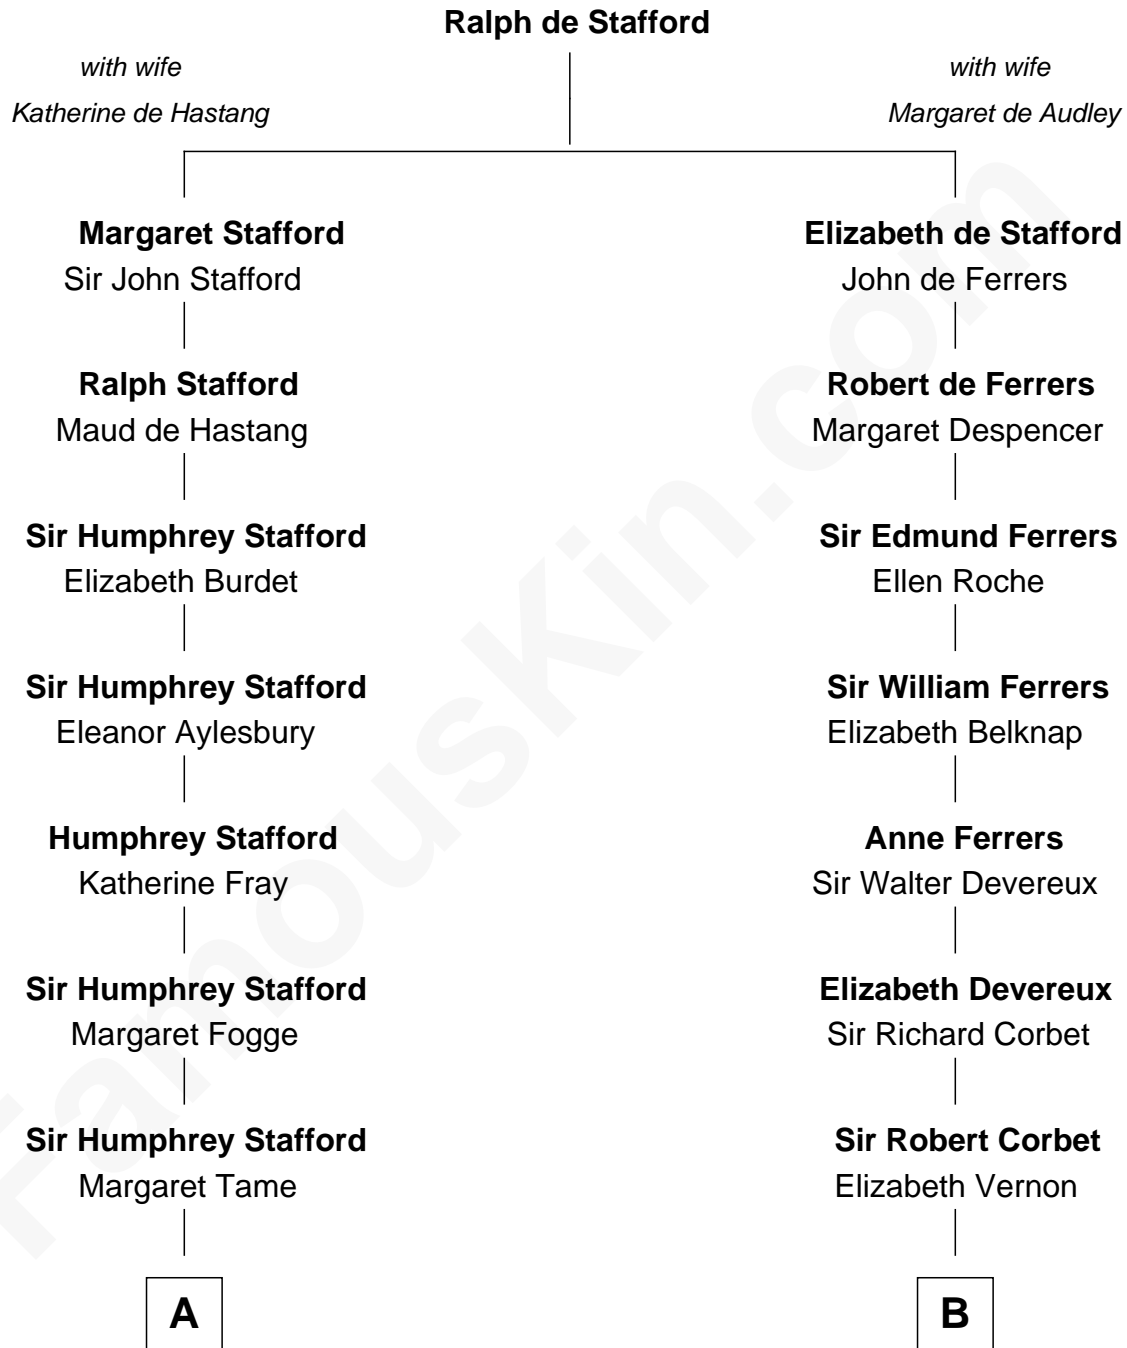

FamousKin.com

Relationship Chart of

William Ellery

Signer of the Declaration of Independence

13th cousin 6 times removed of

John D. Rockefeller

Founder of the Standard Oil Company

C

—
Lucy Avery

Godfrey Lewis Rockefeller

—
William Avery Rockefeller

Eliza Davison

—
John D. Rockefeller

Founder of the Standard Oil Company

FamousKin.com