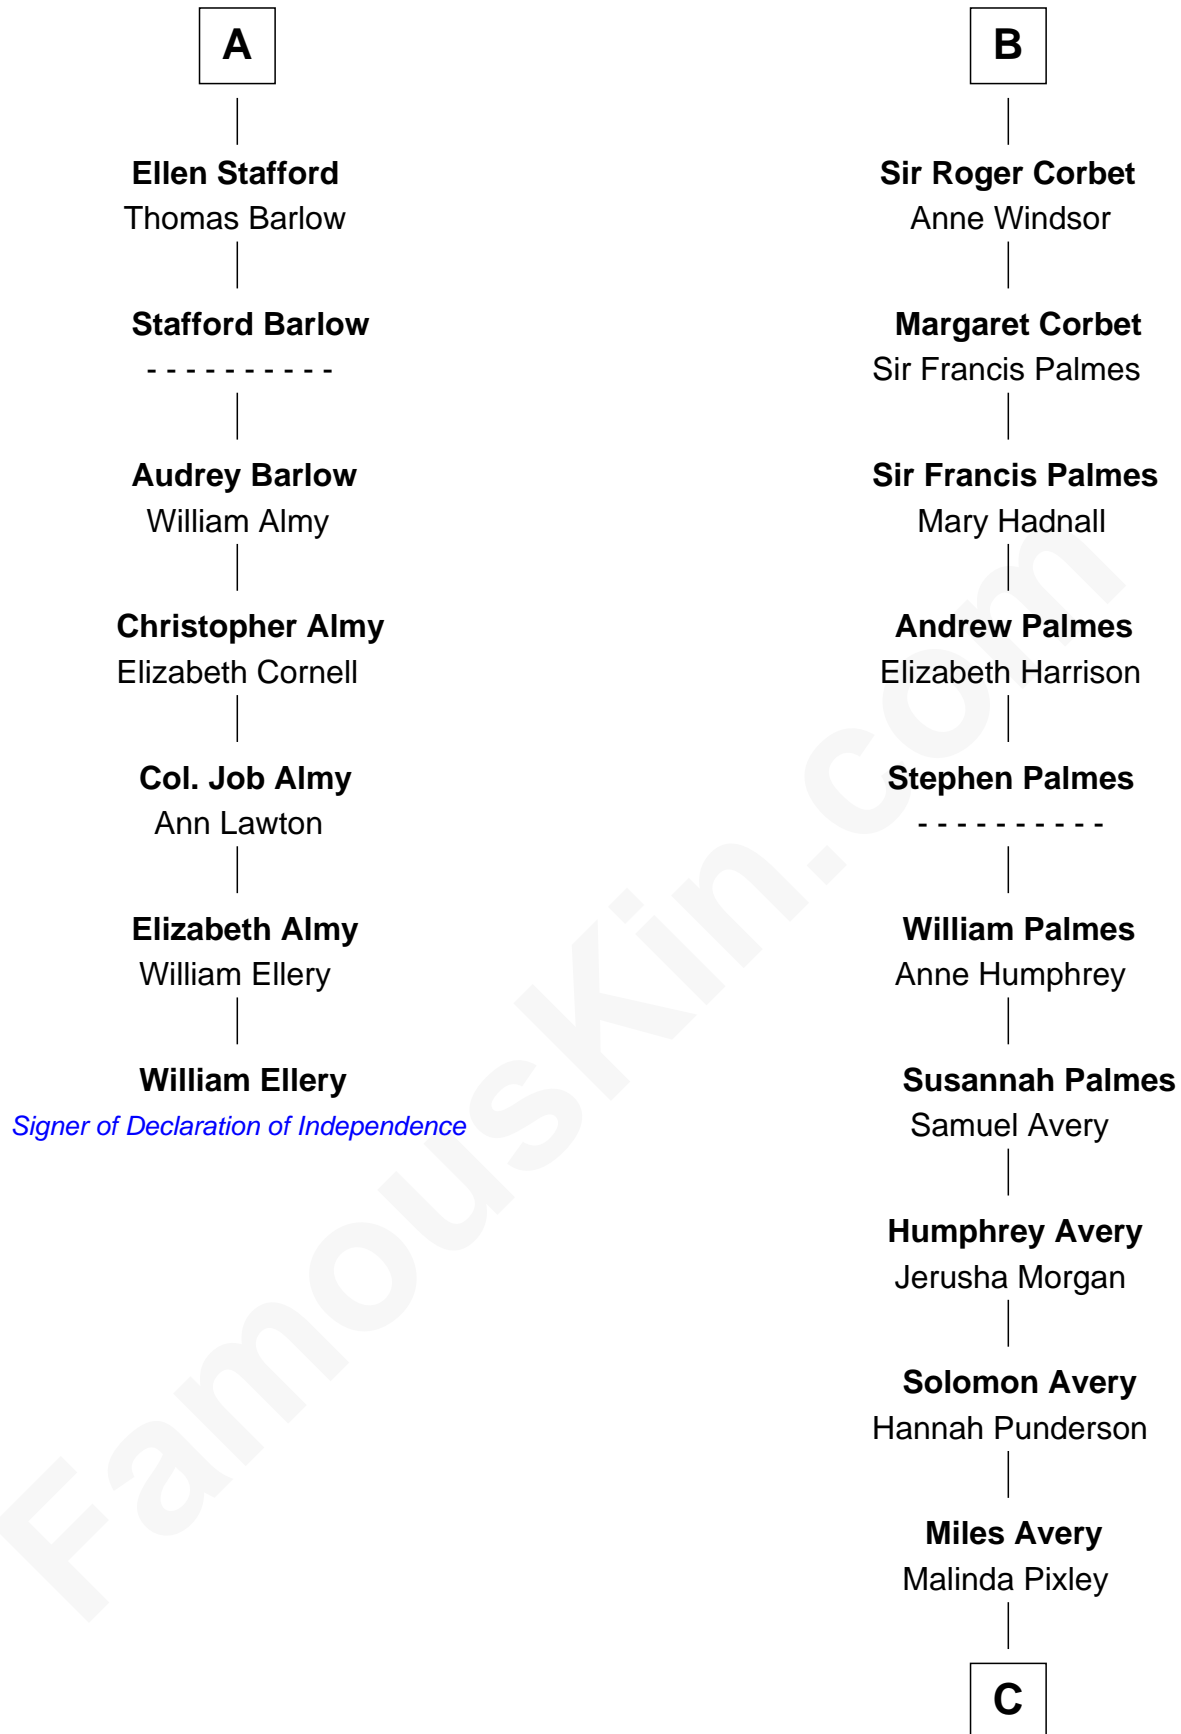

FamousKin.com

Relationship Chart of

William Ellery

Signer of the Declaration of Independence

13th cousin 6 times removed of

John D. Rockefeller

Founder of the Standard Oil Company

C

—
Lucy Avery

Godfrey Lewis Rockefeller

—
William Avery Rockefeller

Eliza Davison

—
John D. Rockefeller

Founder of the Standard Oil Company

FamousKin.com