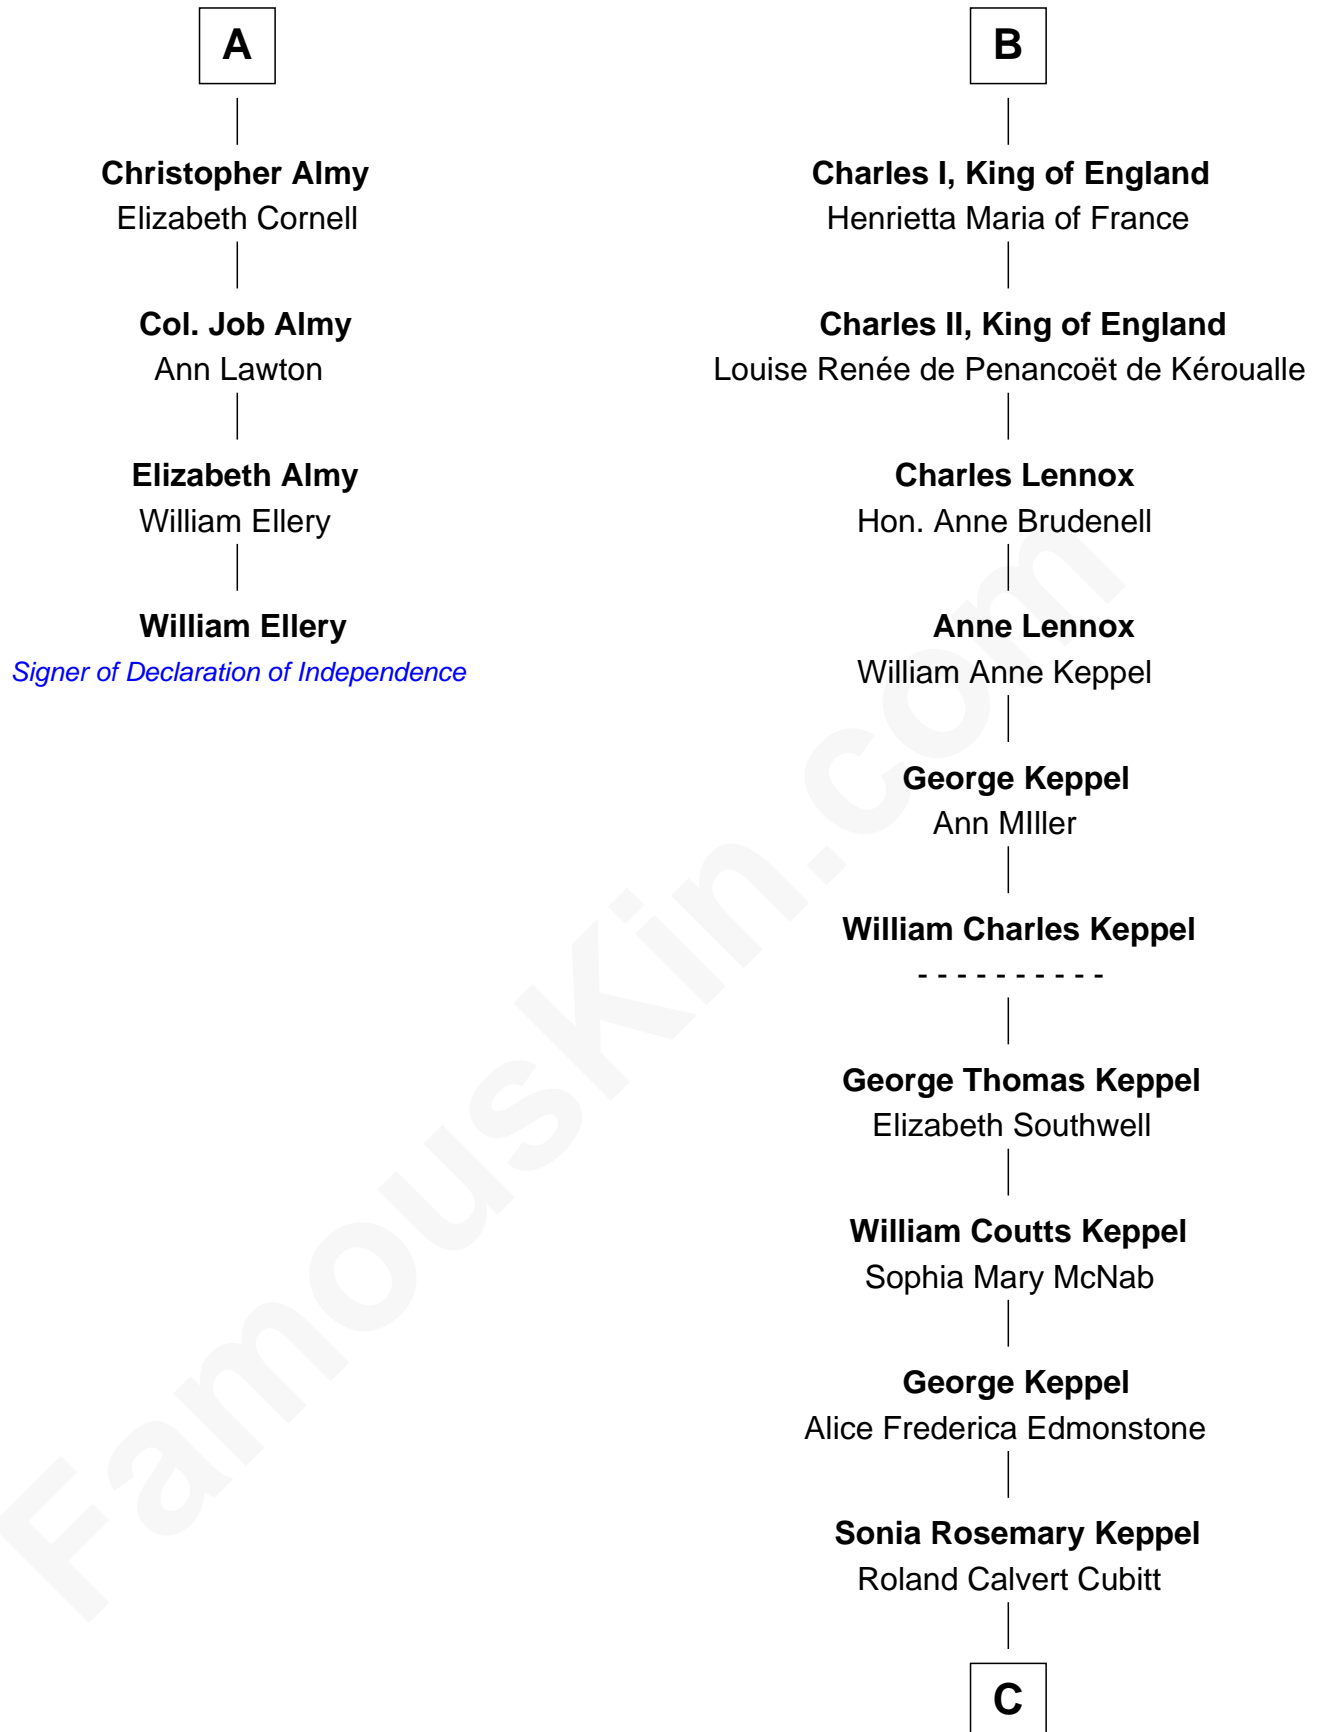

FamousKin.com

Relationship Chart of

William Ellery

Signer of the Declaration of Independence

10th cousin 8 times removed of

Camilla Parker Bowles

Queen Consort of the United Kingdom

C

Rosalind Maud Cubitt
Bruce Middleton Hope Shand

Camilla Parker Bowles
Queen Consort

FamousKin.com