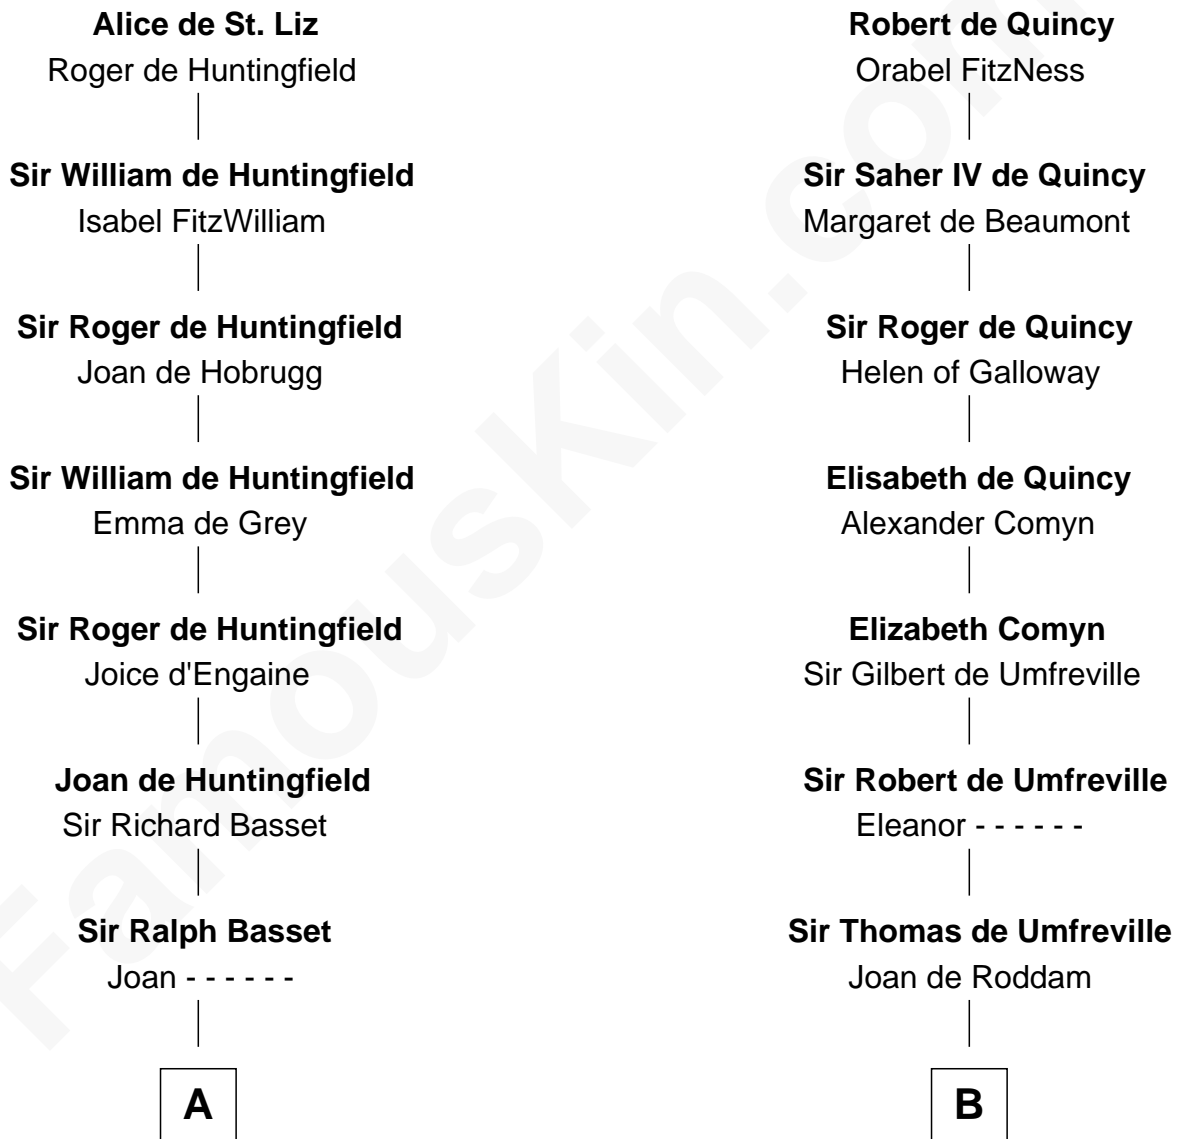

FamousKin.com

Relationship Chart of

William Ellery

Signer of the Declaration of Independence

20th cousin 1 time removed of

Helen (Herron) Taft

First Lady of President William H. Taft

Saher I de Quincy

Maud de St. Liz

C

Christopher Almy

Elizabeth Cornell

Col. Job Almy

Ann Lawton

Elizabeth Almy

William Ellery