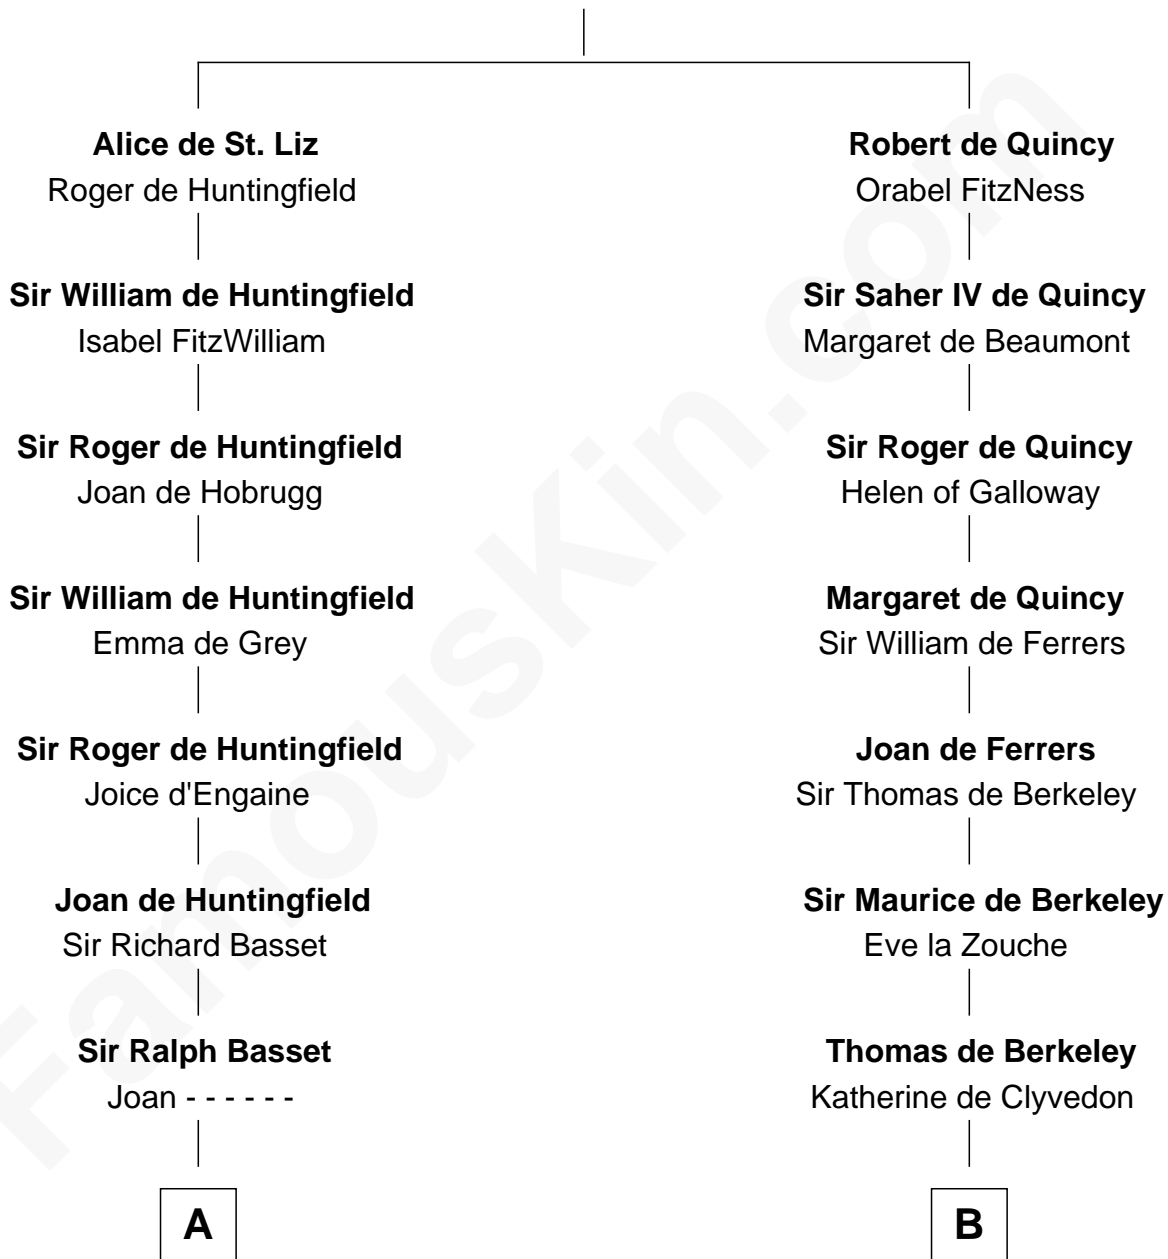

FamousKin.com

Relationship Chart of

William Ellery

Signer of the Declaration of Independence

20th cousin 1 time removed of

Grover Cleveland

22nd and 24th U.S. President

Saher I de Quincy

Maud de St. Liz

C

Christopher Almy

Elizabeth Cornell

Col. Job Almy

Ann Lawton

Elizabeth Almy

William Ellery