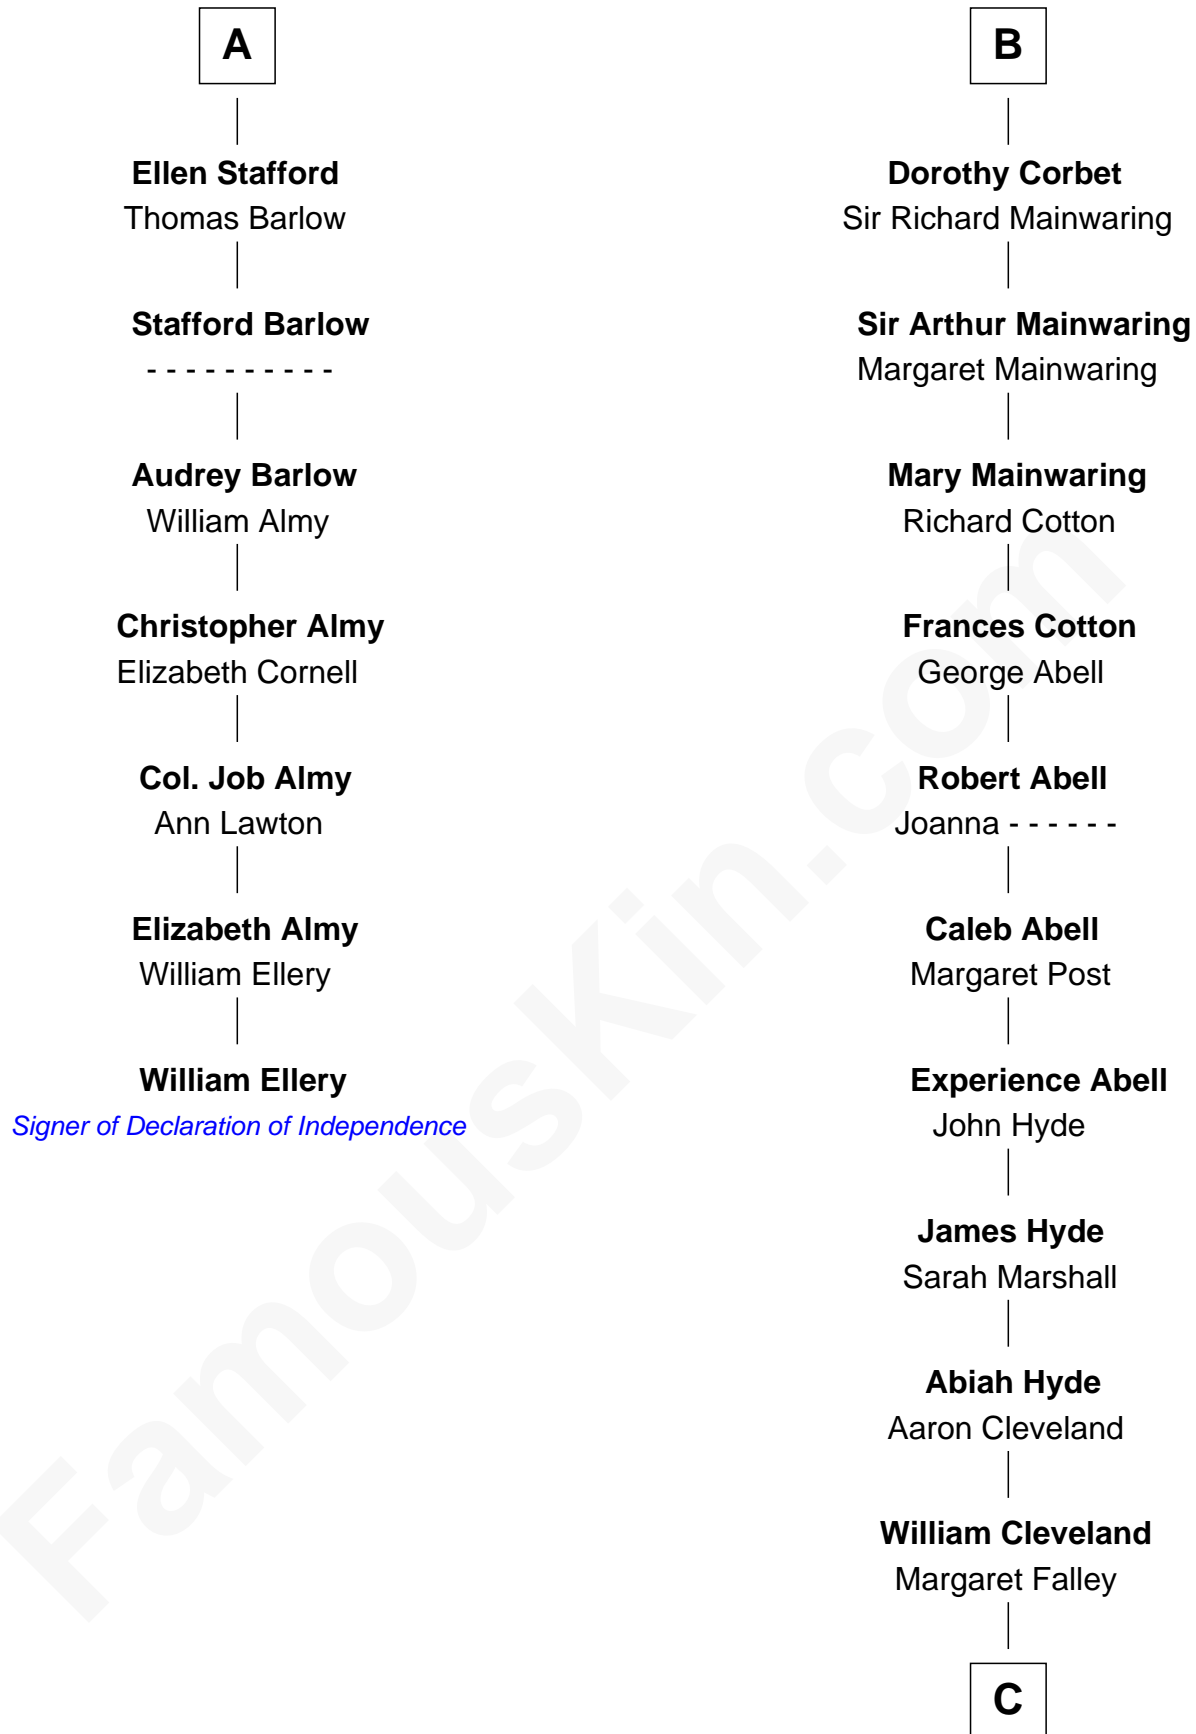

## Relationship Chart of

### William Ellery

*Signer of the Declaration of Independence*

13th cousin 5 times removed of

### Grover Cleveland

*22nd and 24th U.S. President*

**C**

Rev. Richard Falley Cleveland

Ann Neal

**Grover Cleveland**

*22nd and 24th U.S. President*

FamousKin.com