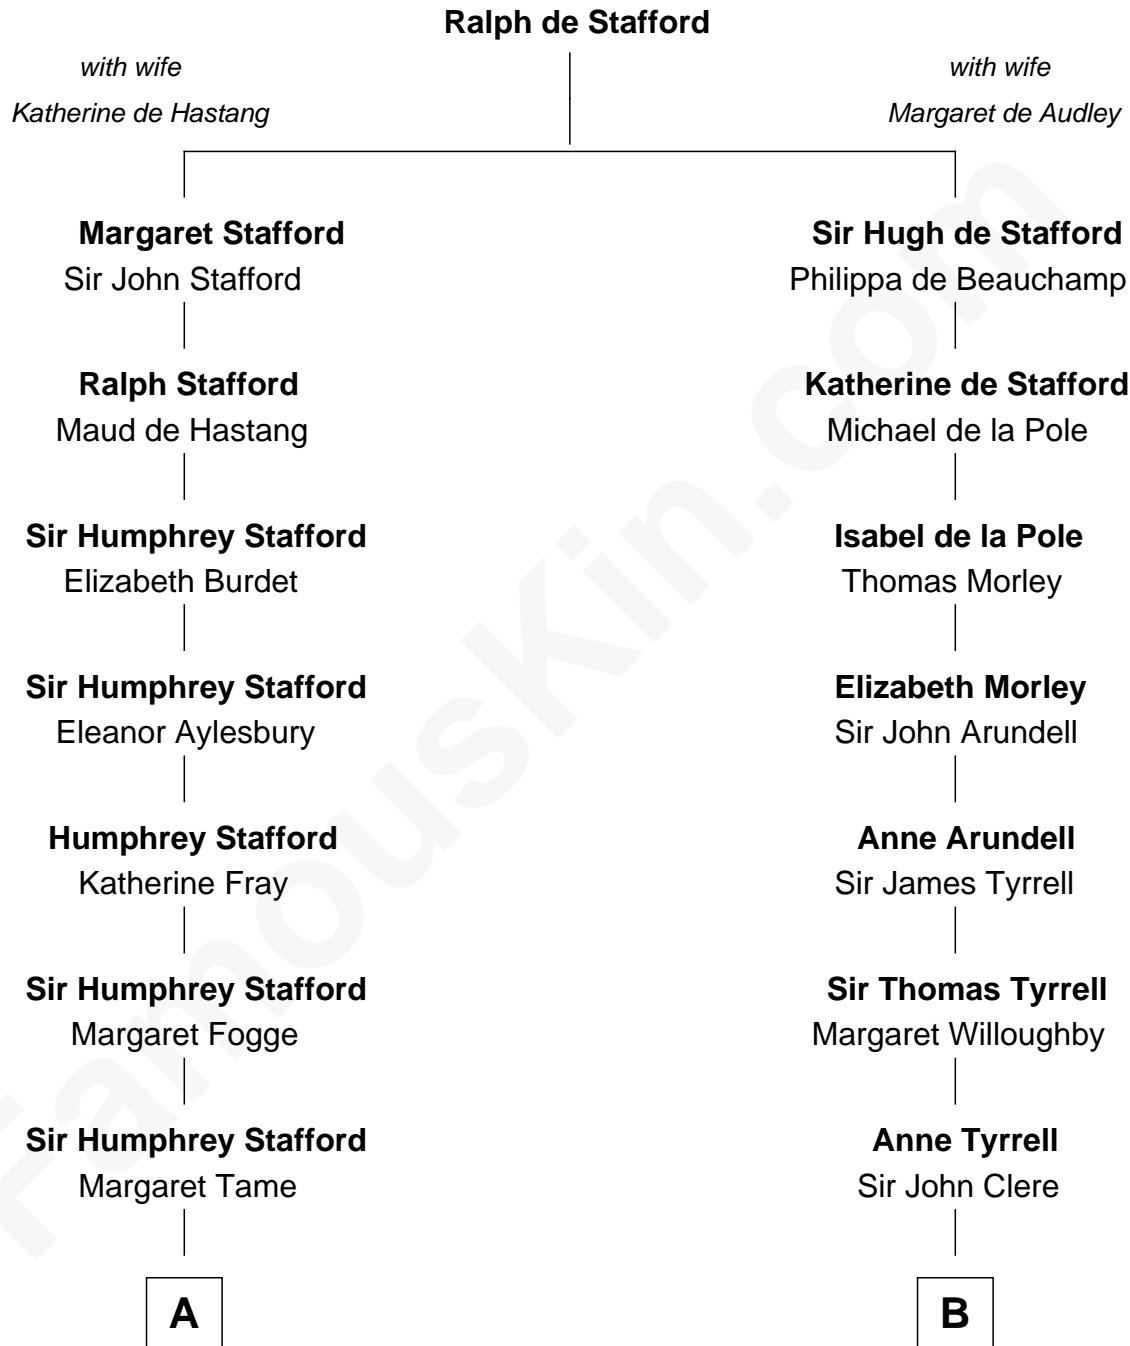

FamousKin.com

Relationship Chart of

William Ellery

Signer of the Declaration of Independence

13th cousin 7 times removed of

Mamie (Doud) Eisenhower

First Lady of President Dwight Eisenhower

C

Maria Riggs

Eli Doud

Royal Houghton Doud

Mary Cornelia Sheldon

John Sheldon Doud

Elivera Mathilda Carlson

Mamie (Doud) Eisenhower

First Lady of Dwight Eisenhower