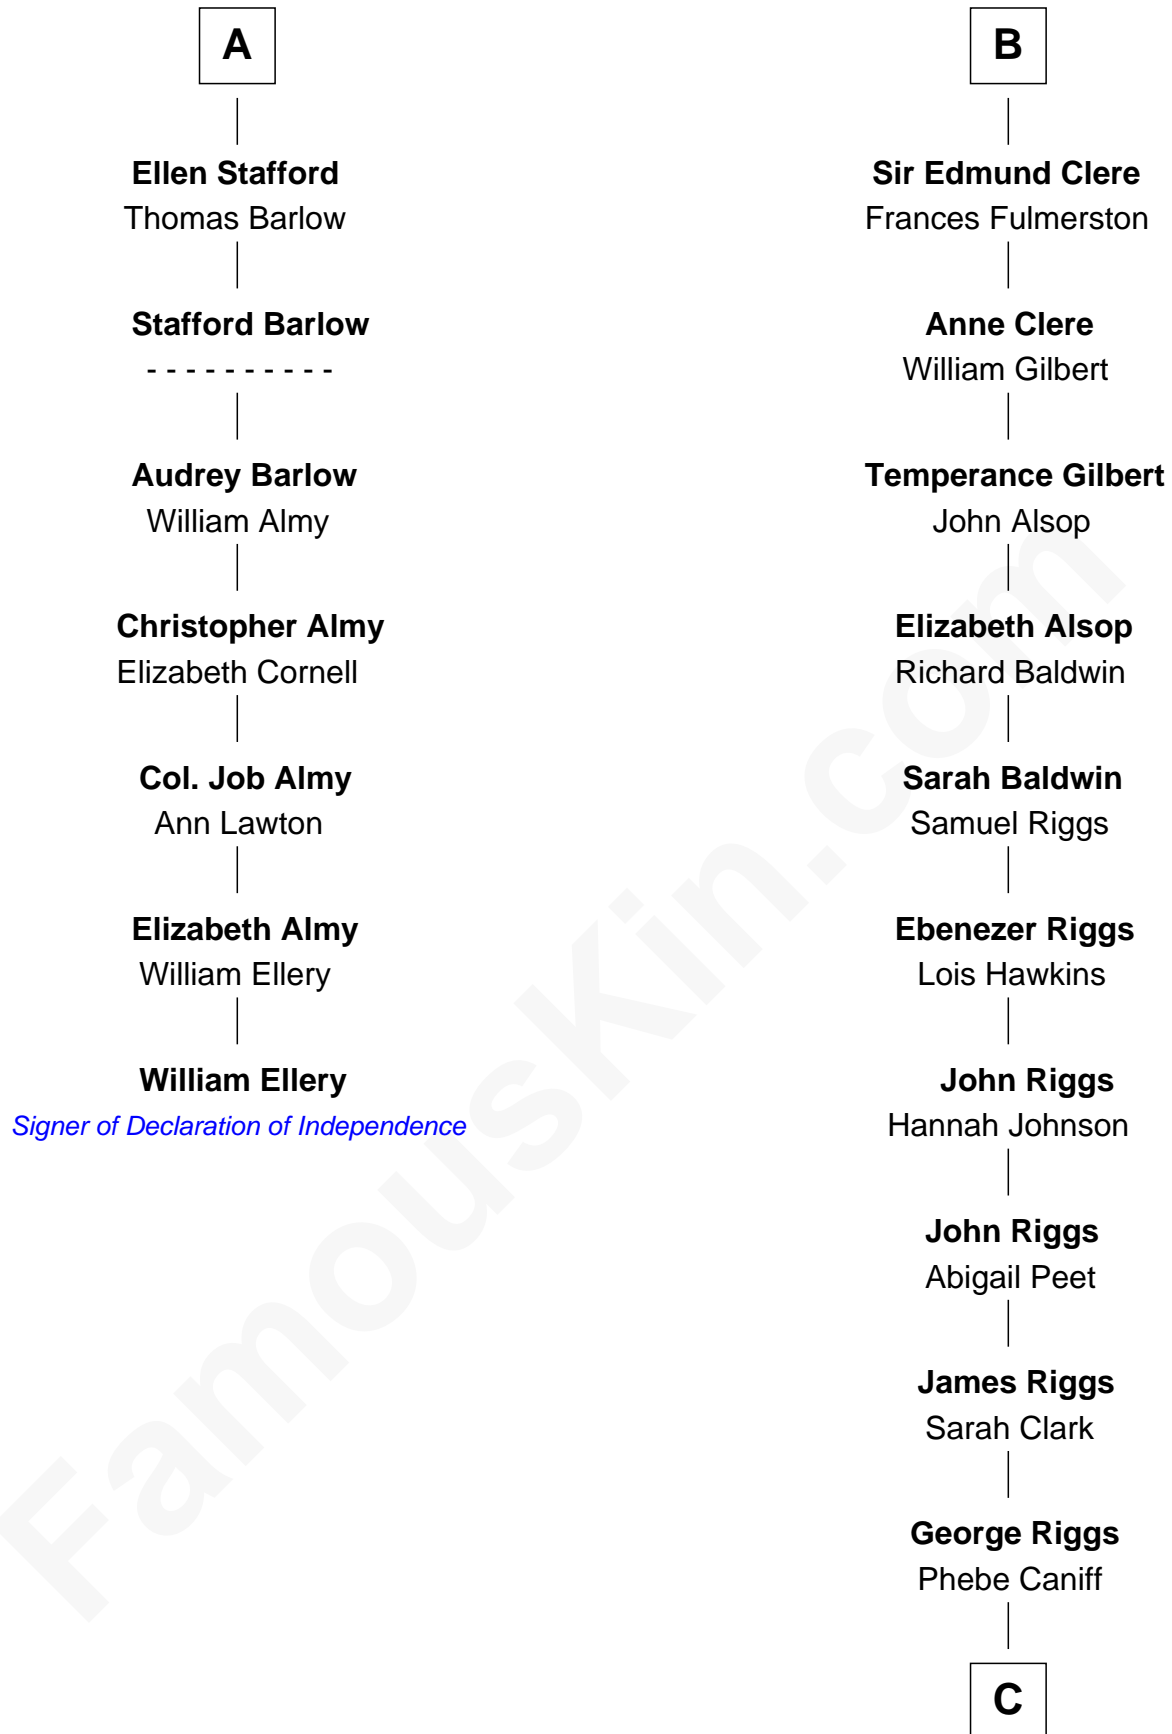

FamousKin.com

Relationship Chart of

William Ellery

Signer of the Declaration of Independence

13th cousin 7 times removed of

Mamie (Doud) Eisenhower

First Lady of President Dwight Eisenhower

C

Maria Riggs

Eli Doud

Royal Houghton Doud

Mary Cornelia Sheldon

John Sheldon Doud

Elivera Mathilda Carlson

Mamie (Doud) Eisenhower

First Lady of Dwight Eisenhower