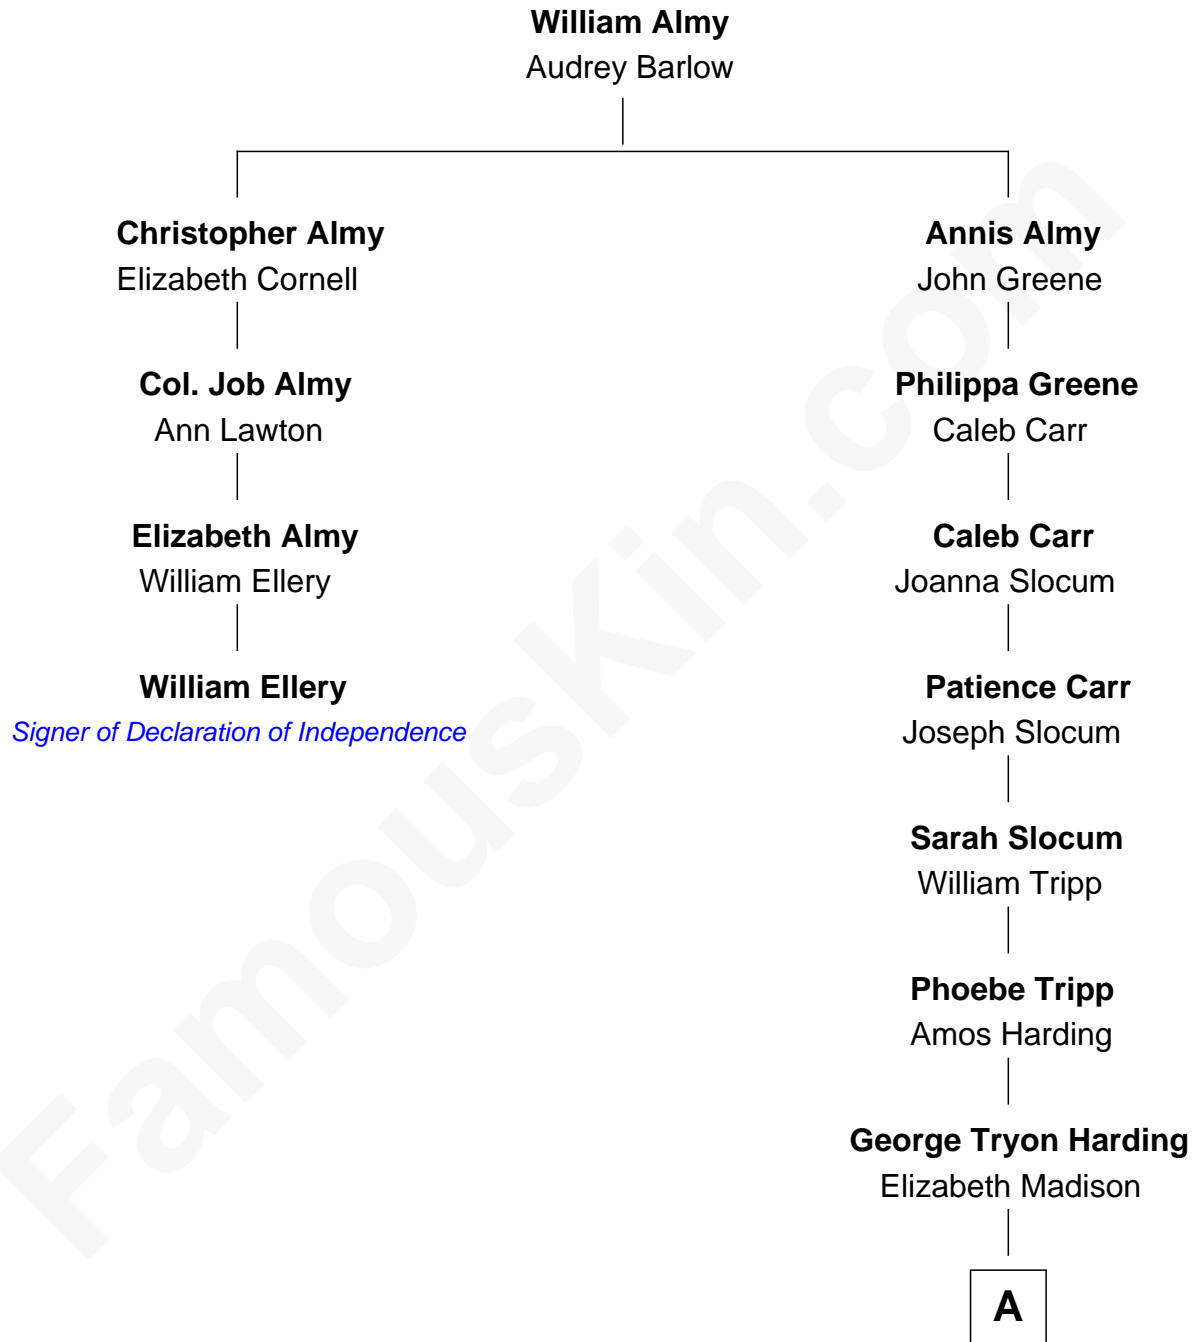

FamousKin.com

Relationship Chart of

William Ellery

Signer of the Declaration of Independence

3rd cousin 6 times removed of

Warren G. Harding
29th U.S. President

A

Charles Alexander Harding

Mary Ann Crawford

Dr. George Tryon Harding

Phoebe Elizabeth Dickerson

Warren G. Harding

29th U.S. President

FamousKin.com