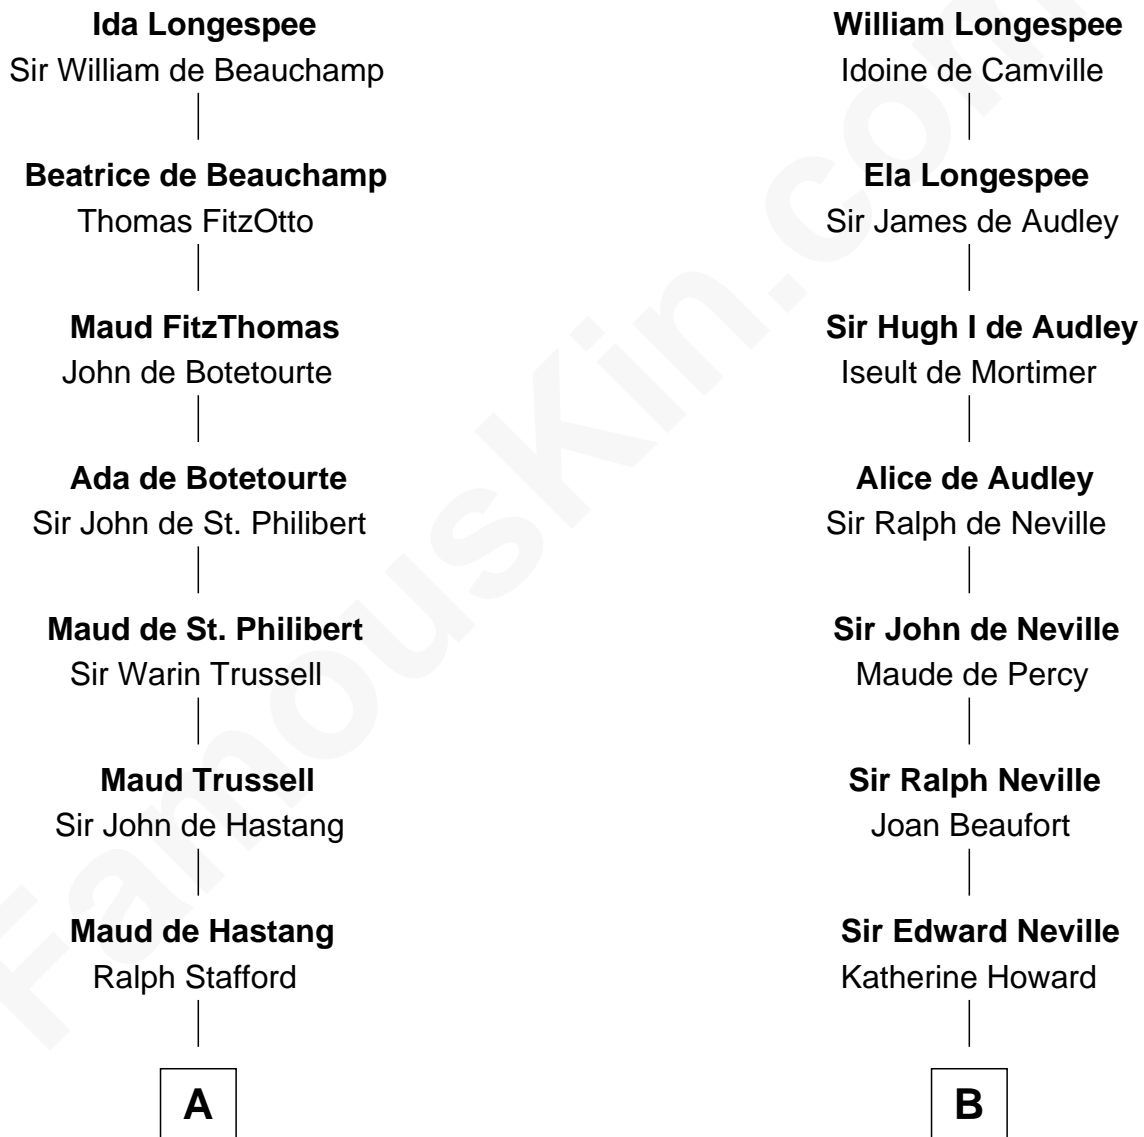

FamousKin.com

Relationship Chart of

William Ellery

Signer of the Declaration of Independence

18th cousin 3 times removed of

Edith (Bolling) Wilson

First Lady of President Woodrow Wilson

Sir William Longespee

Ela of Salisbury

C

Elizabeth Almy

William Ellery

William Ellery

Signer of Declaration of Independence

D

Mary Jefferson