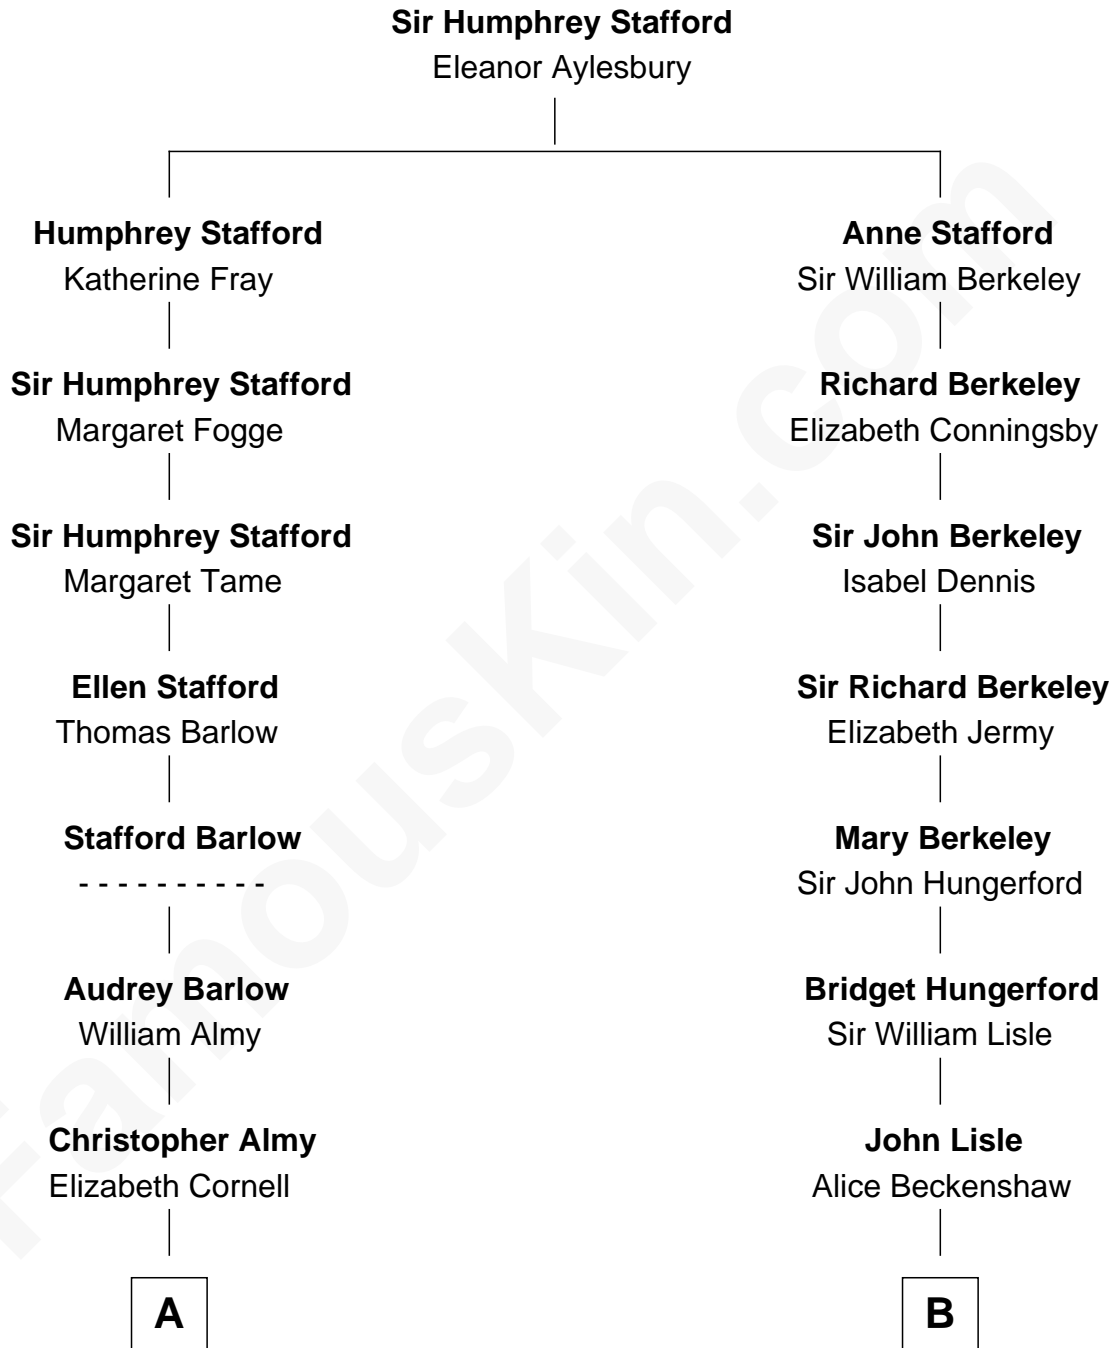

FamousKin.com

Relationship Chart of

William Ellery

Signer of the Declaration of Independence

9th cousin 2 times removed of

Samuel Prescott

Completed Paul Revere's Midnight Ride

A

Col. Job Almy
Ann Lawton

Elizabeth Almy
William Ellery

William Ellery
Signer of Declaration of Independence

B

Alice Lisle
John Hoar

Elizabeth Hoar
Jonathan Prescott

Dr. Jonathan Prescott
Rebecca Bulkeley

Dr. Abel Prescott
Abigail Brigham

Samuel Prescott
Completed Paul Revere's Ride