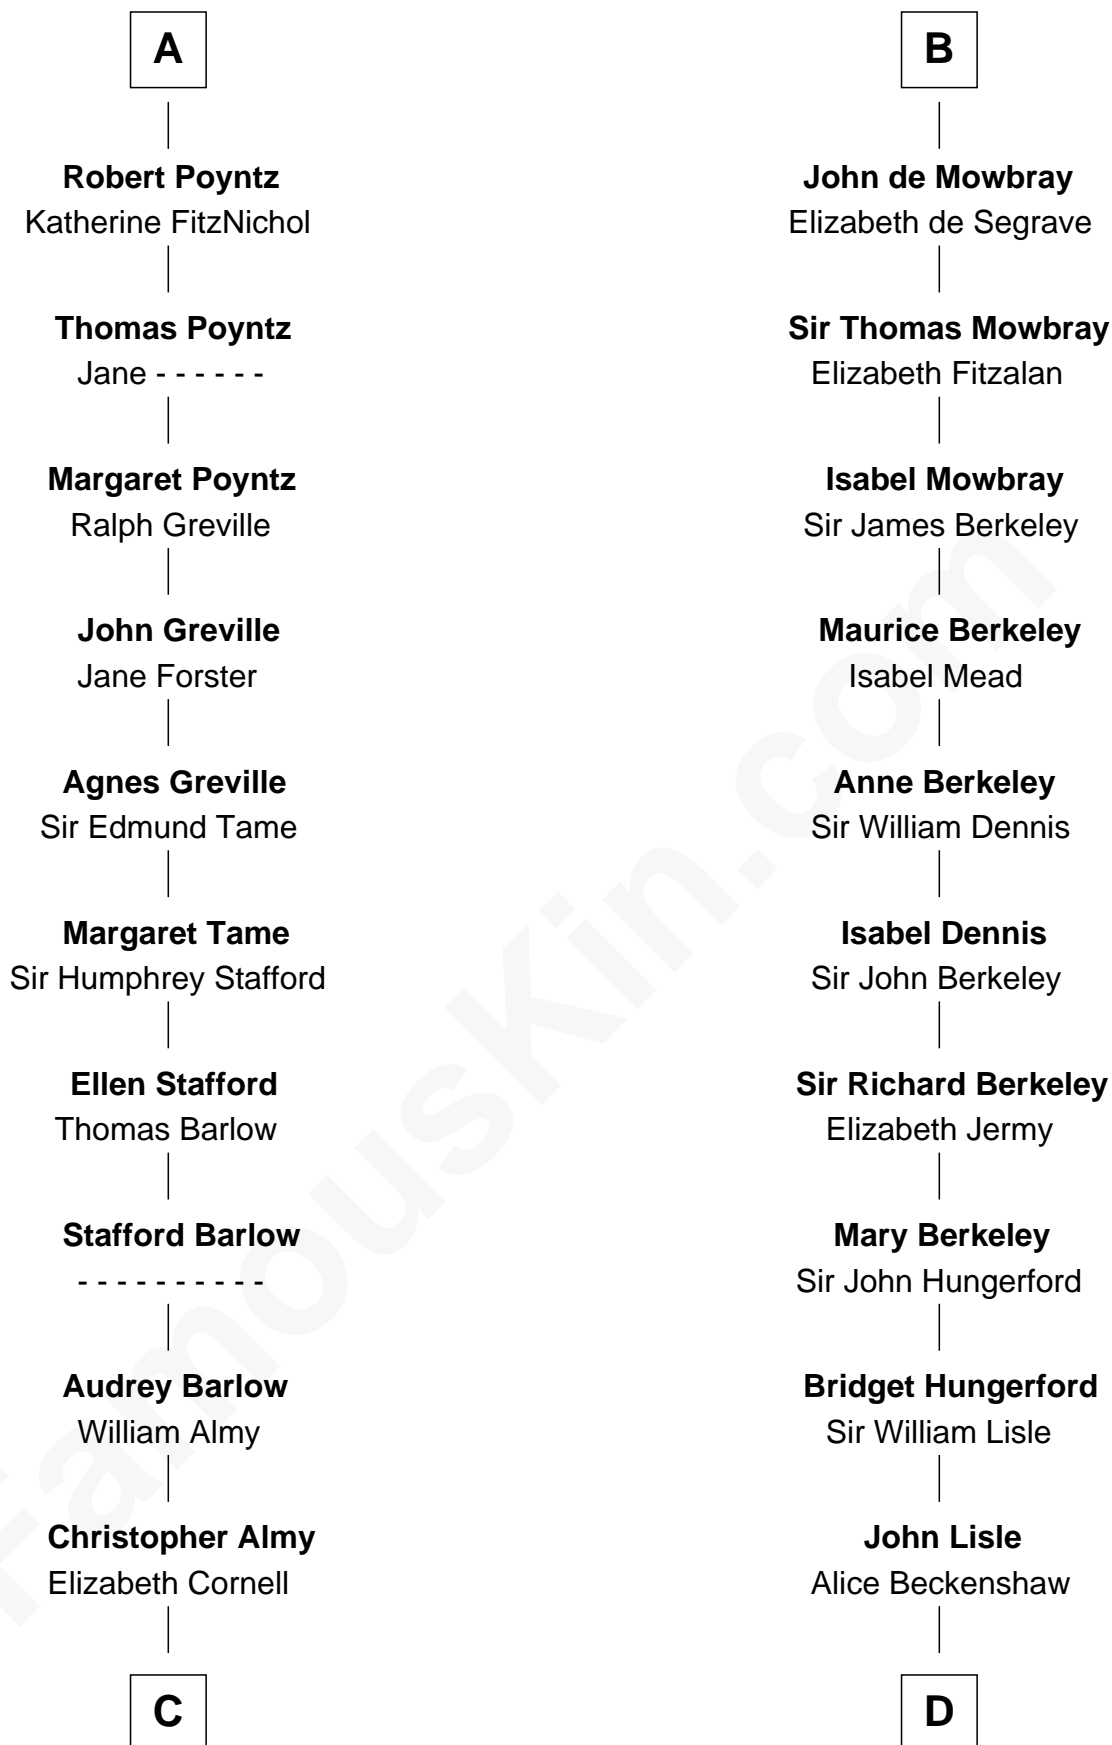

## Relationship Chart of

### William Ellery

*Signer of the Declaration of Independence*

**19th cousin 2 times removed of**

### Samuel Prescott

*Completed Paul Revere's Midnight Ride*

**C**

**Col. Job Almy**  
Ann Lawton

**Elizabeth Almy**  
William Ellery

**William Ellery**  
*Signer of Declaration of Independence*

**D**

**Alice Lisle**  
John Hoar

**Elizabeth Hoar**  
Jonathan Prescott

**Dr. Jonathan Prescott**  
Rebecca Bulkeley

**Dr. Abel Prescott**  
Abigail Brigham

**Samuel Prescott**  
*Completed Paul Revere's Ride*