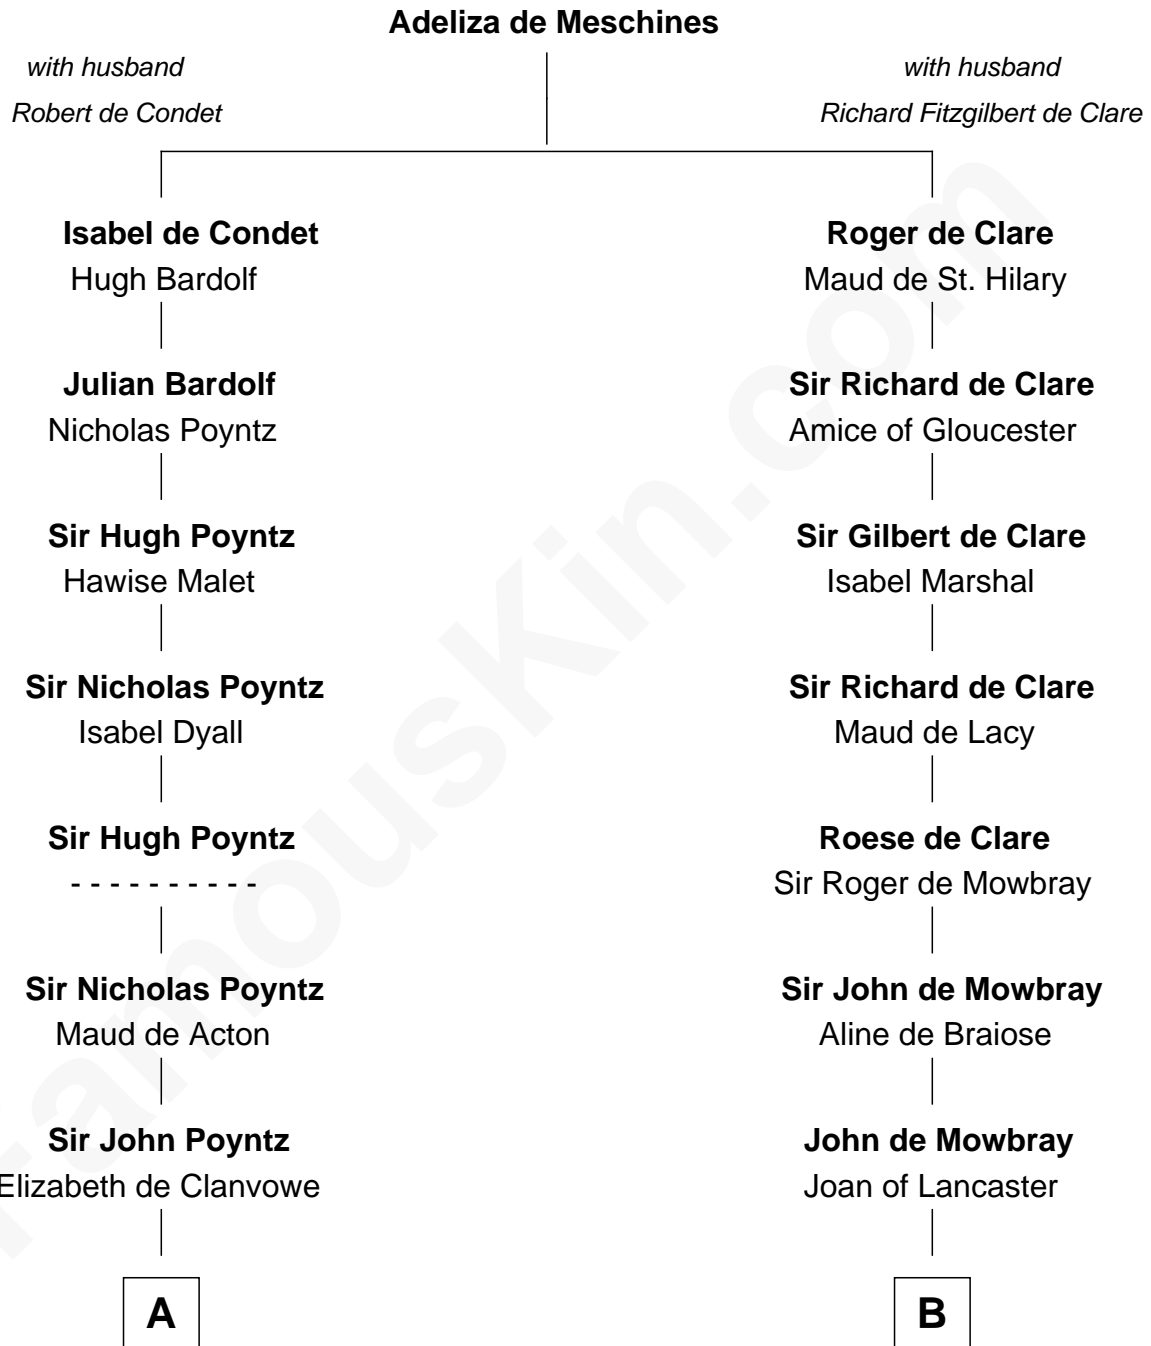

FamousKin.com

Relationship Chart of

William Ellery

Signer of the Declaration of Independence

19th cousin 2 times removed of

Samuel Prescott

Completed Paul Revere's Midnight Ride