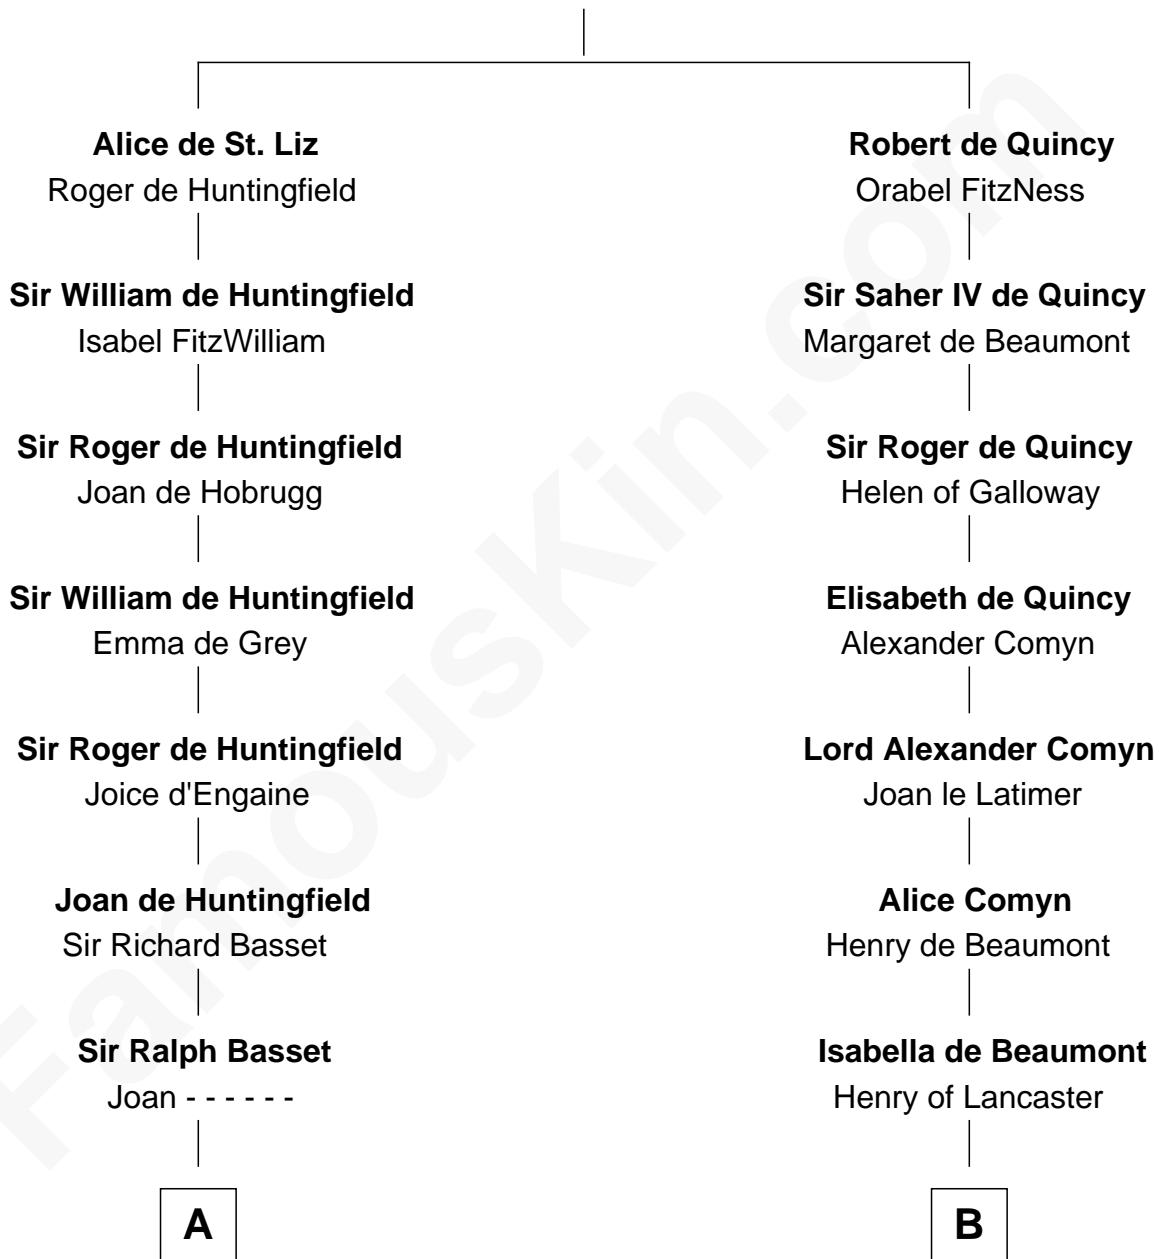

FamousKin.com

Relationship Chart of

William Ellery

Signer of the Declaration of Independence

13th cousin 7 times removed of

Charles V

Holy Roman Emperor

Saher I de Quincy

Maud de St. Liz

C

—
Christopher Almy

Elizabeth Cornell

—
Col. Job Almy

Ann Lawton

—
Elizabeth Almy

William Ellery