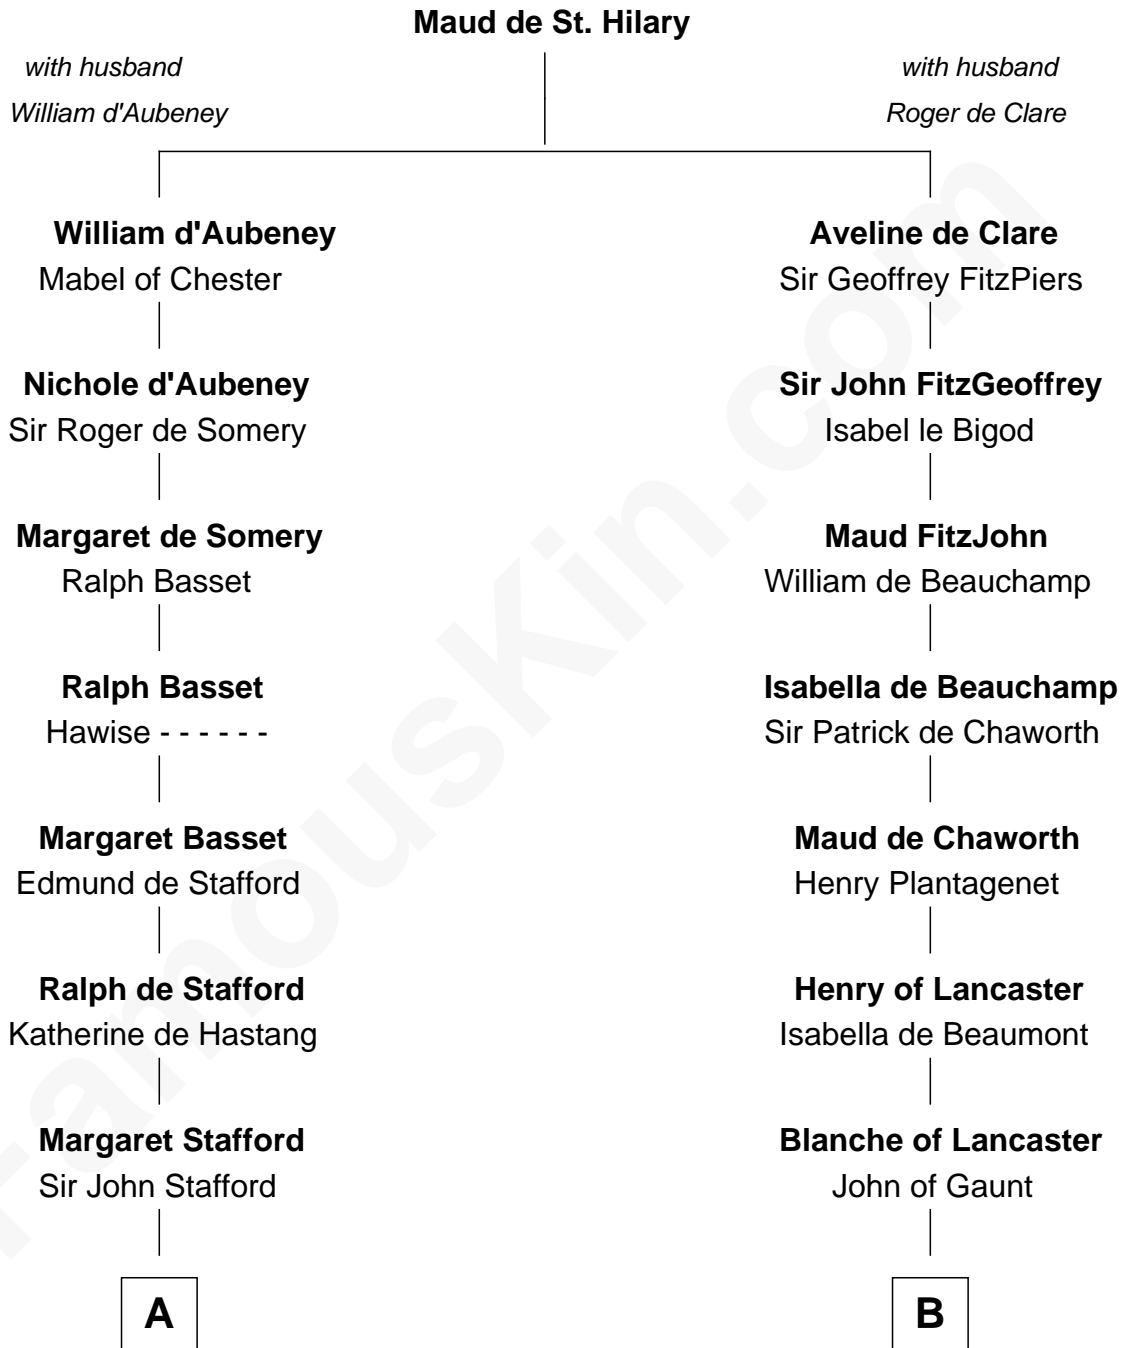

## Relationship Chart of

### William Ellery

*Signer of the Declaration of Independence*

12th cousin 7 times removed of

### Charles V

*Holy Roman Emperor*

**C**

Col. Job Almy

Ann Lawton

Elizabeth Almy

William Ellery

William Ellery