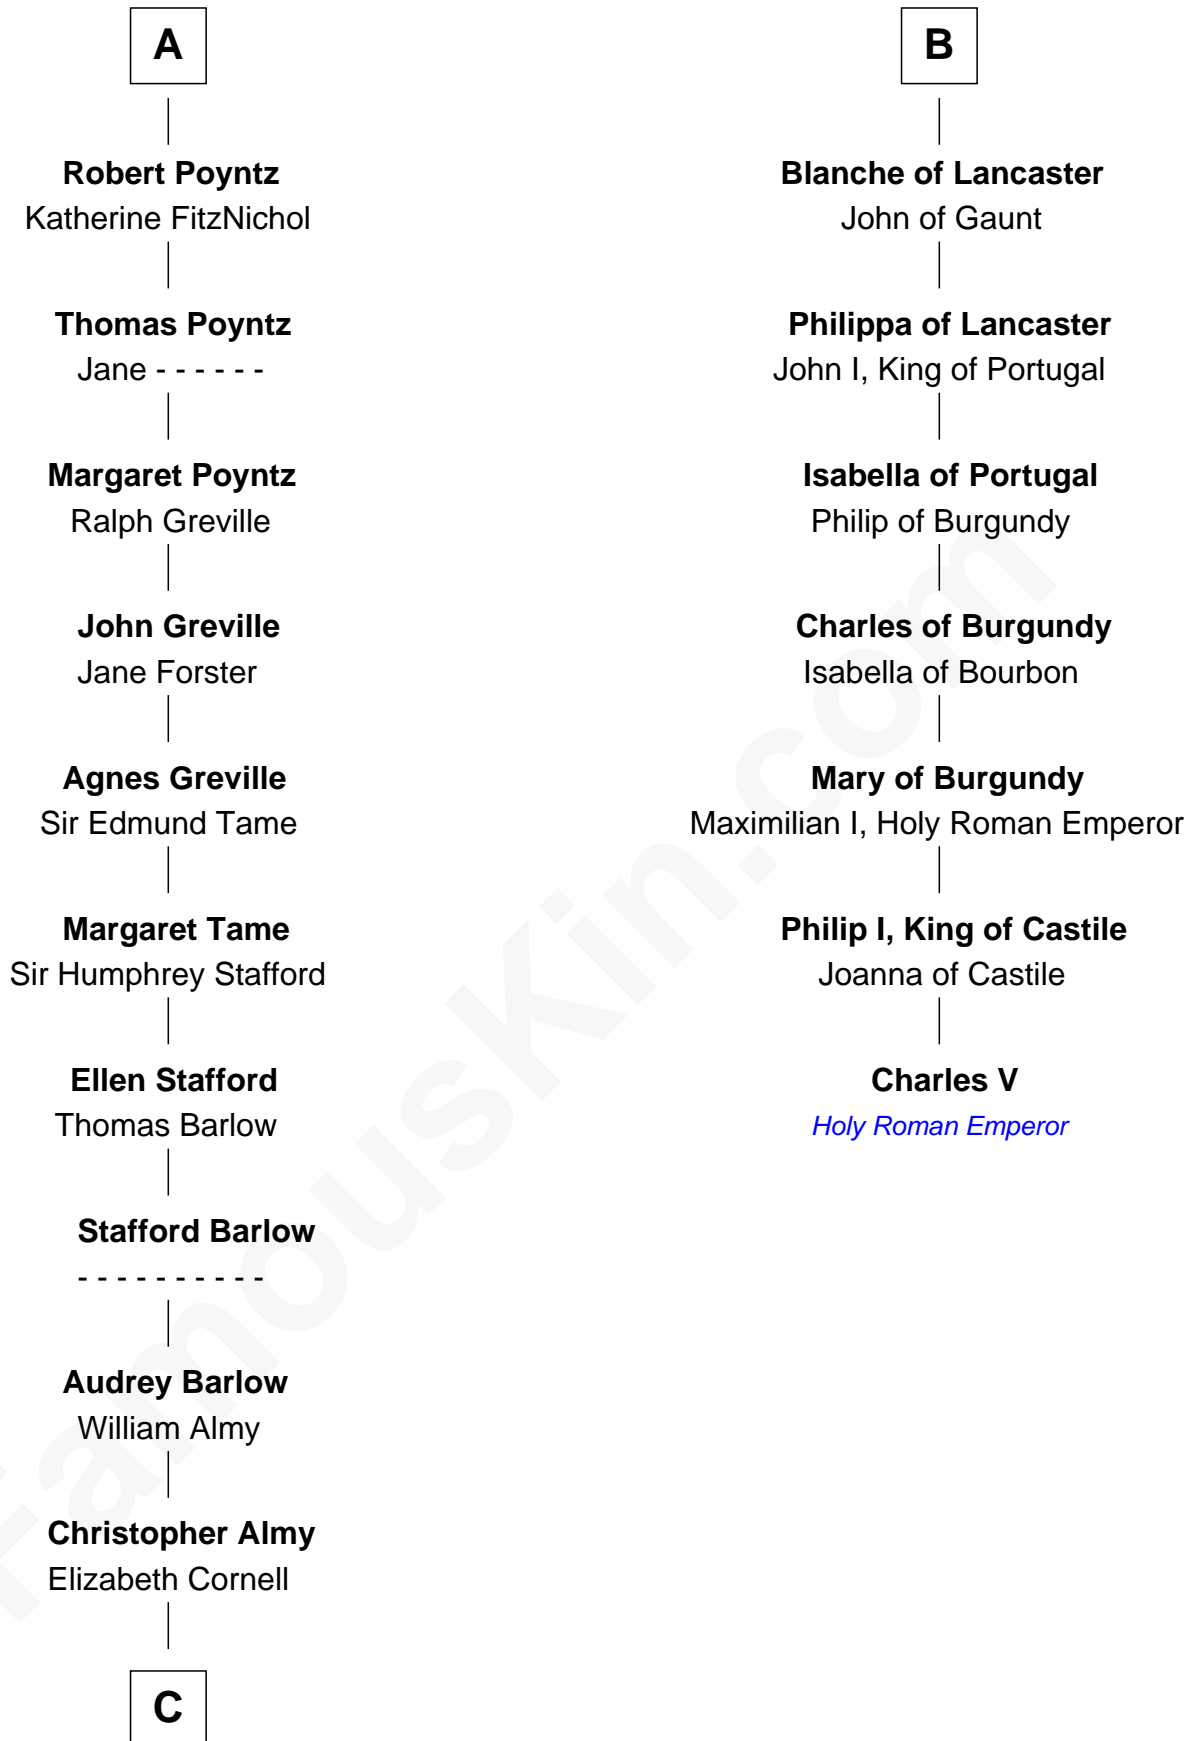

## Relationship Chart of

### William Ellery

*Signer of the Declaration of Independence*

13th cousin 6 times removed of

### Charles V

*Holy Roman Emperor*

**C**

Col. Job Almy

Ann Lawton

Elizabeth Almy

William Ellery

William Ellery