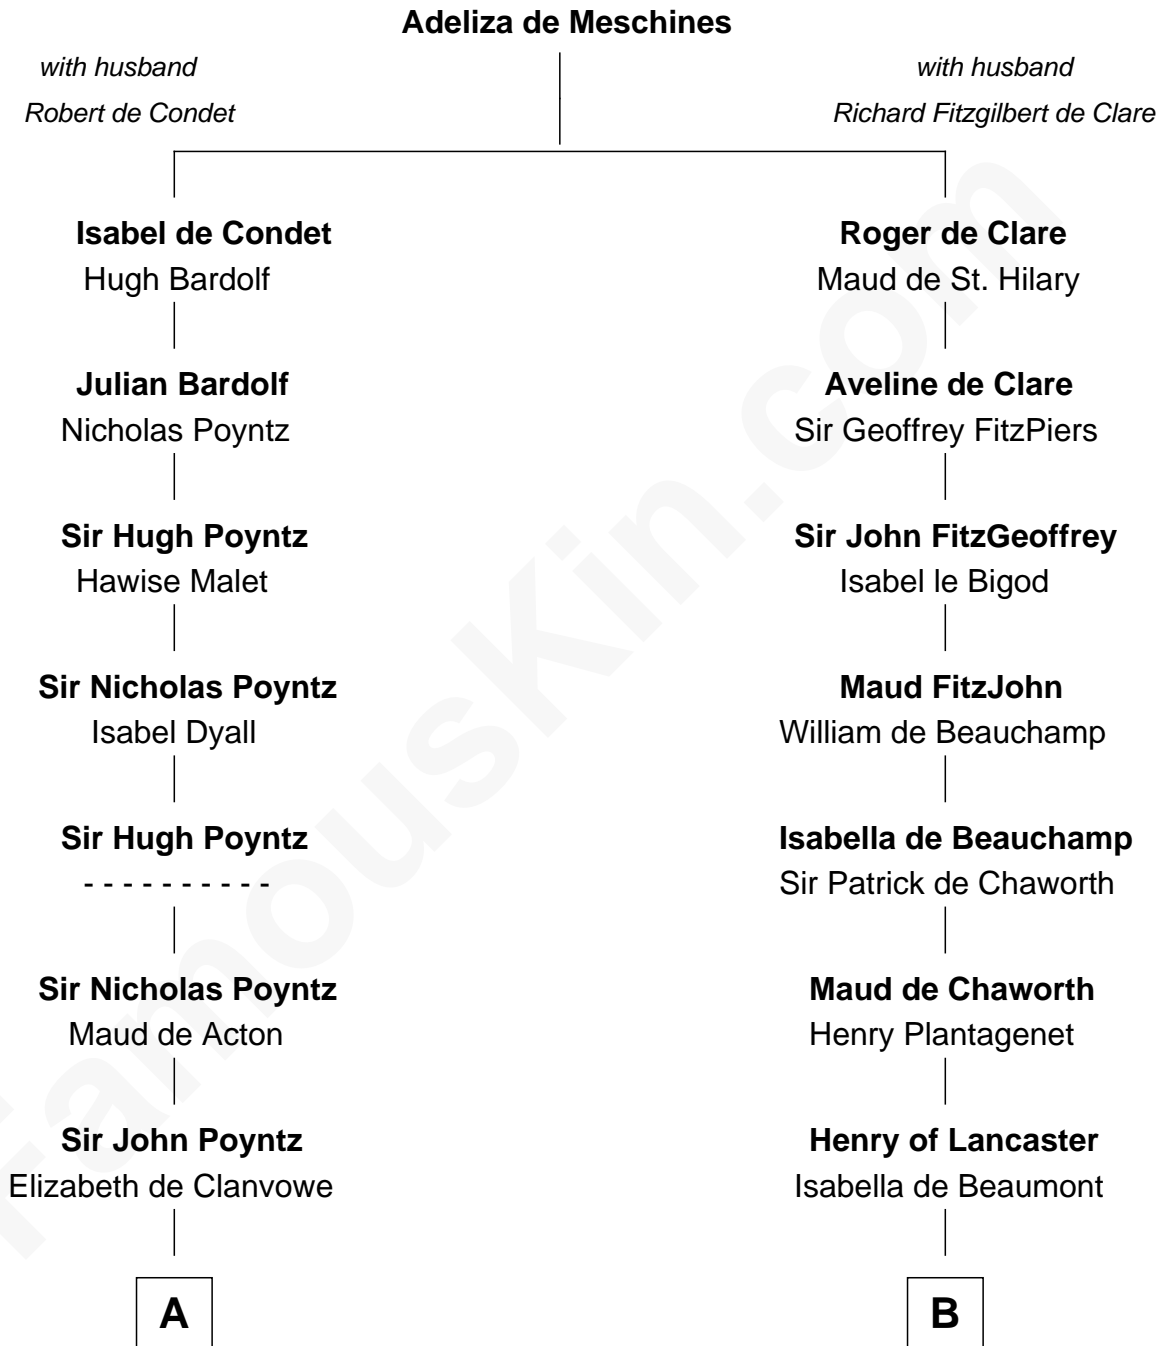

## Relationship Chart of

### William Ellery

*Signer of the Declaration of Independence*

13th cousin 6 times removed of

### Charles V

*Holy Roman Emperor*

**C**

Col. Job Almy

Ann Lawton

Elizabeth Almy

William Ellery

William Ellery