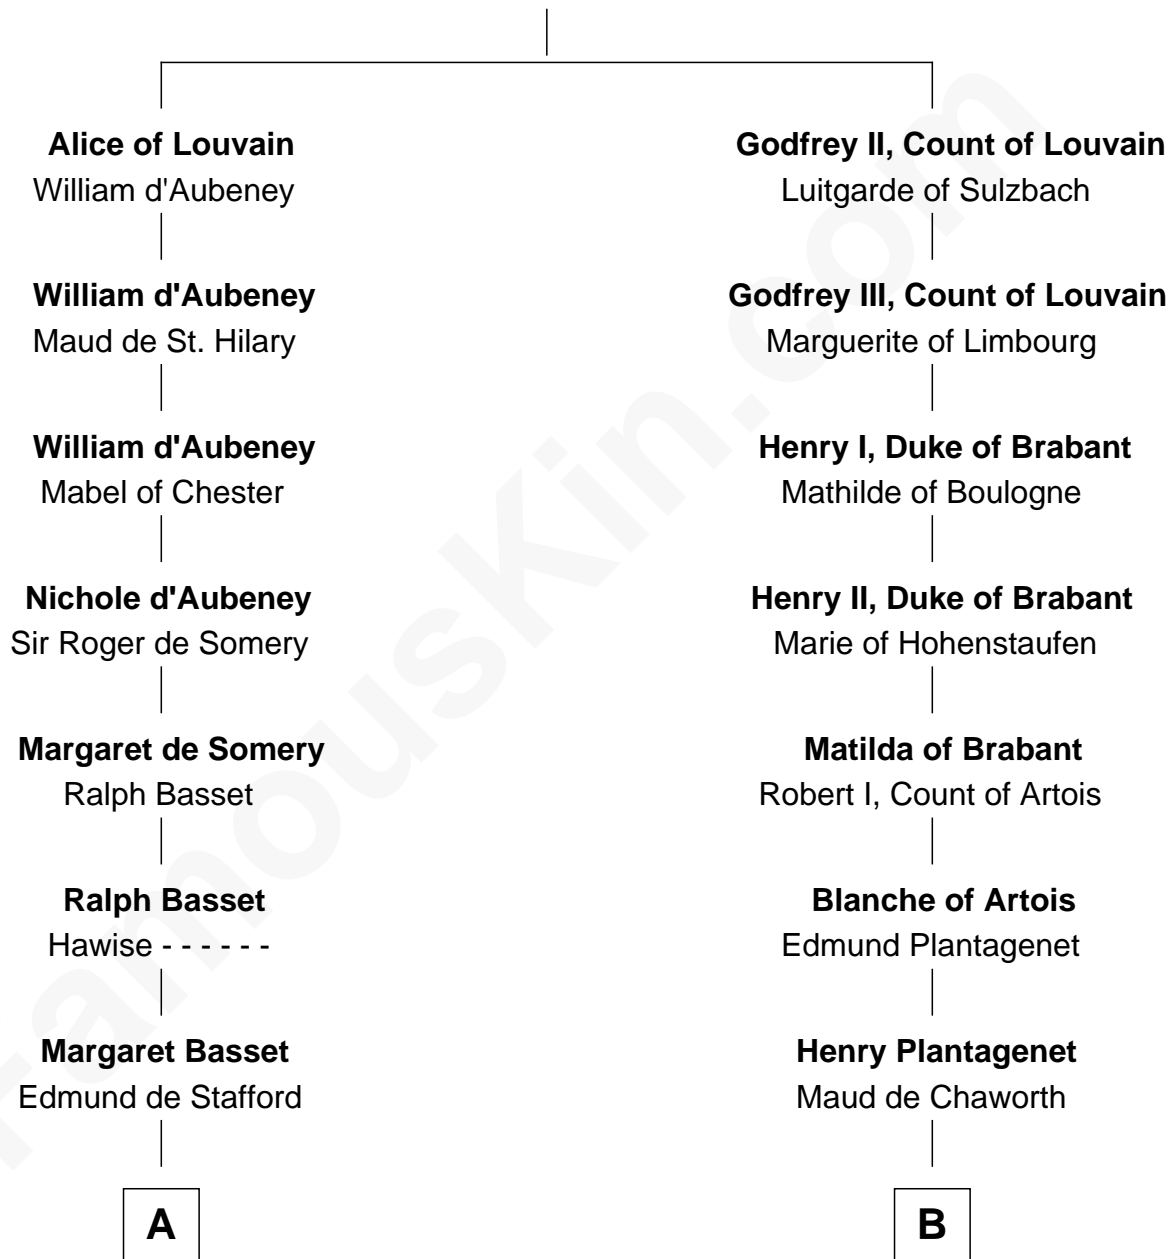

FamousKin.com

Relationship Chart of

William Ellery

Signer of the Declaration of Independence

14th cousin 7 times removed of

Charles V

Holy Roman Emperor

Gottfried I, Count of Louvain

Ide de Chiny

C

Audrey Barlow

William Almy

Christopher Almy

Elizabeth Cornell

Col. Job Almy

Ann Lawton

Elizabeth Almy

William Ellery

William Ellery

Signer of Declaration of Independence

FamousKin.com