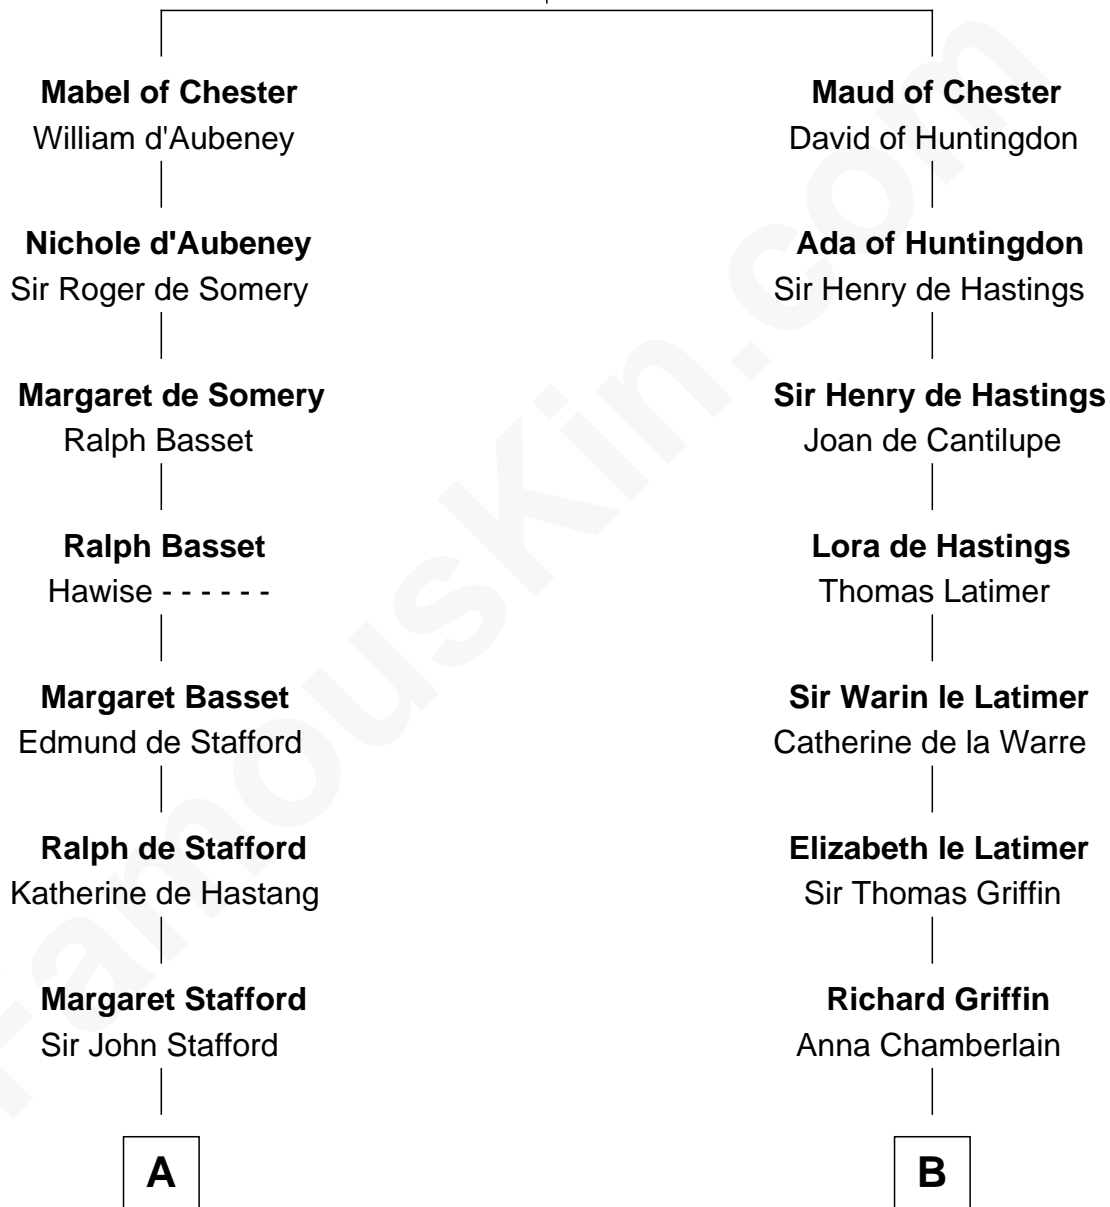

FamousKin.com

Relationship Chart of

William Ellery

Signer of the Declaration of Independence

19th cousin 2 times removed of

J.P. Morgan

American Banker and Art Collector

Hugh de Kevelioc
Bertrade de Montfort

C

Col. Job Almy

Ann Lawton

Elizabeth Almy

William Ellery

William Ellery

Signer of Declaration of Independence

D

Lynde Lord

Lois Sheldon

Lynde Lord

Mary Lyman

Mary Sheldon Lord

John Pierpont

Juliet Pierpont

Junius Spencer Morgan