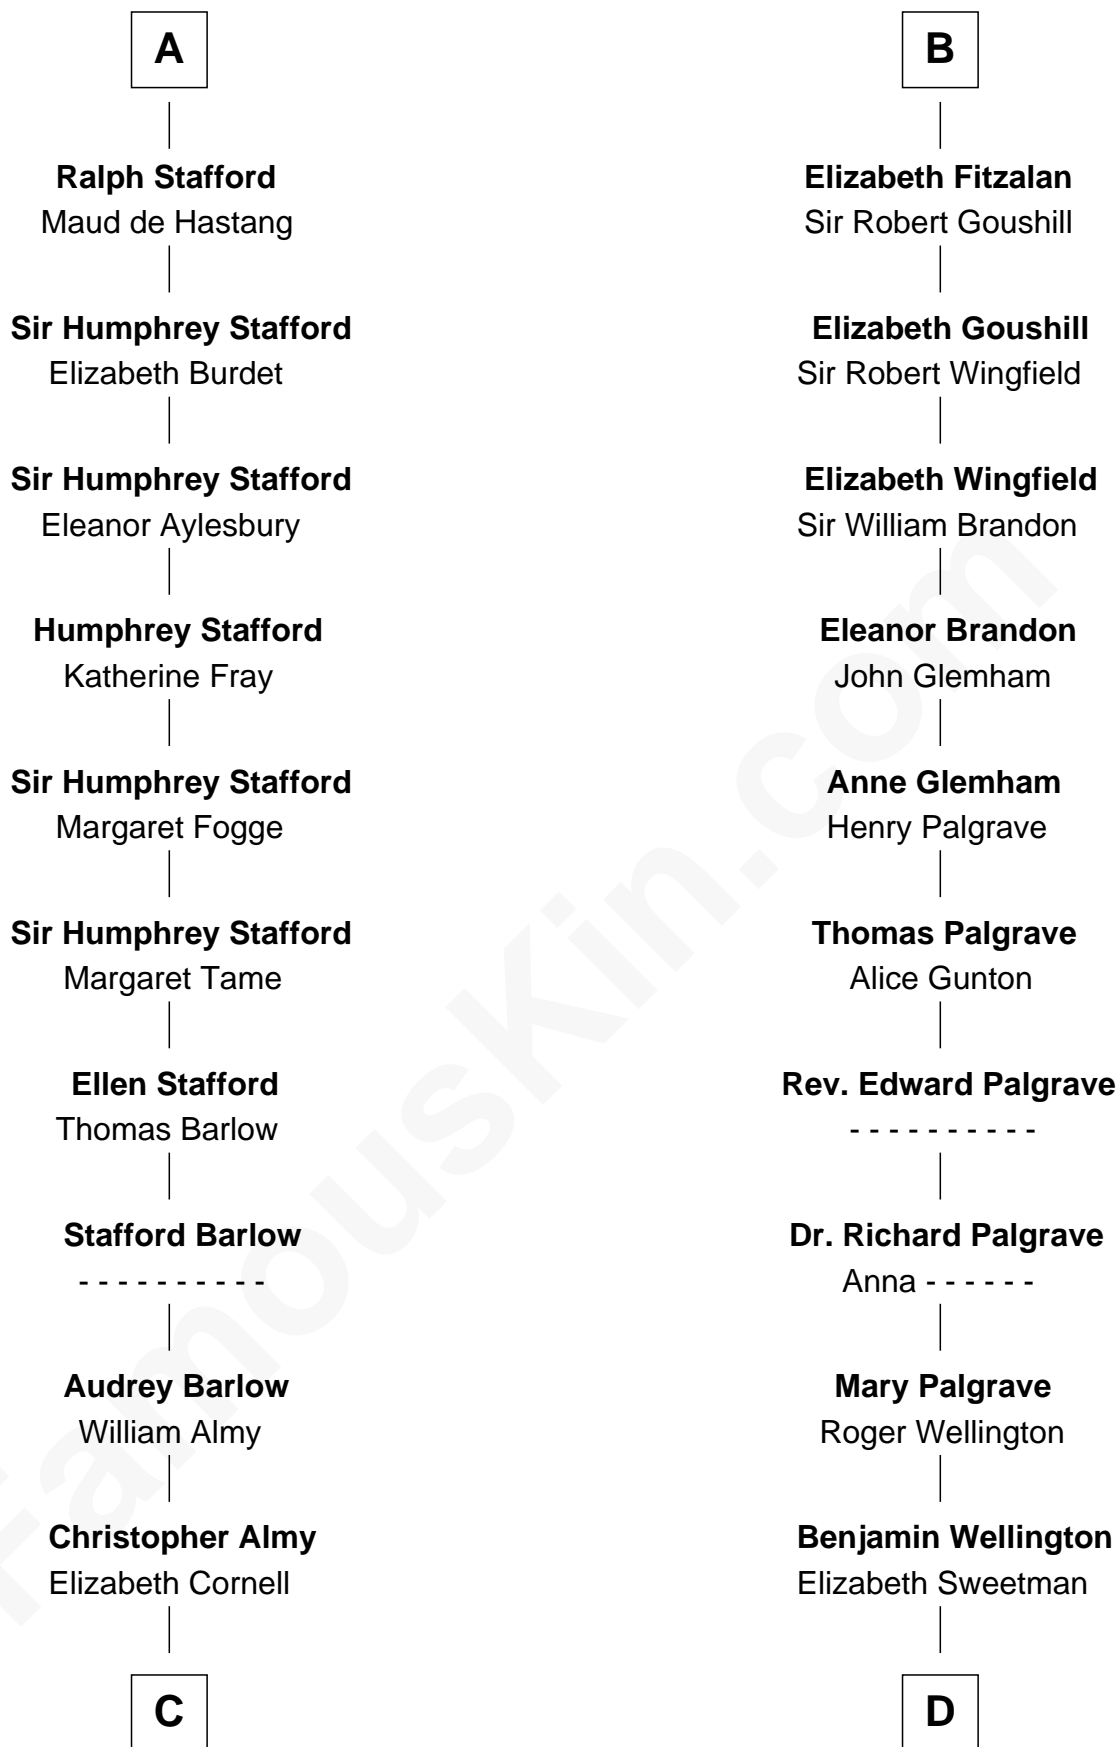

## Relationship Chart of

### William Ellery

*Signer of the Declaration of Independence*

18th cousin 1 time removed of

### Roger Sherman

*Signer of the Declaration of Independence*

**C**

**Col. Job Almy**

Ann Lawton

**Elizabeth Almy**

William Ellery

**William Ellery**