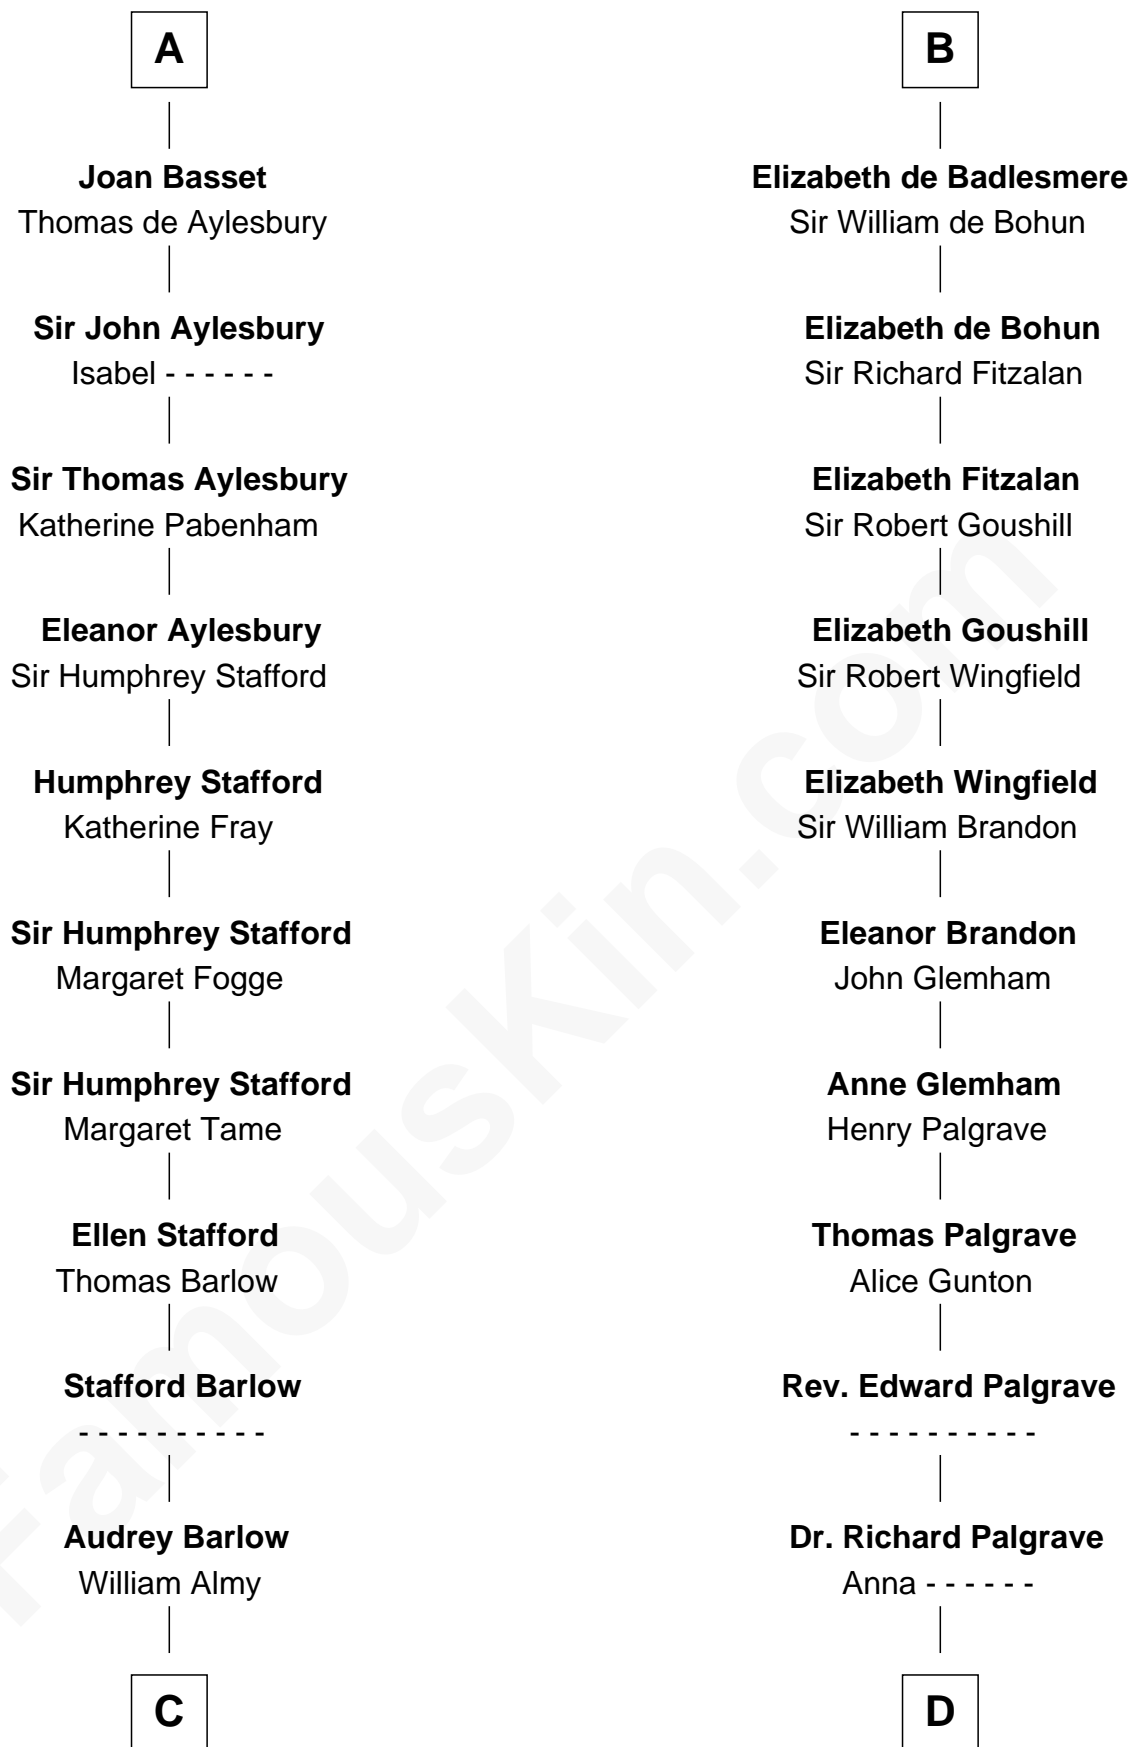

FamousKin.com Relationship Chart of

William Ellery

Signer of the Declaration of Independence

20th cousin of

Roger Sherman

Signer of the Declaration of Independence

Saheer I de Quincy

Maud de St. Liz

C

Christopher Almy

Elizabeth Cornell

Col. Job Almy

Ann Lawton

Elizabeth Almy

William Ellery

William Ellery

Signer of Declaration of Independence

D

Mary Palgrave

Roger Wellington

Benjamin Wellington

Elizabeth Sweetman

Mehetable Wellington

William Sherman