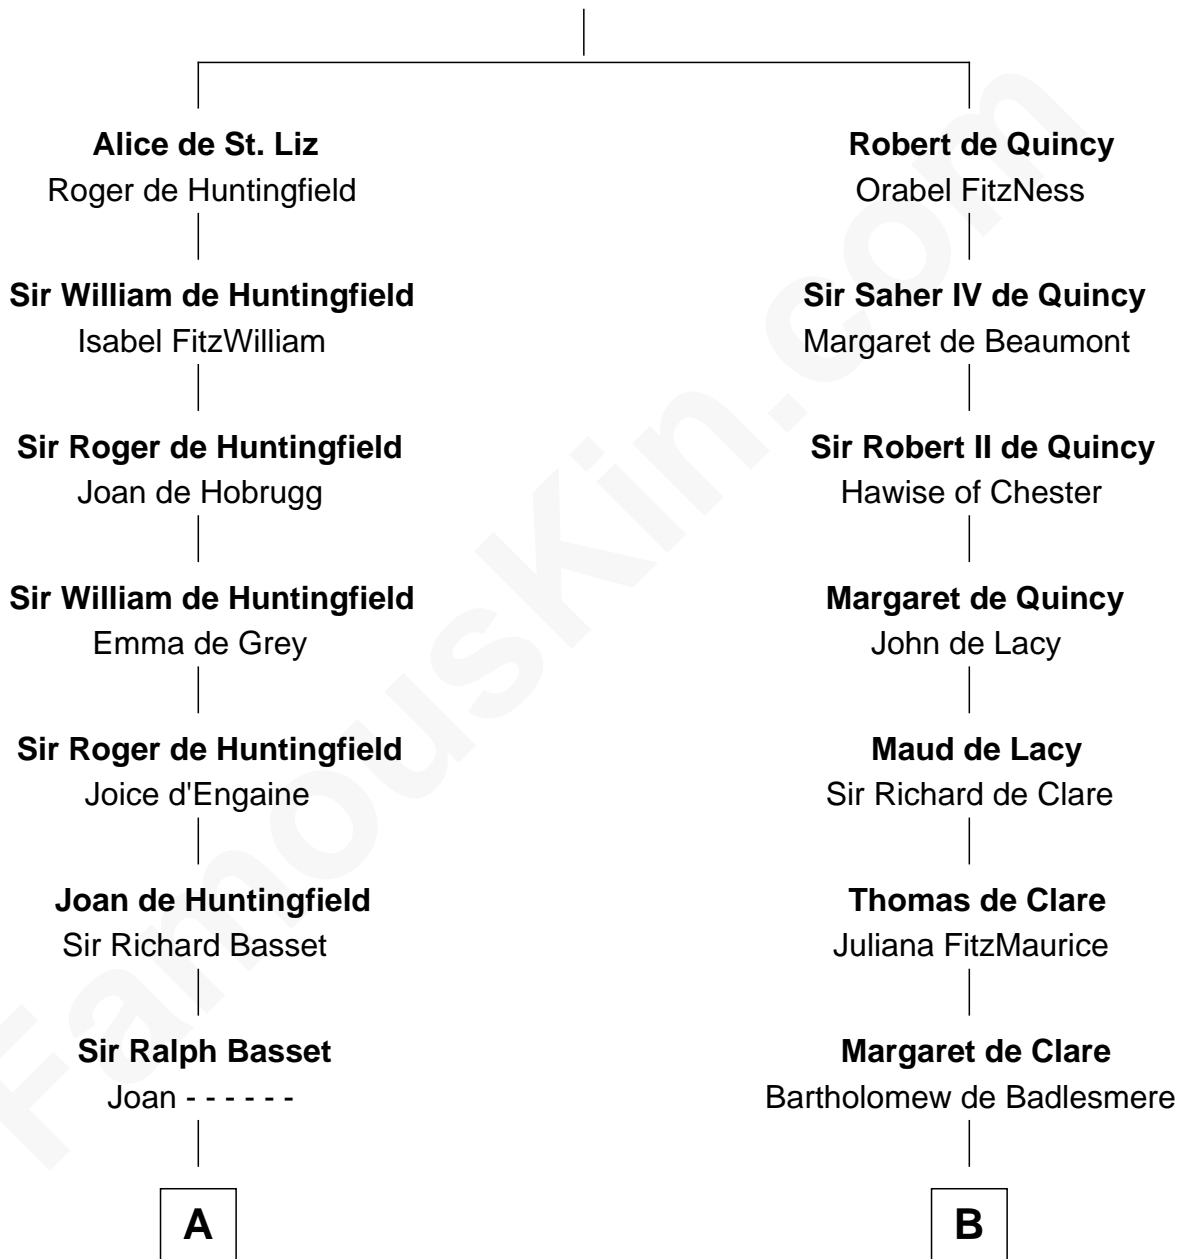

FamousKin.com Relationship Chart of

William Ellery

Signer of the Declaration of Independence

20th cousin of

Roger Sherman

Signer of the Declaration of Independence

Saheer I de Quincy

Maud de St. Liz

C

Christopher Almy

Elizabeth Cornell

Col. Job Almy

Ann Lawton

Elizabeth Almy

William Ellery

William Ellery