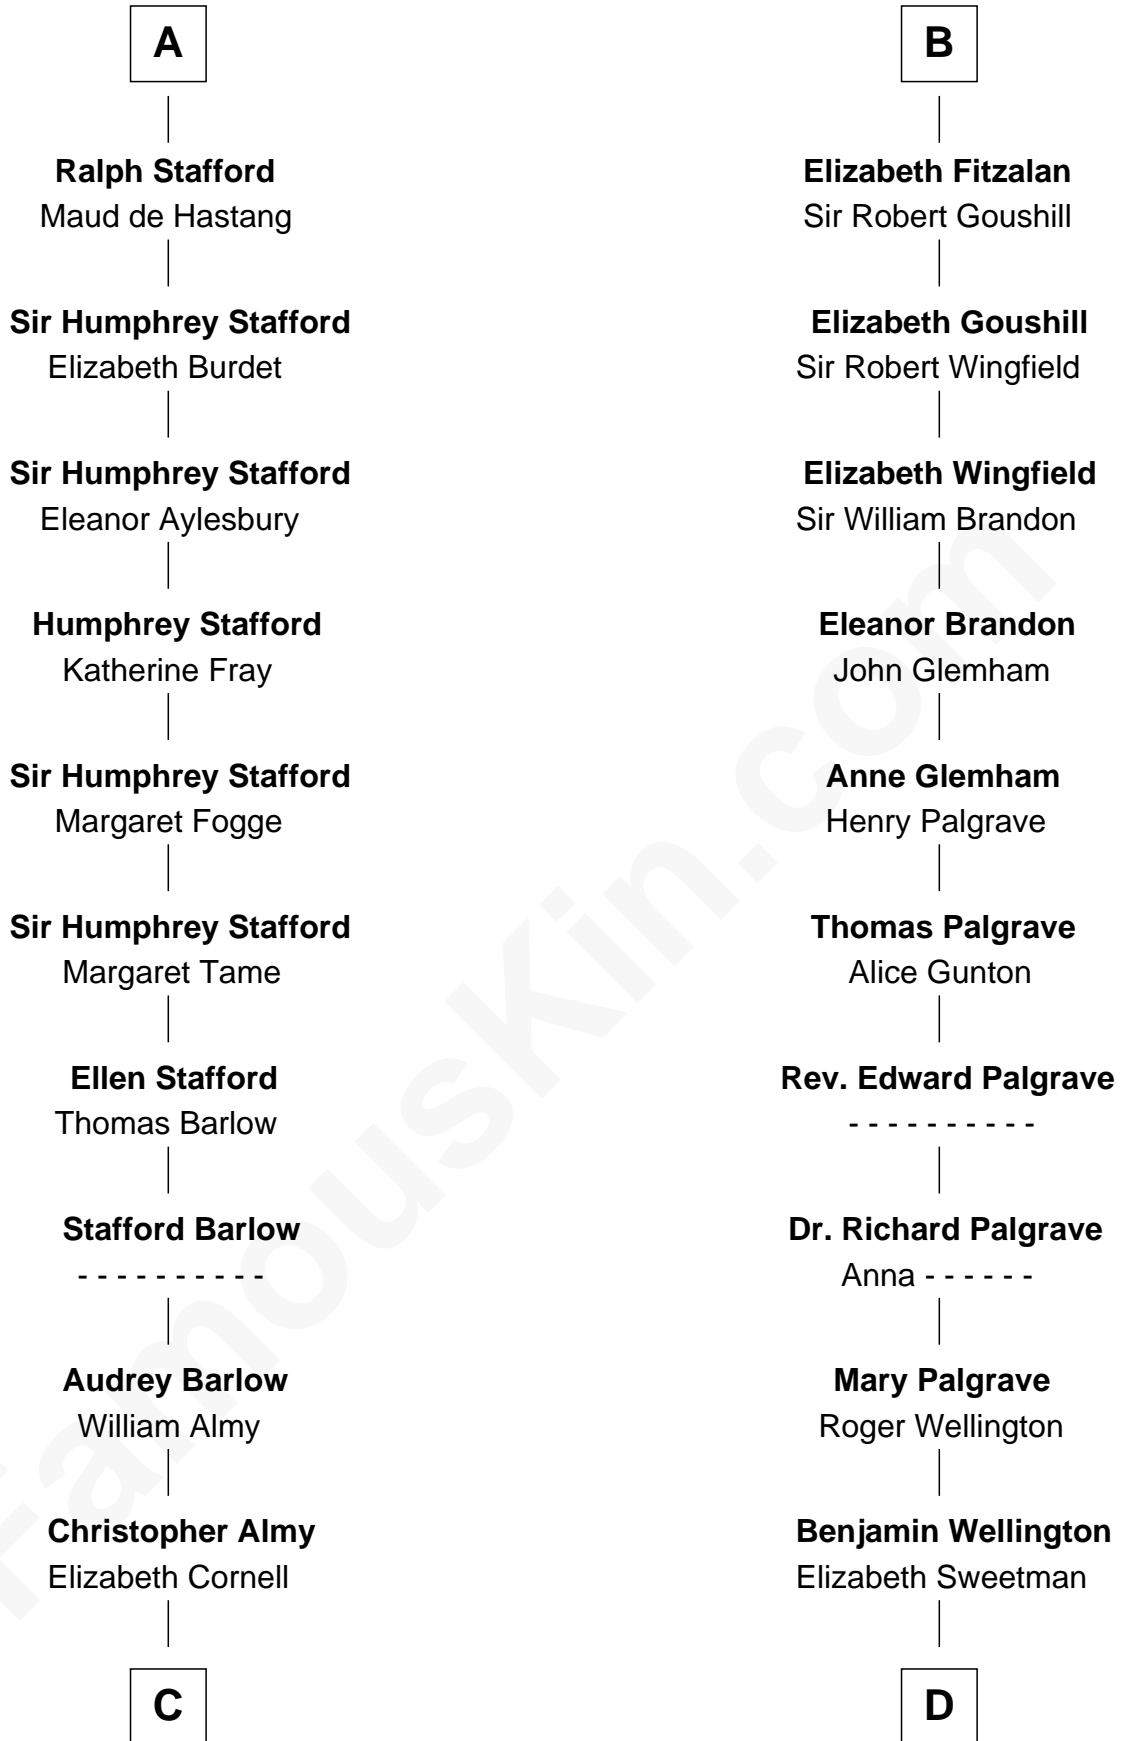

FamousKin.com

Relationship Chart of

William Ellery

Signer of the Declaration of Independence

18th cousin 1 time removed of

Roger Sherman

Signer of the Declaration of Independence

C

Col. Job Almy
Ann Lawton

Elizabeth Almy
William Ellery

William Ellery
Signer of Declaration of Independence

D

Mehetable Wellington
William Sherman

Roger Sherman
Signer of Declaration of Independence

FamousKin.com