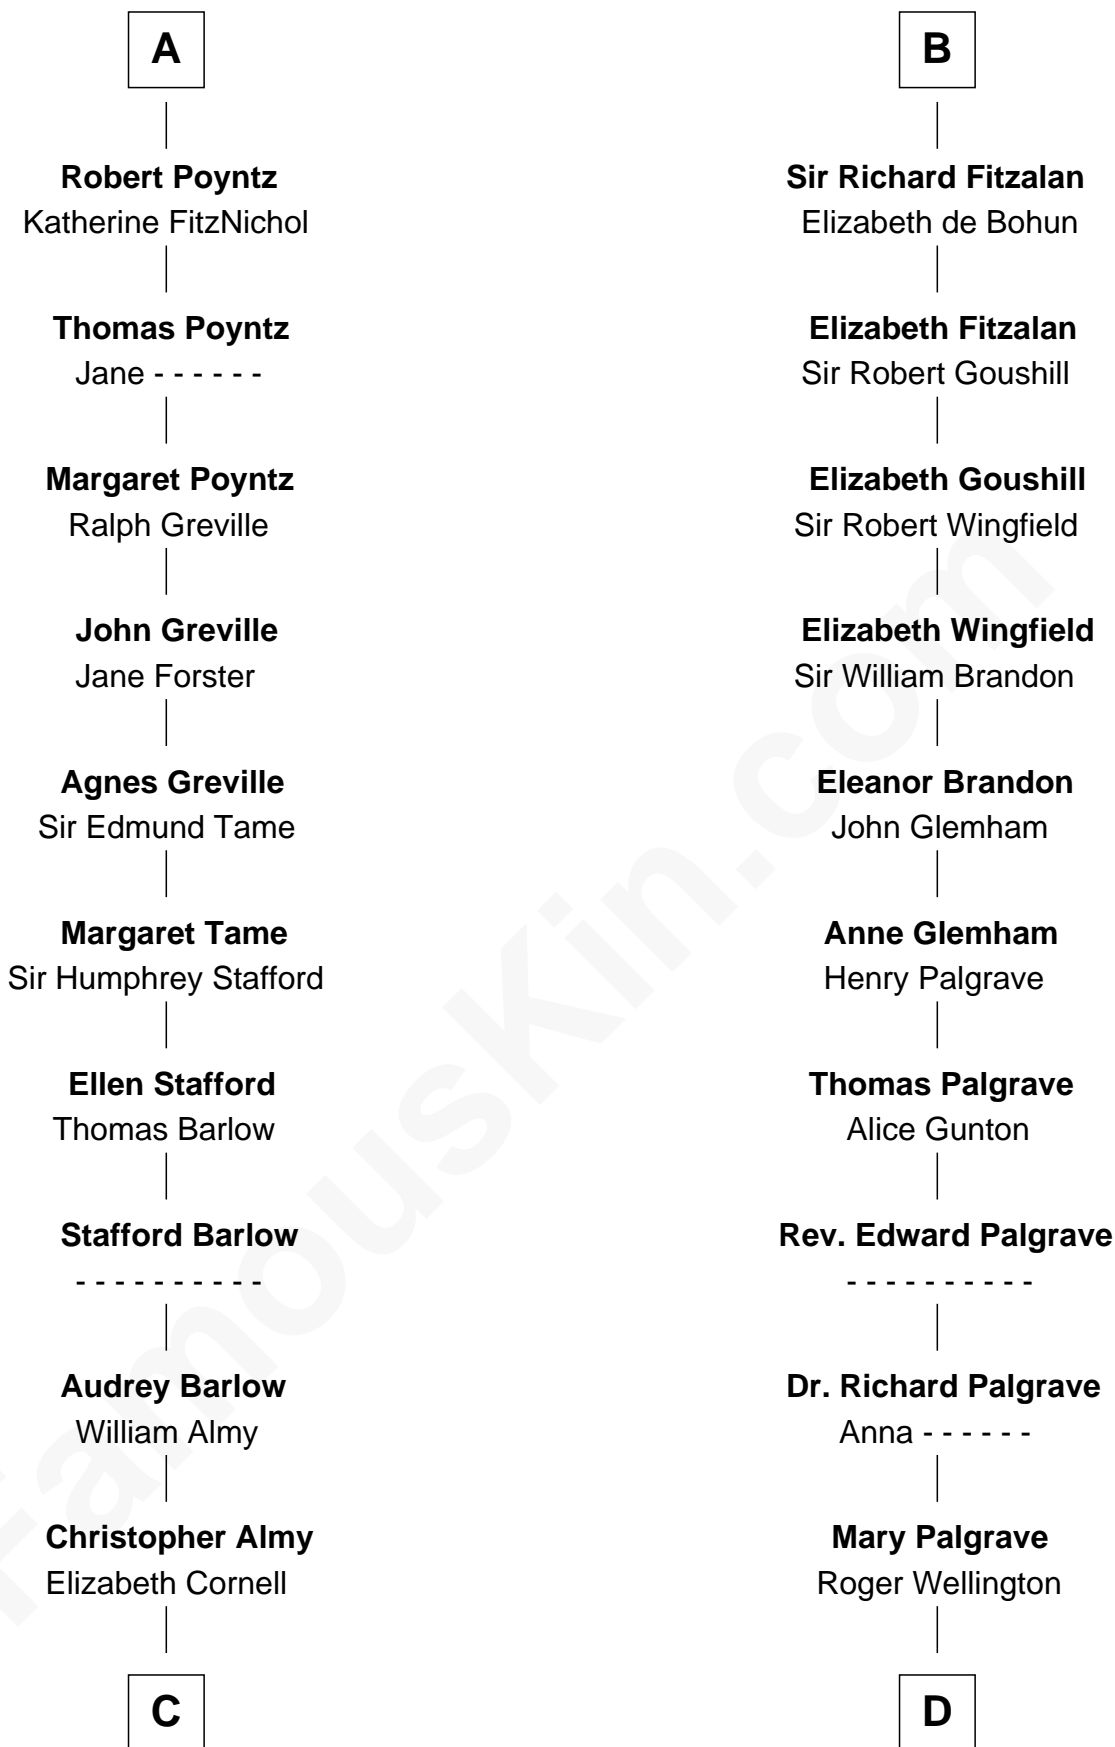

FamousKin.com Relationship Chart of

William Ellery

Signer of the Declaration of Independence

19th cousin of

Roger Sherman

Signer of the Declaration of Independence

C

Col. Job Almy
Ann Lawton

Elizabeth Almy
William Ellery

William Ellery

Signer of Declaration of Independence

D

Benjamin Wellington
Elizabeth Sweetman

Mehetable Wellington
William Sherman

Roger Sherman

Signer of Declaration of Independence