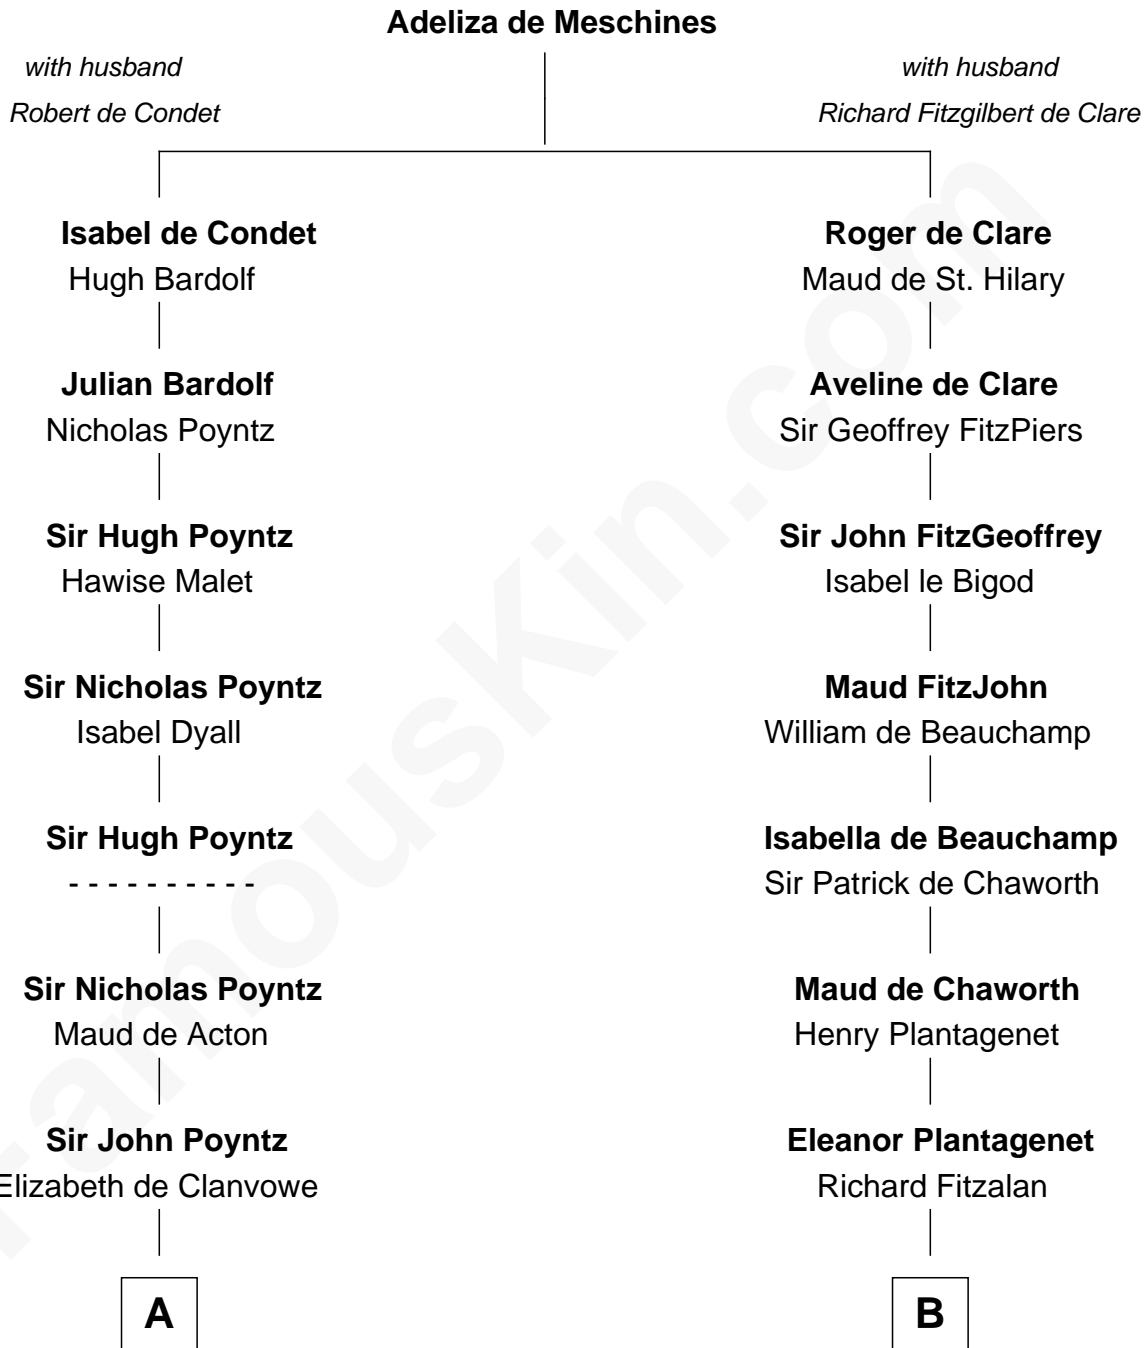

FamousKin.com Relationship Chart of

William Ellery

Signer of the Declaration of Independence

19th cousin of

Roger Sherman

Signer of the Declaration of Independence

C

Col. Job Almy
Ann Lawton

Elizabeth Almy
William Ellery

William Ellery

Signer of Declaration of Independence

D

Benjamin Wellington
Elizabeth Sweetman

Mehetable Wellington
William Sherman

Roger Sherman

Signer of Declaration of Independence