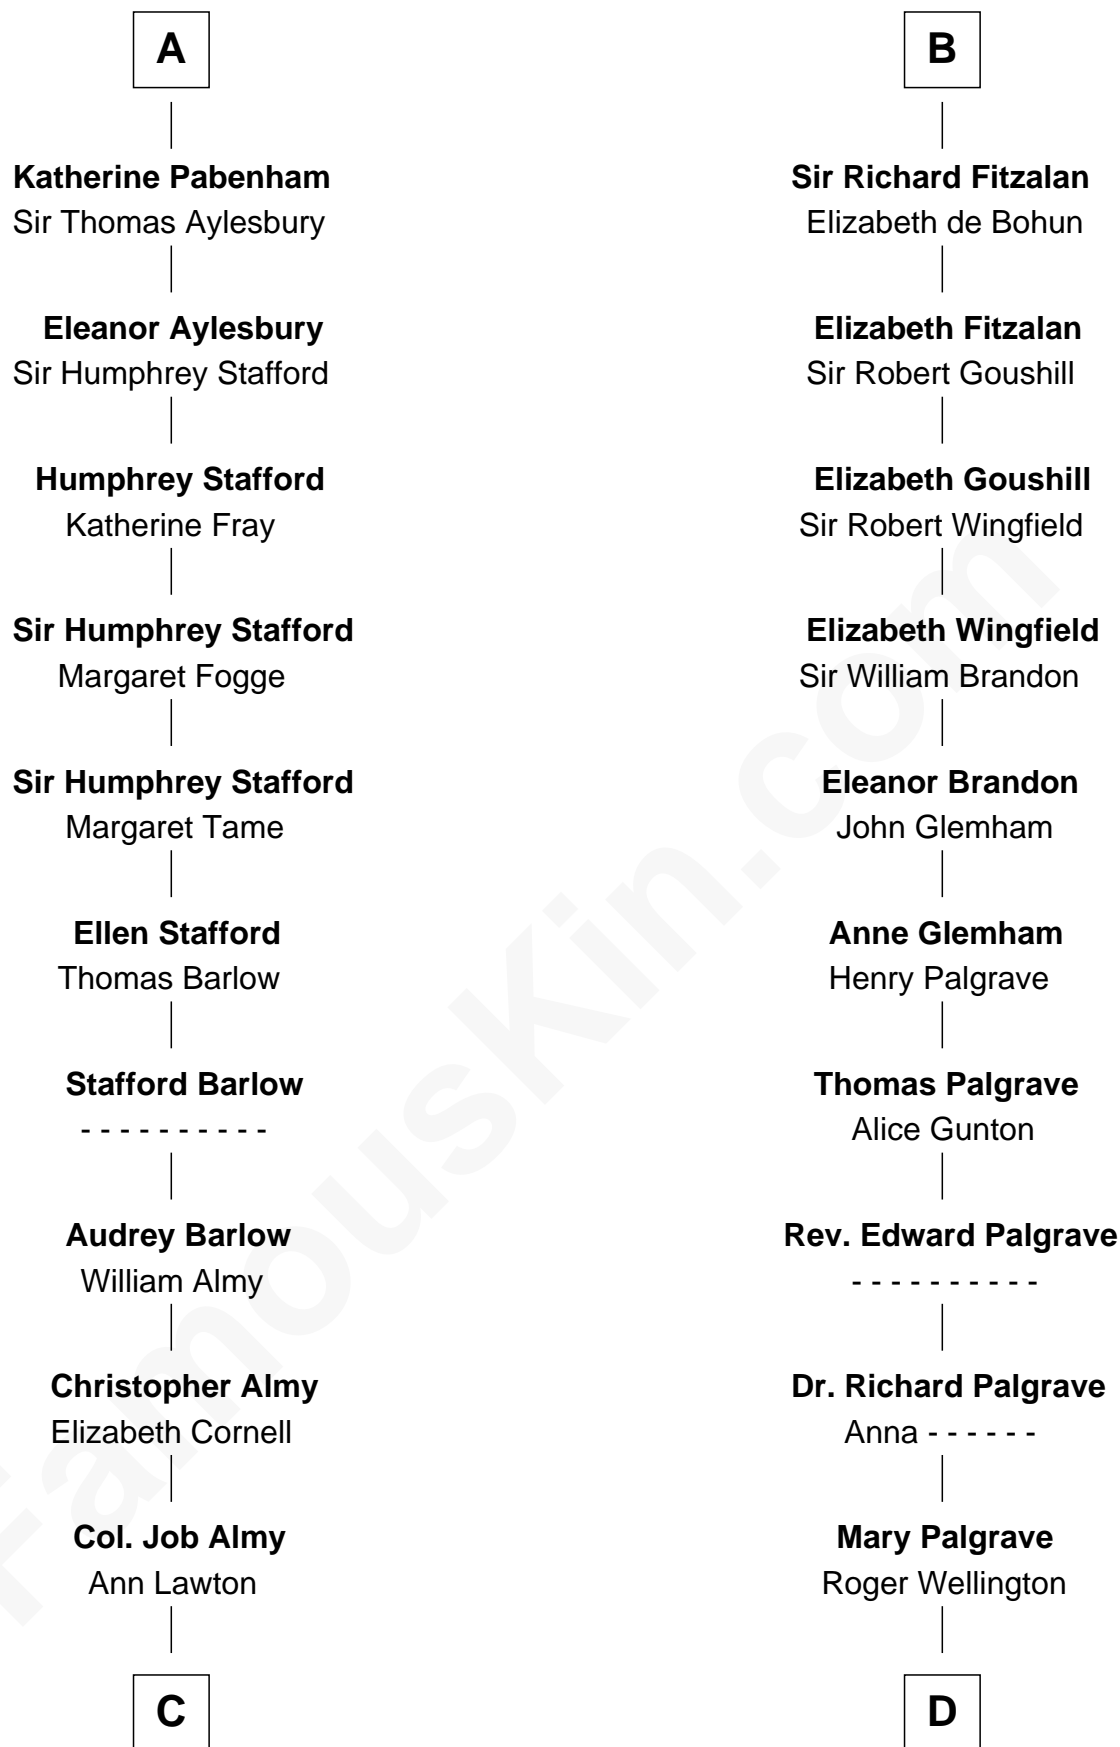

FamousKin.com

Relationship Chart of

William Ellery

Signer of the Declaration of Independence

18th cousin 1 time removed of

Roger Sherman

Signer of the Declaration of Independence

C

Elizabeth Almy

William Ellery

William Ellery

Signer of Declaration of Independence

D

Benjamin Wellington

Elizabeth Sweetman

Mehetable Wellington