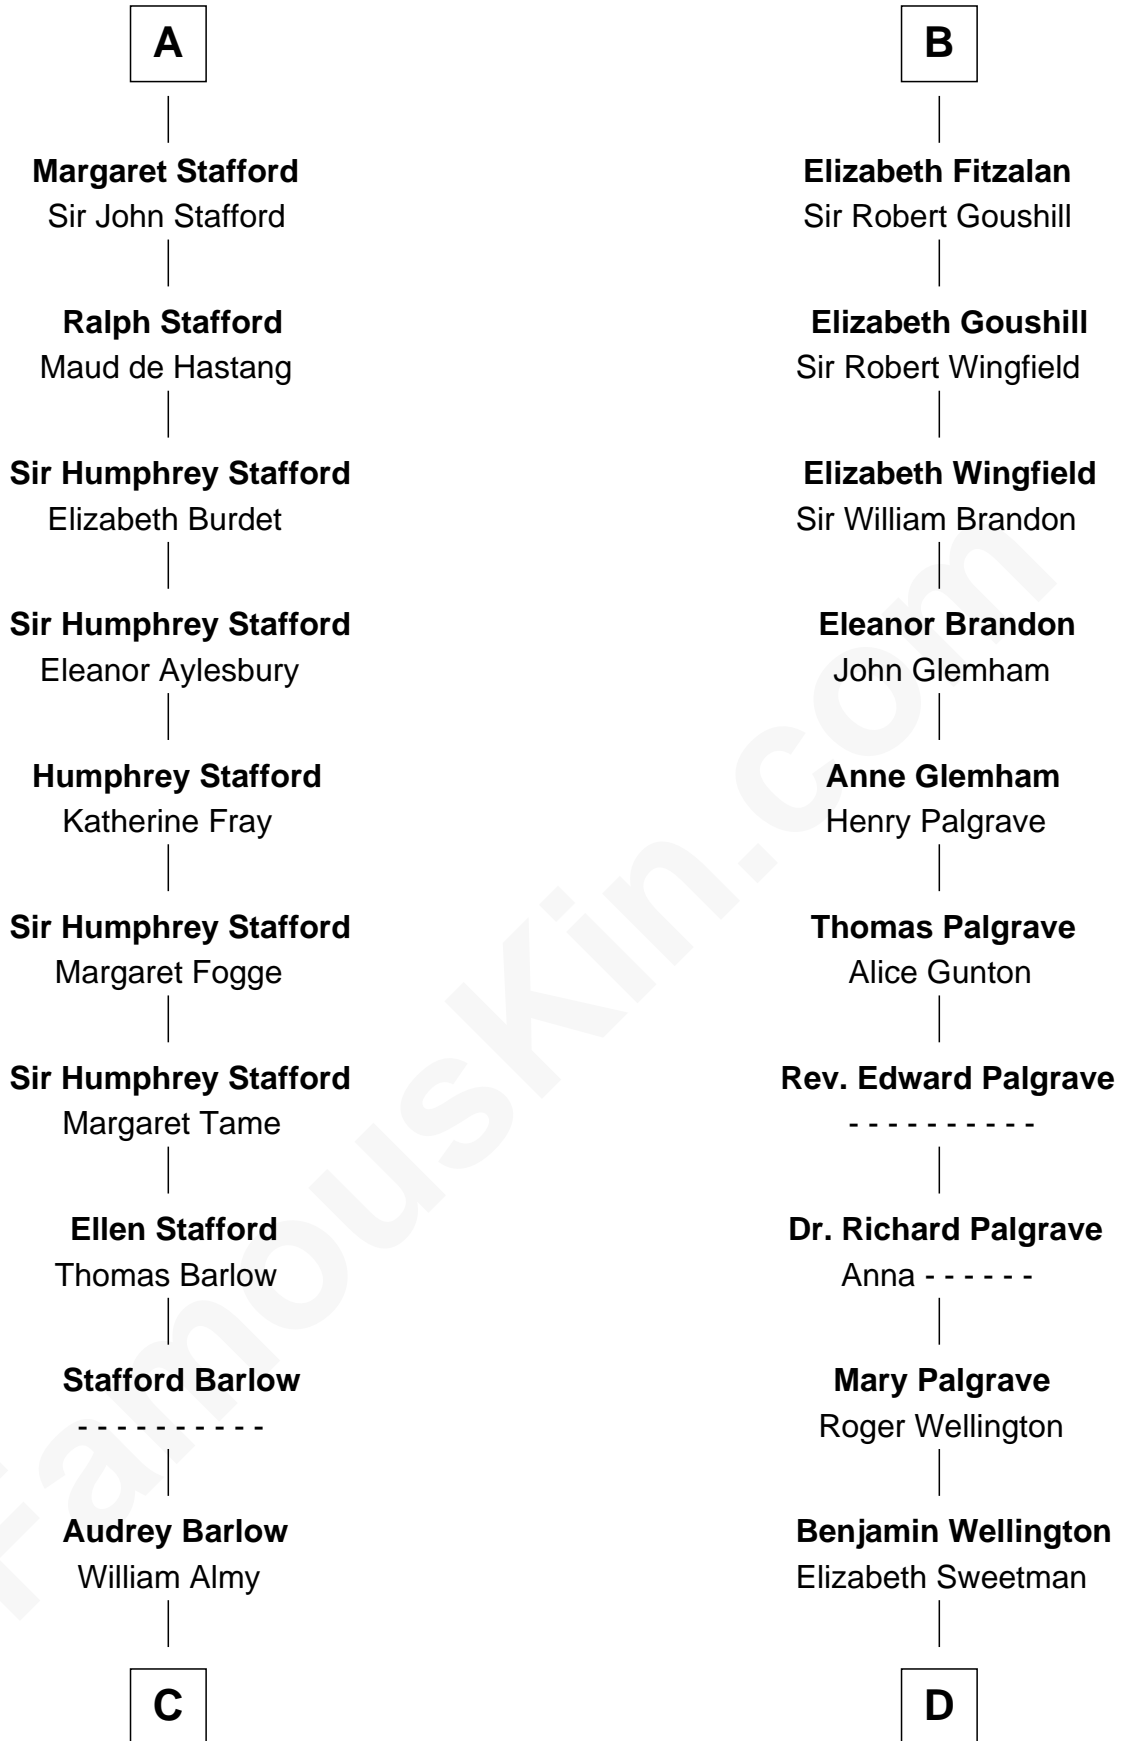

## Relationship Chart of

### William Ellery

*Signer of the Declaration of Independence*

18th cousin 2 times removed of

### Roger Sherman

*Signer of the Declaration of Independence*

**C**

**Christopher Almy**

Elizabeth Cornell

**Col. Job Almy**

Ann Lawton

**Elizabeth Almy**