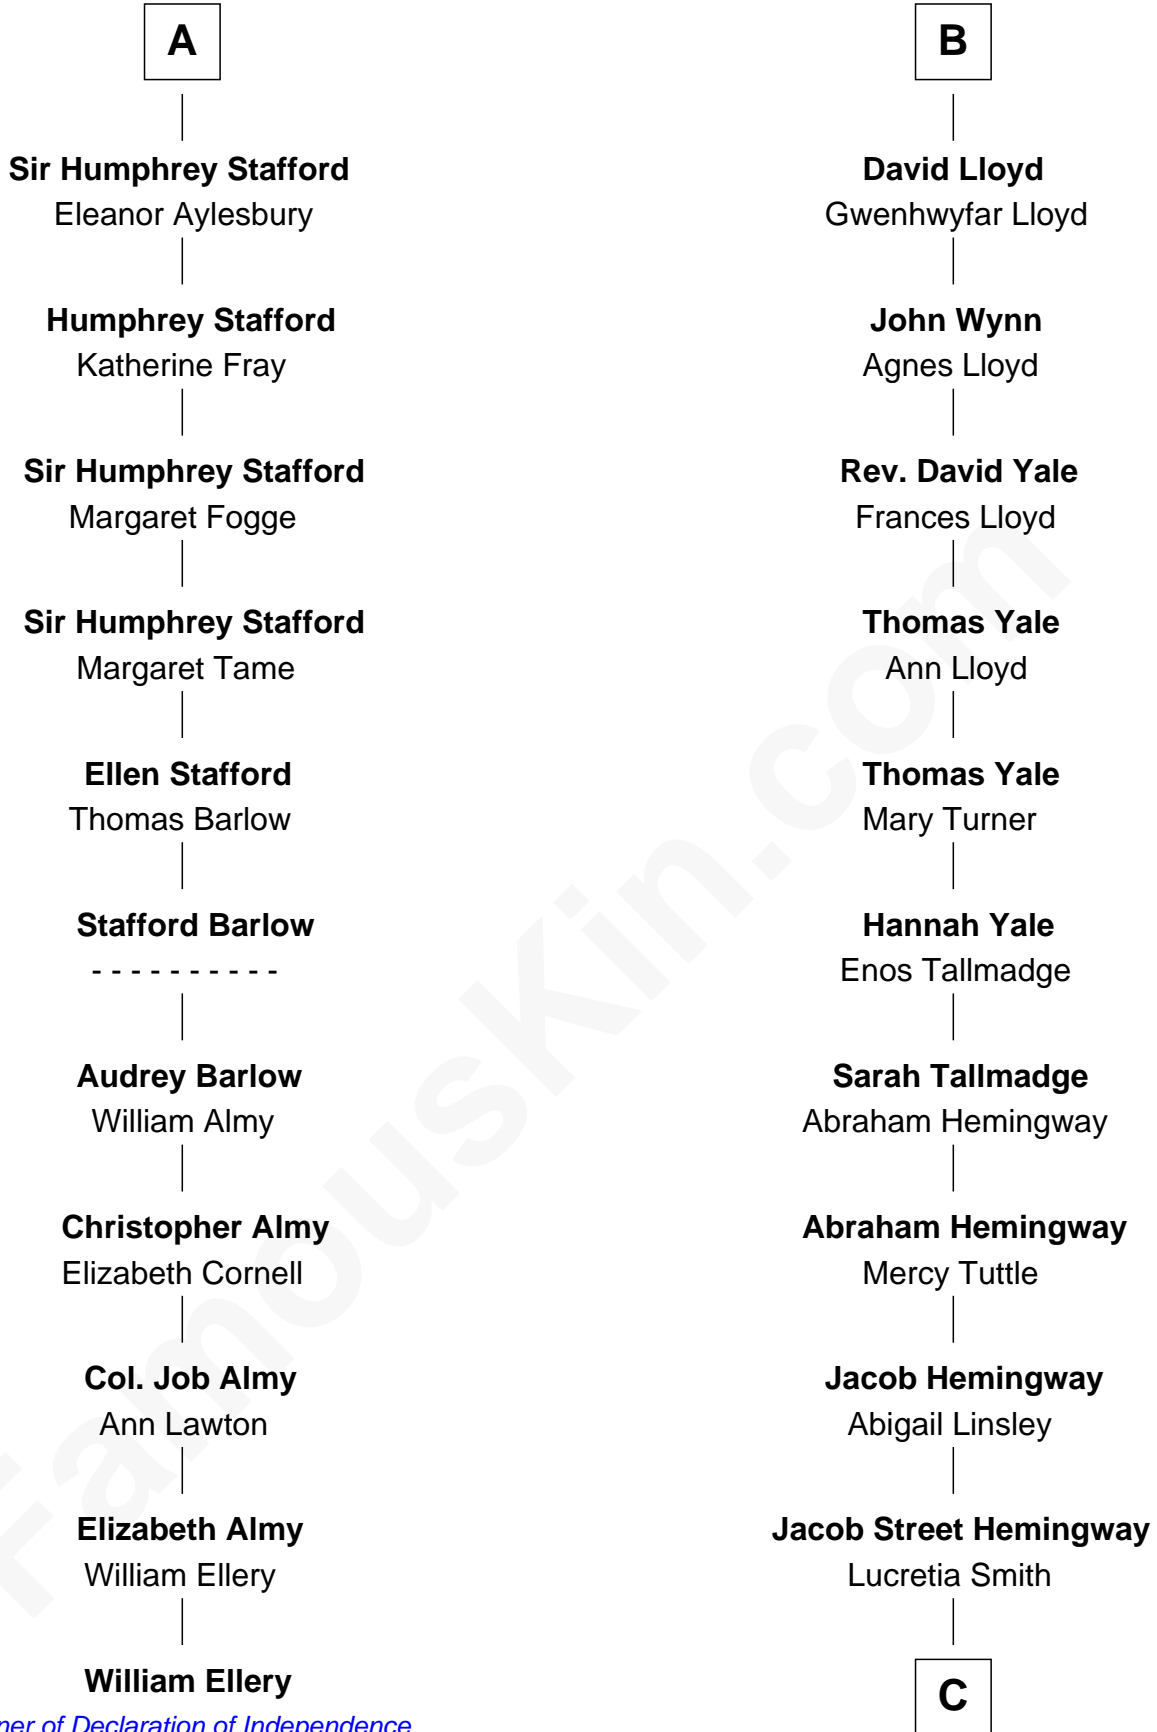

FamousKin.com

Relationship Chart of

William Ellery

Signer of the Declaration of Independence

17th cousin 3 times removed of

Ernest Hemingway

Author of The Sun Also Rises

Sir Roger de Somery

Nichole d'Aubenev

Margaret de Somery

Ralph Basset

Ralph Basset

Hawise - - - - -

Margaret Basset

Edmund de Stafford

Ralph de Stafford

Joan de Somery

John IV le Strange

John V le Strange

Maud de Walton

Elizabeth le Strange

Gruffydd ap Madog

Gruffydd Fychan ap Gruffydd

Elen ferch Thomas ap Llewelyn

Tudor Gruffydd

Maud ferch Ienaf ap Adda

Lowri ferch Twdr

Gruffydd ap Einion

Elisau ap Gruffydd

Margaret ferch Jenkyn

B

Signer of Declaration of Independence