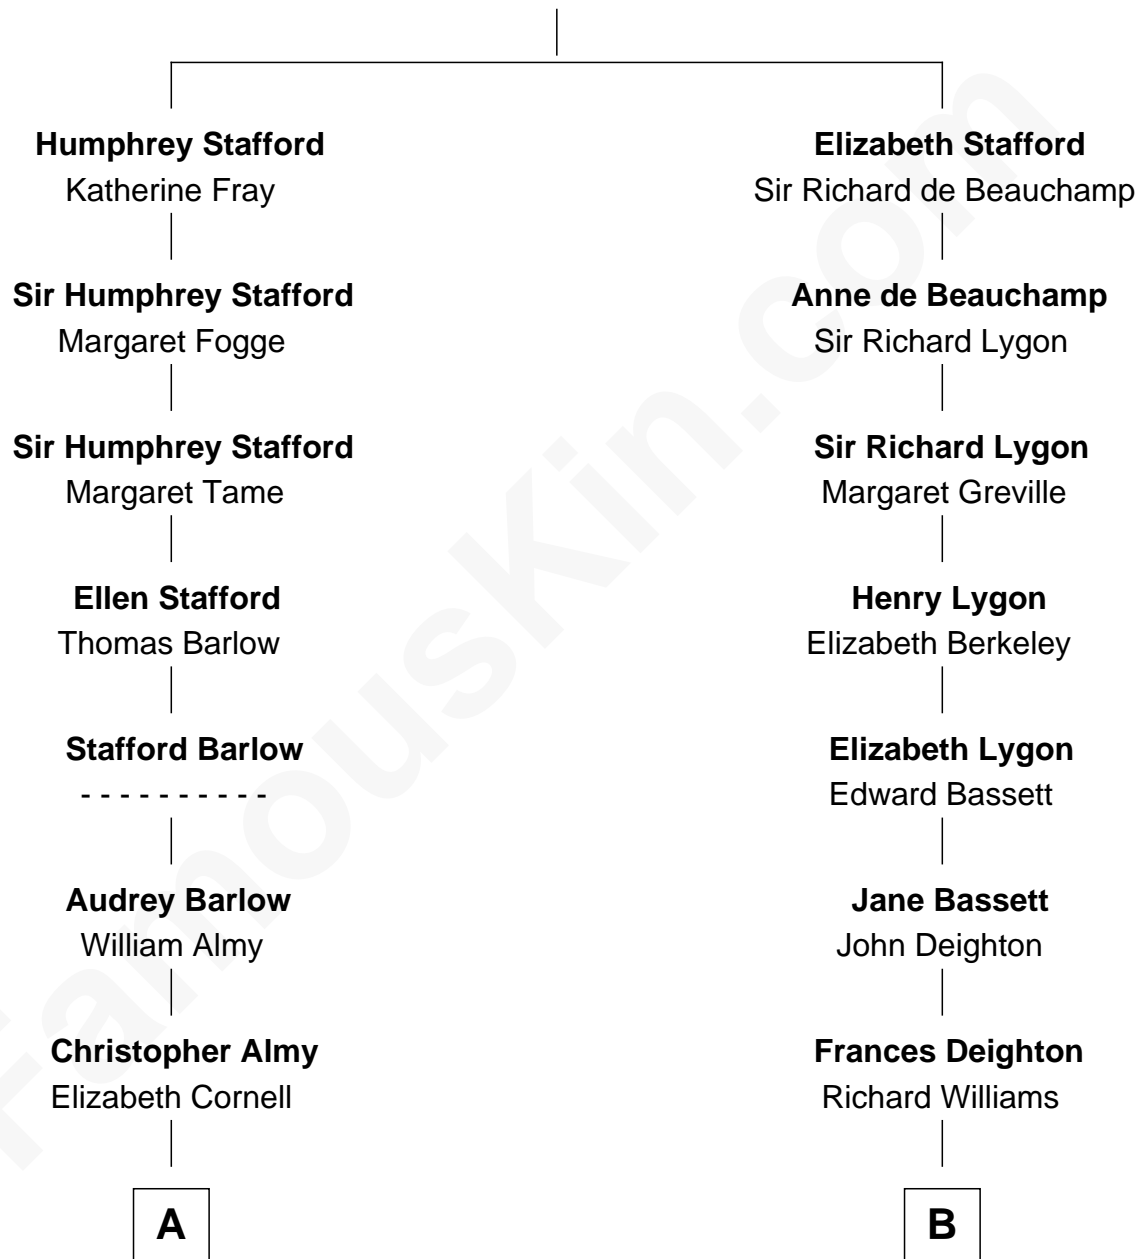

FamousKin.com

Relationship Chart of

William Ellery

Signer of the Declaration of Independence

9th cousin 5 times removed of

General Douglas MacArthur

U.S. Army - World War II

Sir Humphrey Stafford

Eleanor Aylesbury

A

Col. Job Almy
Ann Lawton

Elizabeth Almy
William Ellery

William Ellery
Signer of Declaration of Independence

B

Benjamin Williams
Rebecca Macy

Benjamin Williams
Abigail Parsons