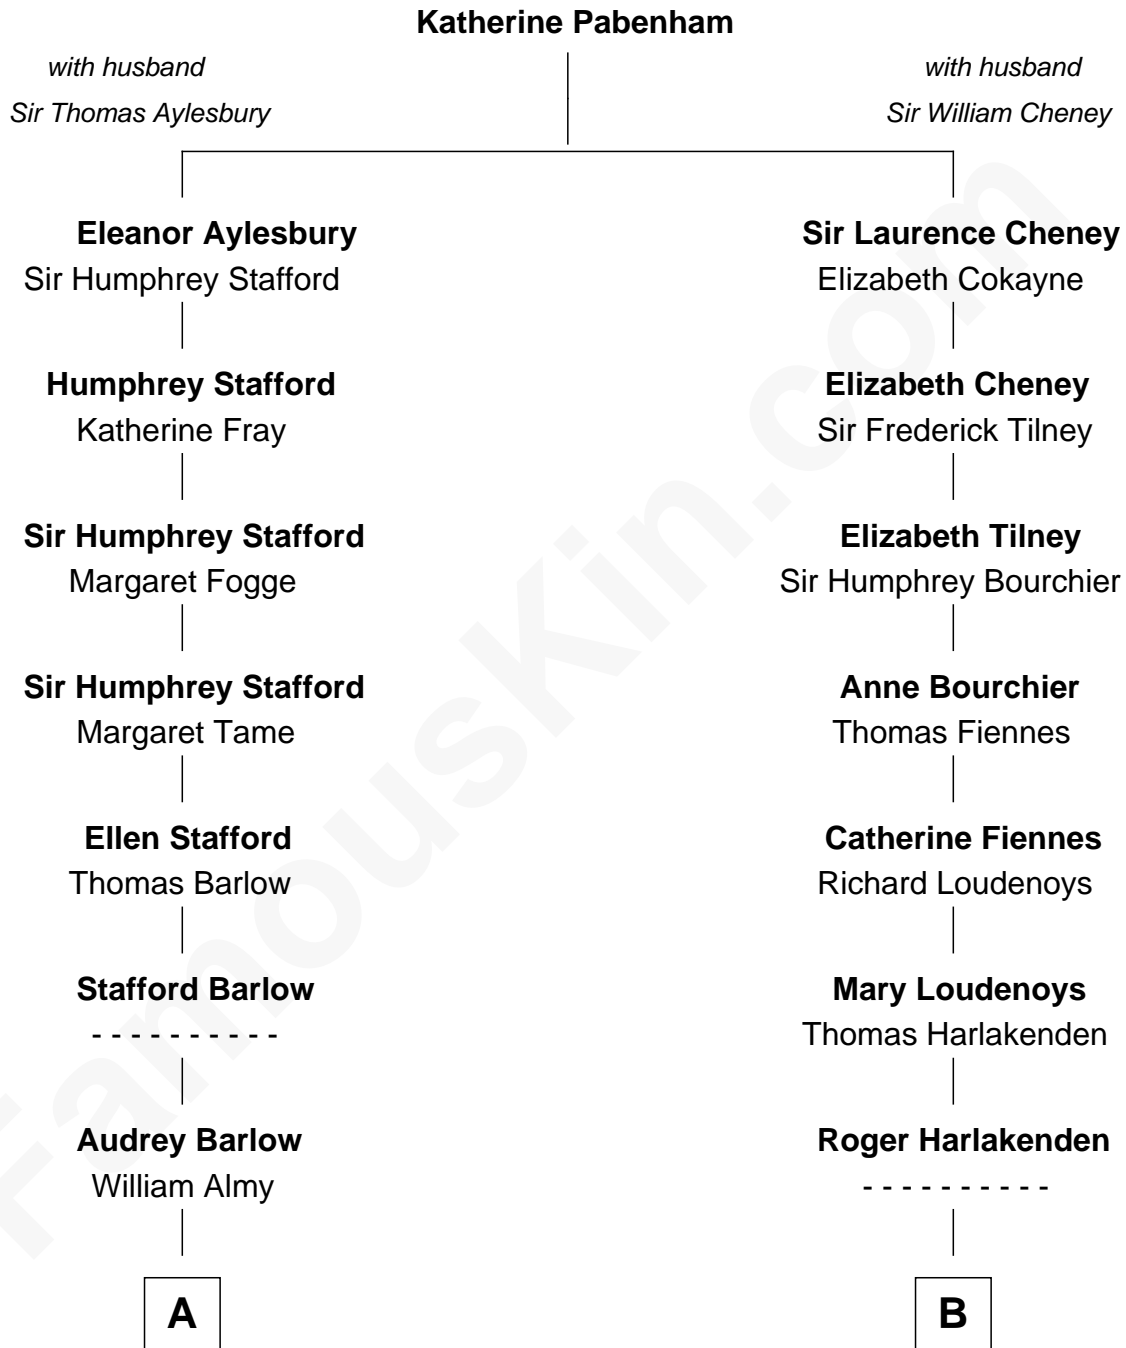

FamousKin.com

Relationship Chart of

William Ellery

Signer of the Declaration of Independence

10th cousin 7 times removed of

Frank Lloyd Wright
American Architect

A

Christopher Almy

Elizabeth Cornell

Col. Job Almy

Ann Lawton

Elizabeth Almy

William Ellery

William Ellery

Signer of Declaration of Independence

B