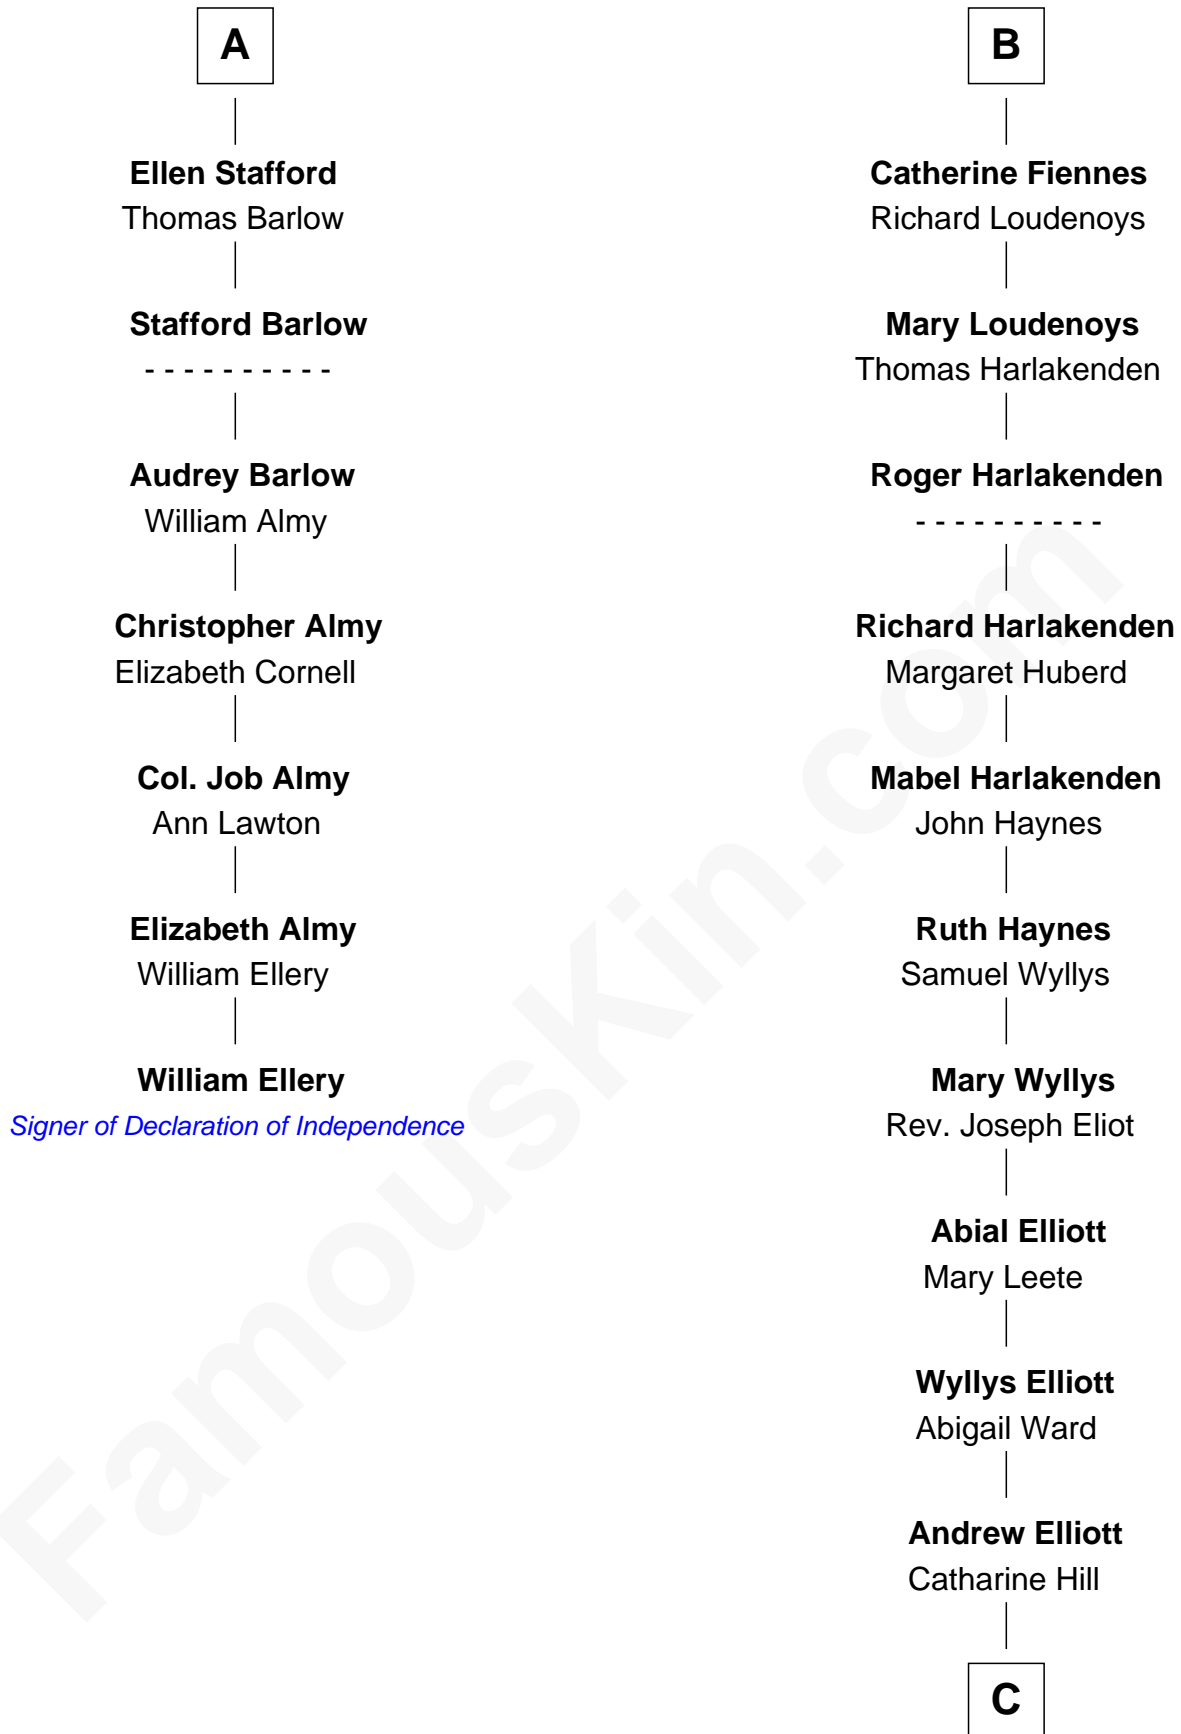

FamousKin.com

Relationship Chart of

William Ellery

Signer of the Declaration of Independence

13th cousin 8 times removed of

Ali Wentworth

TV Actress and Comedienne

Ralph de Stafford

Sir Humphrey Stafford
Margaret Fogge

Sir John Fiennes
Alice FitzHugh

Sir Humphrey Stafford
Margaret Tame

Thomas Fiennes
Anne Bouchier

A

B

C

Charles Wyllys Elliott

Mary Green White

Howard Elliott

Janet January

Janet January Elliott

Richard Bryant Hobart

Mable Bryant Hobart

Eric Bartlett Wentworth

Ali Wentworth