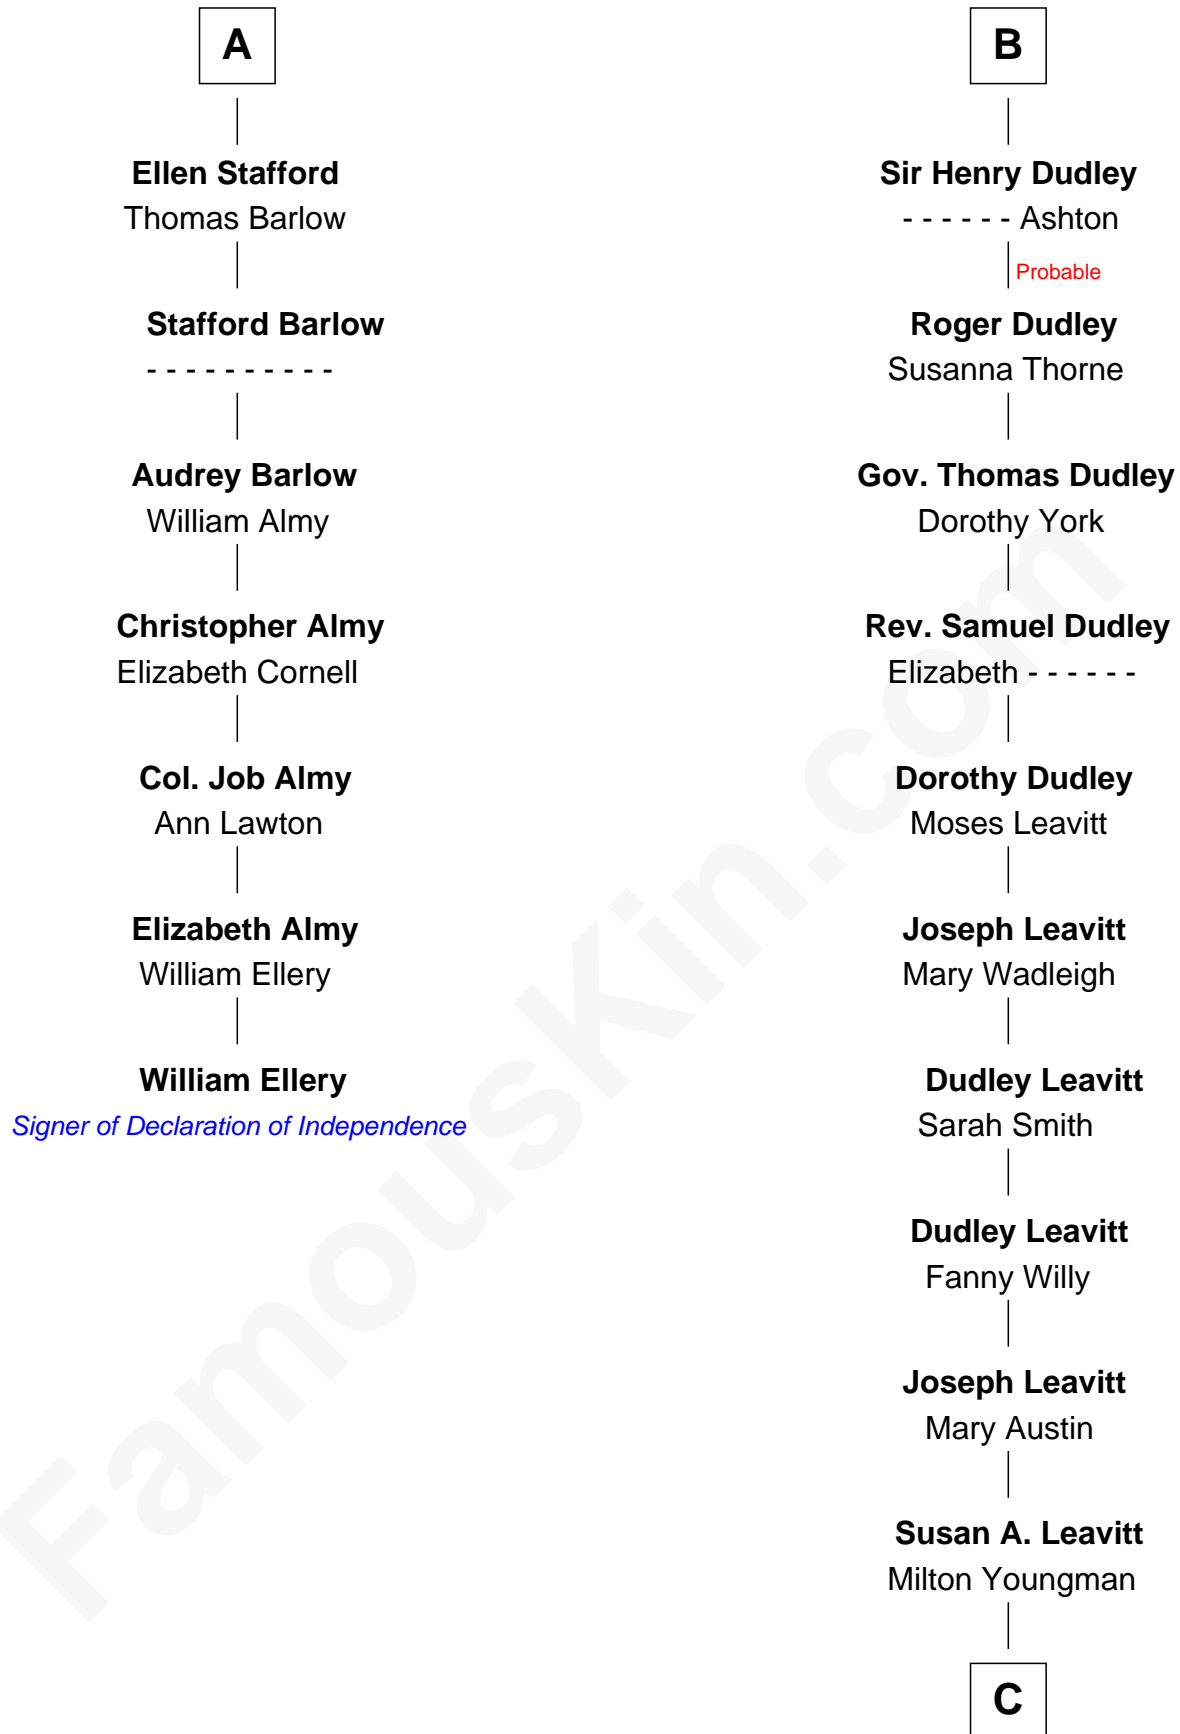

FamousKin.com

Relationship Chart of

William Ellery

Signer of the Declaration of Independence

13th cousin 8 times removed of

Ben Jealous

President and CEO of NAACP

C

Lucy J. Youngman
Leonard Wood Smith

Joseph Cummings Smith
Ethel Maude Locke

Annette Smith
Dr. Sargent Jealous

Frederick Smith Jealous
Ann Frederica Todd

Ben Jealous
President and CEO of NAACP