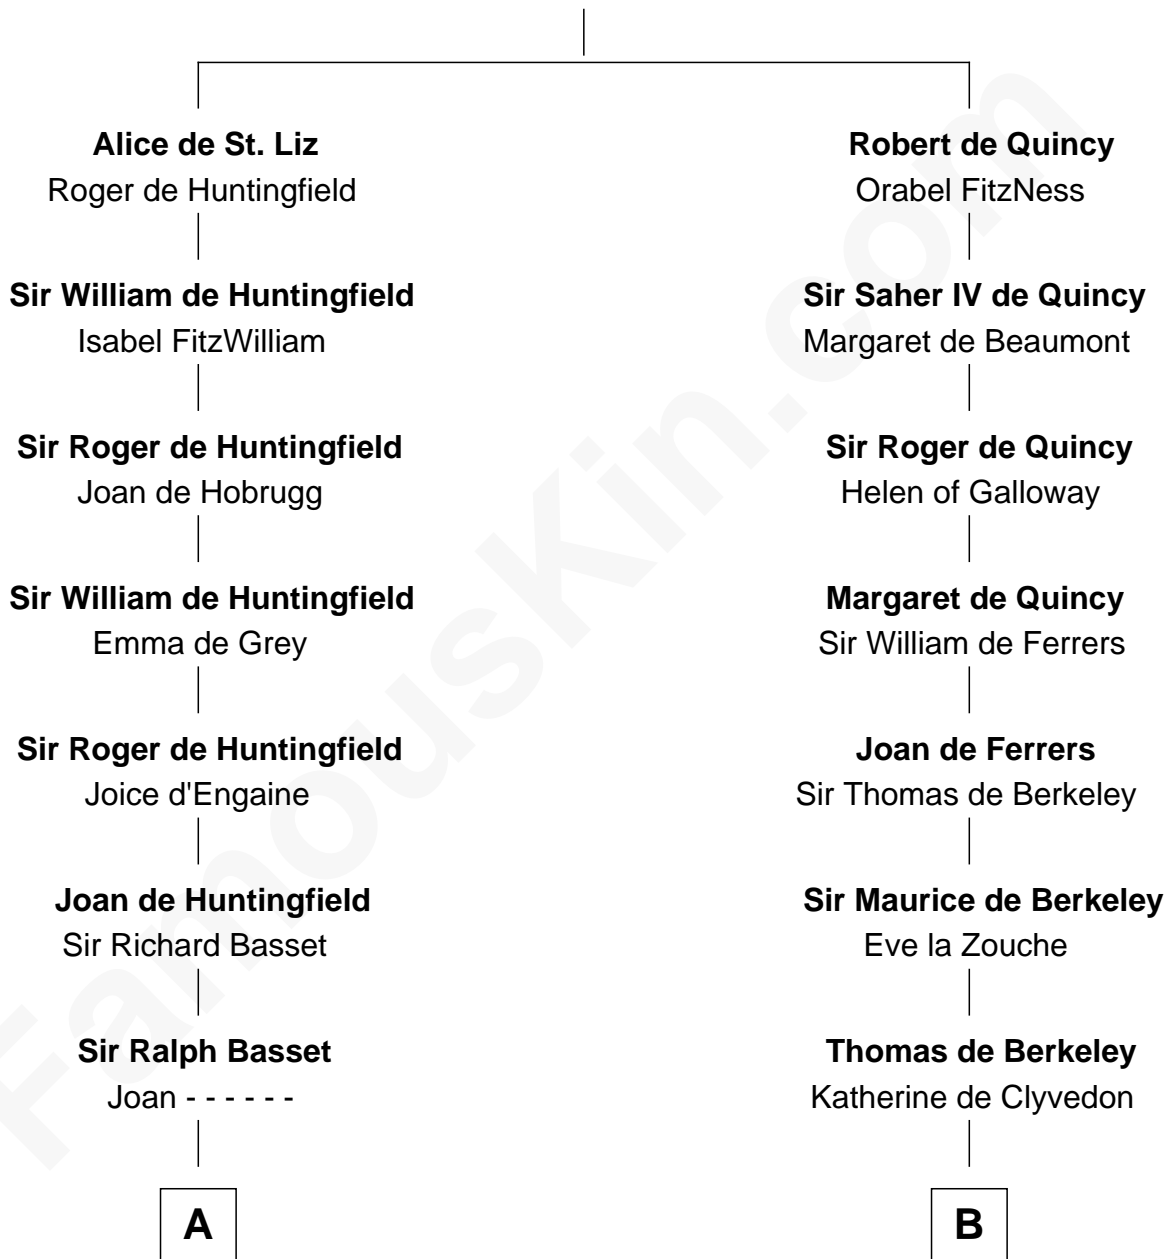

# FamousKin.com Relationship Chart of

**William Ellery**

*Signer of the Declaration of Independence*

20th cousin of

**William Woodbridge**

*2nd Governor of Michigan*

**Saher I de Quincy**

Maud de St. Liz

**C**

**Christopher Almy**

Elizabeth Cornell

**Col. Job Almy**

Ann Lawton

**Elizabeth Almy**

William Ellery

**William Ellery**

*Signer of Declaration of Independence*

**D**

**Rev. Ephraim Woodbridge**

Hannah Morgan

**Dr. Dudley Woodbridge**

Sarah Sheldon

**Dudley Woodbridge**

Lucy Backus

**William Woodbridge**

*2nd Governor of Michigan*

FamousKin.com