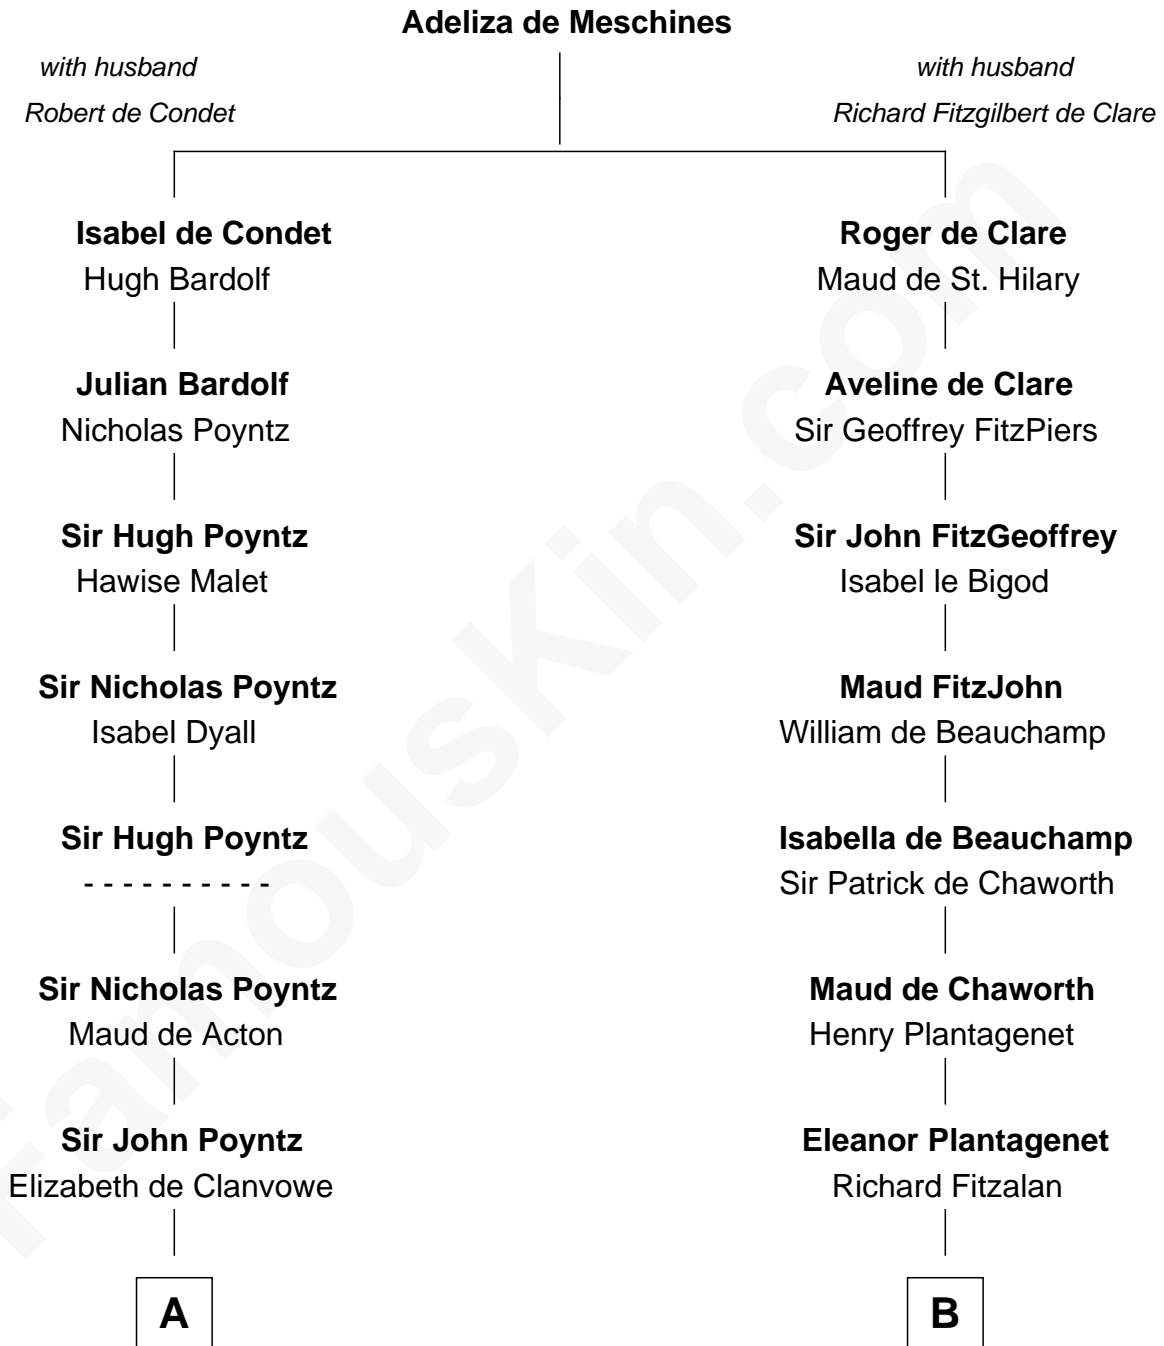

# FamousKin.com

## Relationship Chart of

### William Ellery

*Signer of the Declaration of Independence*

19th cousin 2 times removed of

**William Woodbridge**  
*2nd Governor of Michigan*

**C**

**Col. Job Almy**  
Ann Lawton

**Elizabeth Almy**  
William Ellery