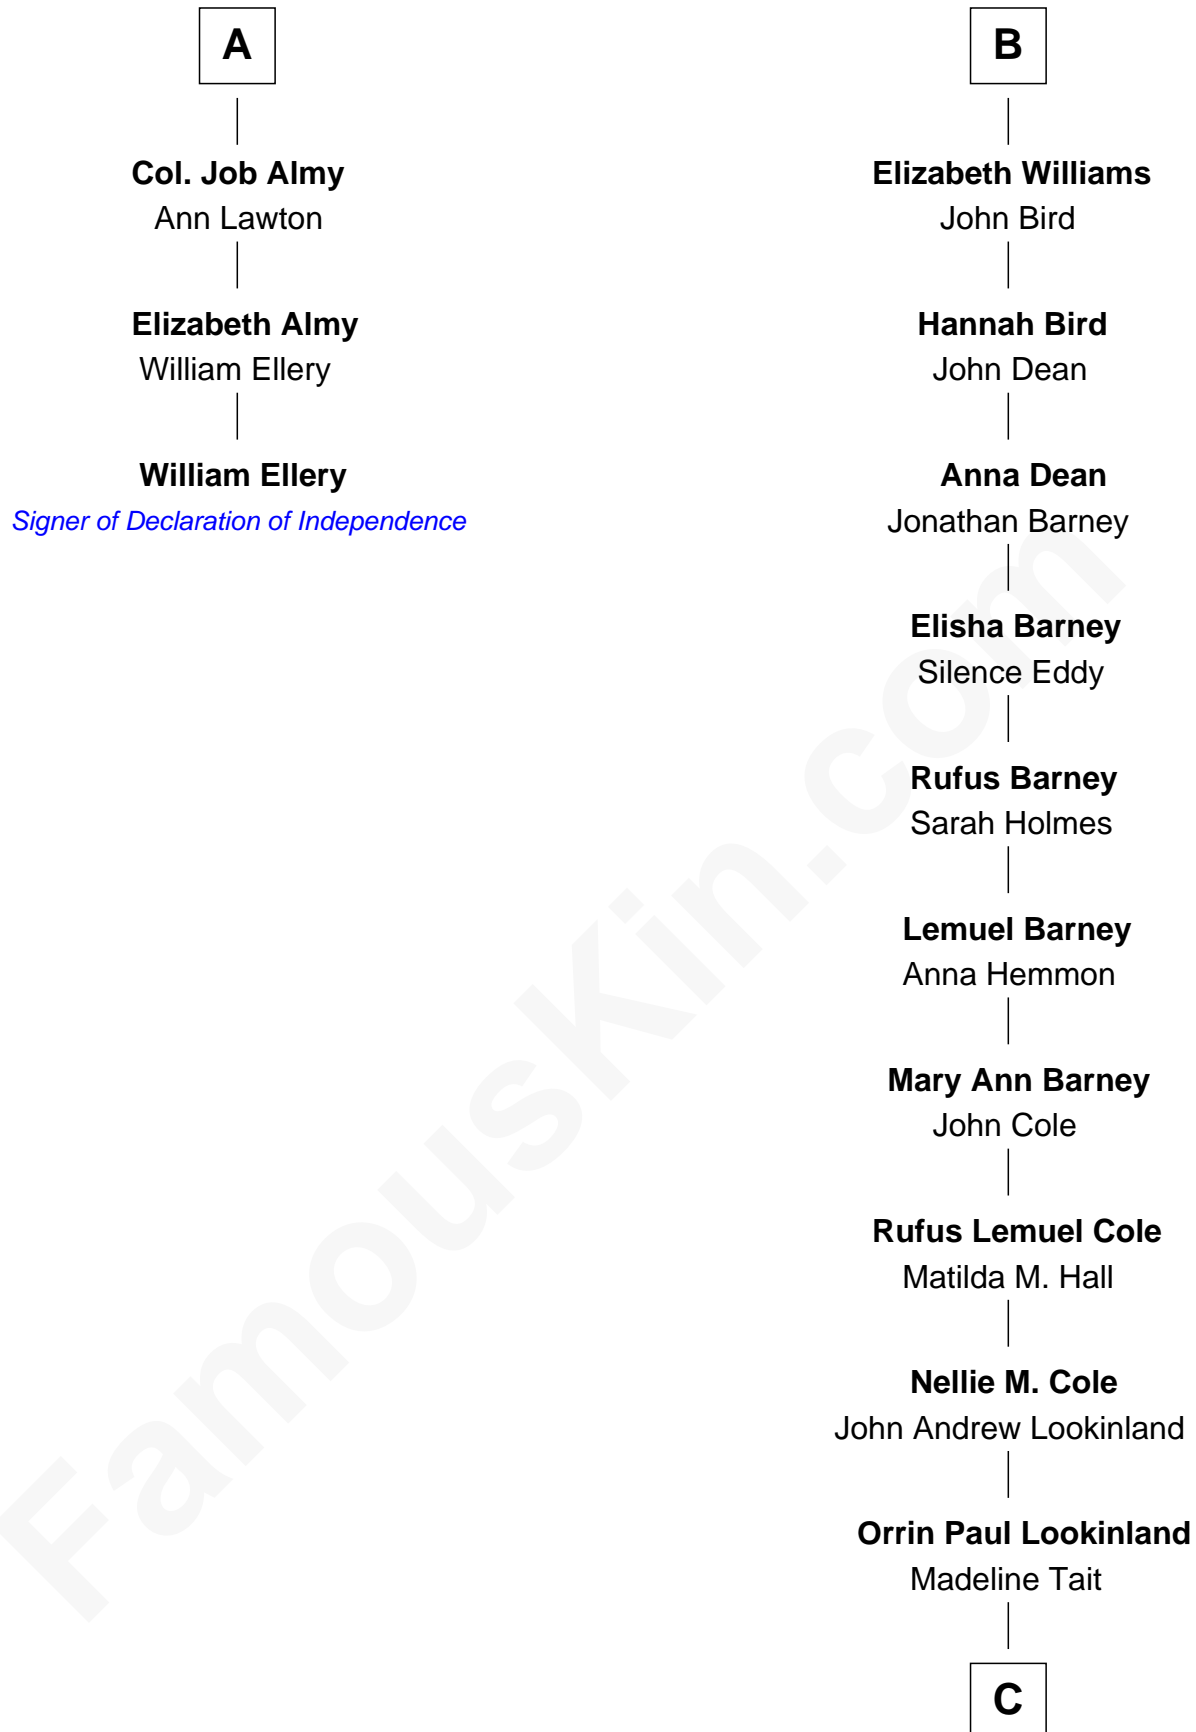

FamousKin.com

Relationship Chart of

William Ellery

Signer of the Declaration of Independence

9th cousin 9 times removed of

Michael Lookinland

TV Actor

Sir Humphrey Stafford

Eleanor Aylesbury

C

Paul Russell Lookinland

Karen Ruth McKinney

Michael Lookinland

TV Actor

FamousKin.com