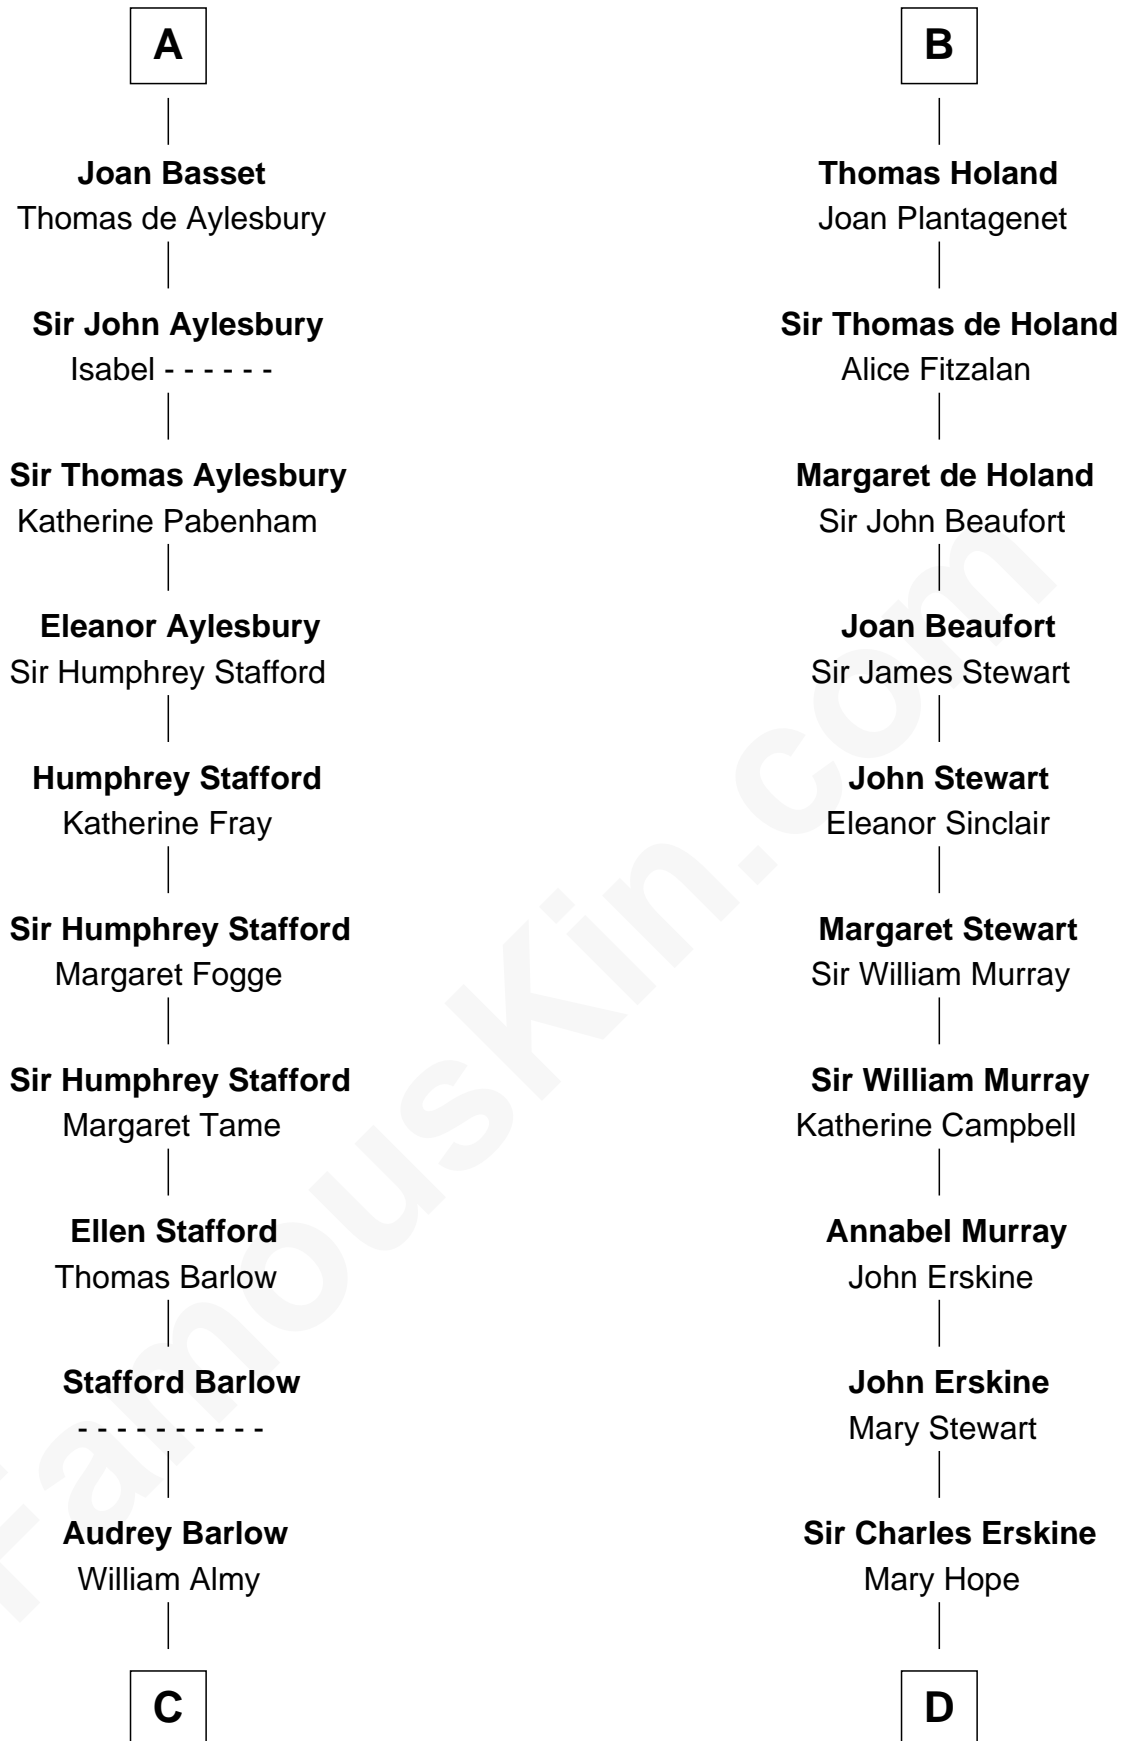

## Relationship Chart of

### William Ellery

*Signer of the Declaration of Independence*

19th cousin 1 time removed of

### Major John Pitcairn

*British Commander at Battle of Lexington*

**C**

**Christopher Almy**

Elizabeth Cornell

**Col. Job Almy**

Ann Lawton

**Elizabeth Almy**