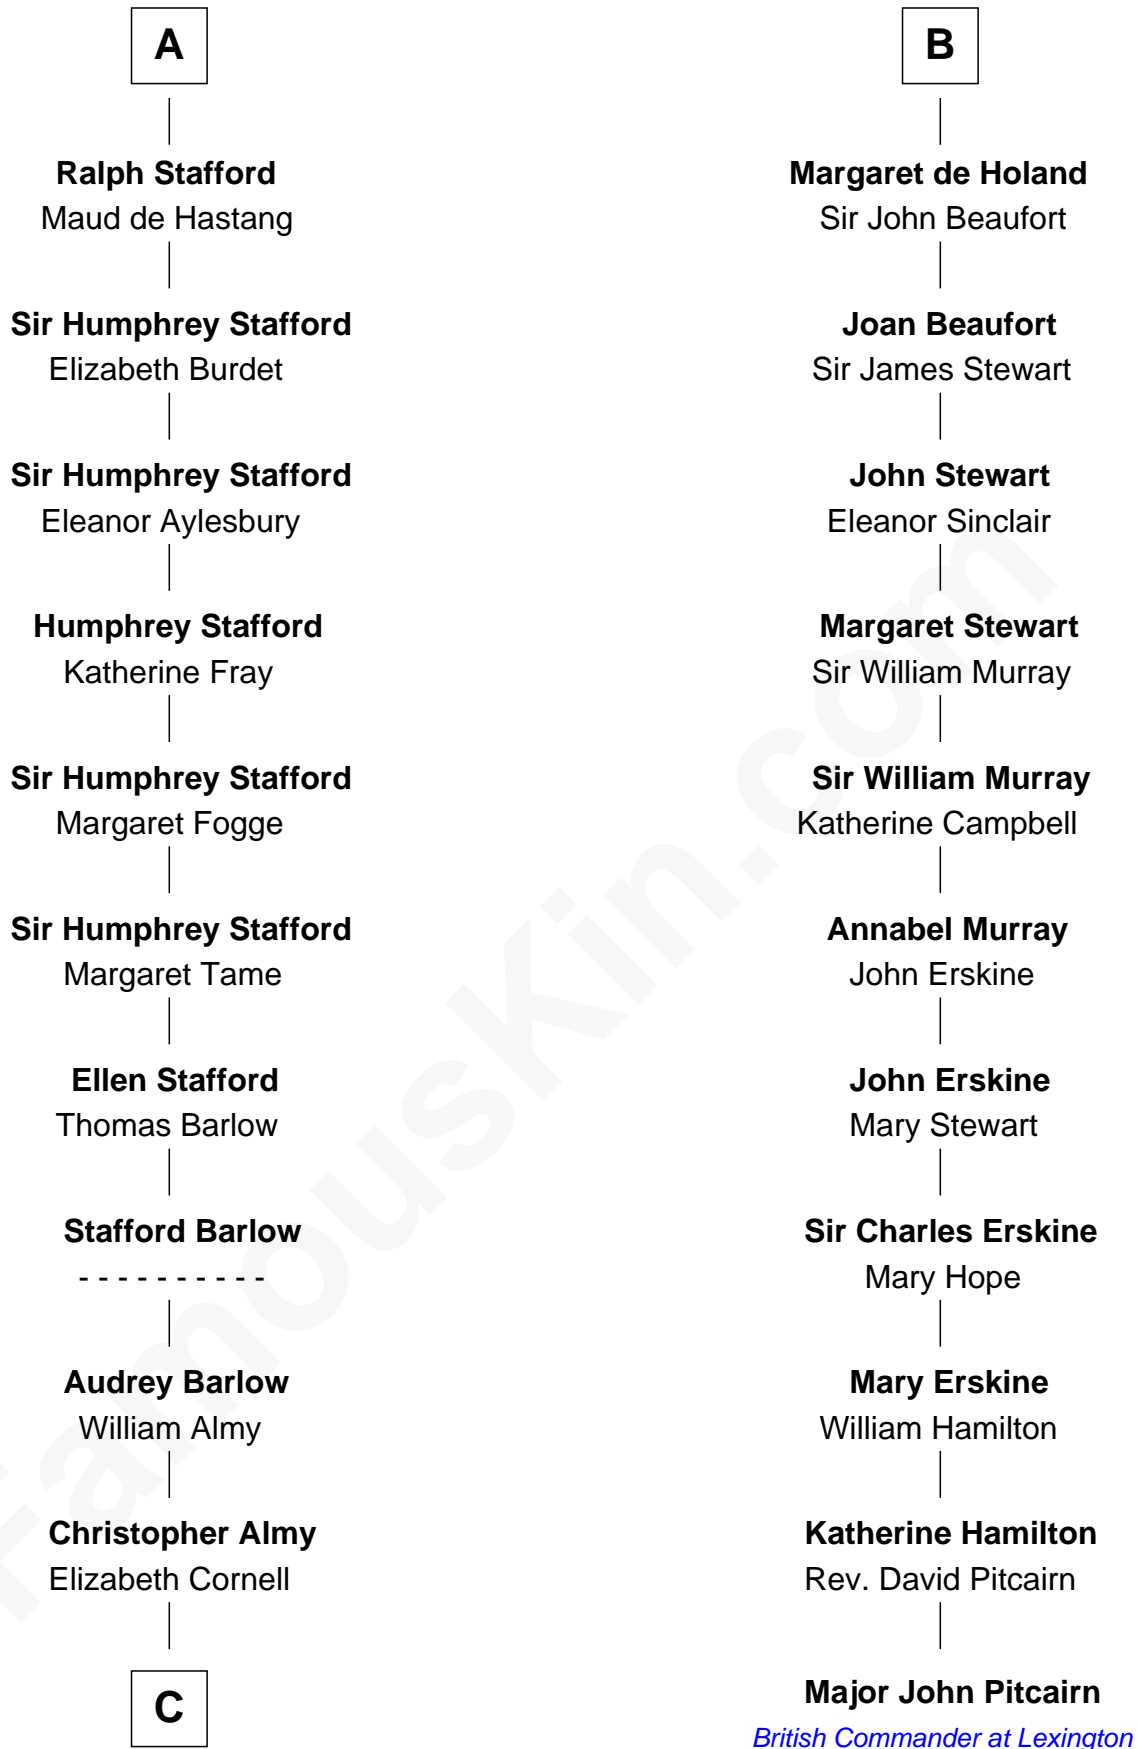

## Relationship Chart of

### William Ellery

*Signer of the Declaration of Independence*

**17th cousin 2 times removed of**

### Major John Pitcairn

*British Commander at Battle of Lexington*

**C**

—  
**Col. Job Almy**

Ann Lawton

—  
**Elizabeth Almy**

William Ellery

—  
**William Ellery**