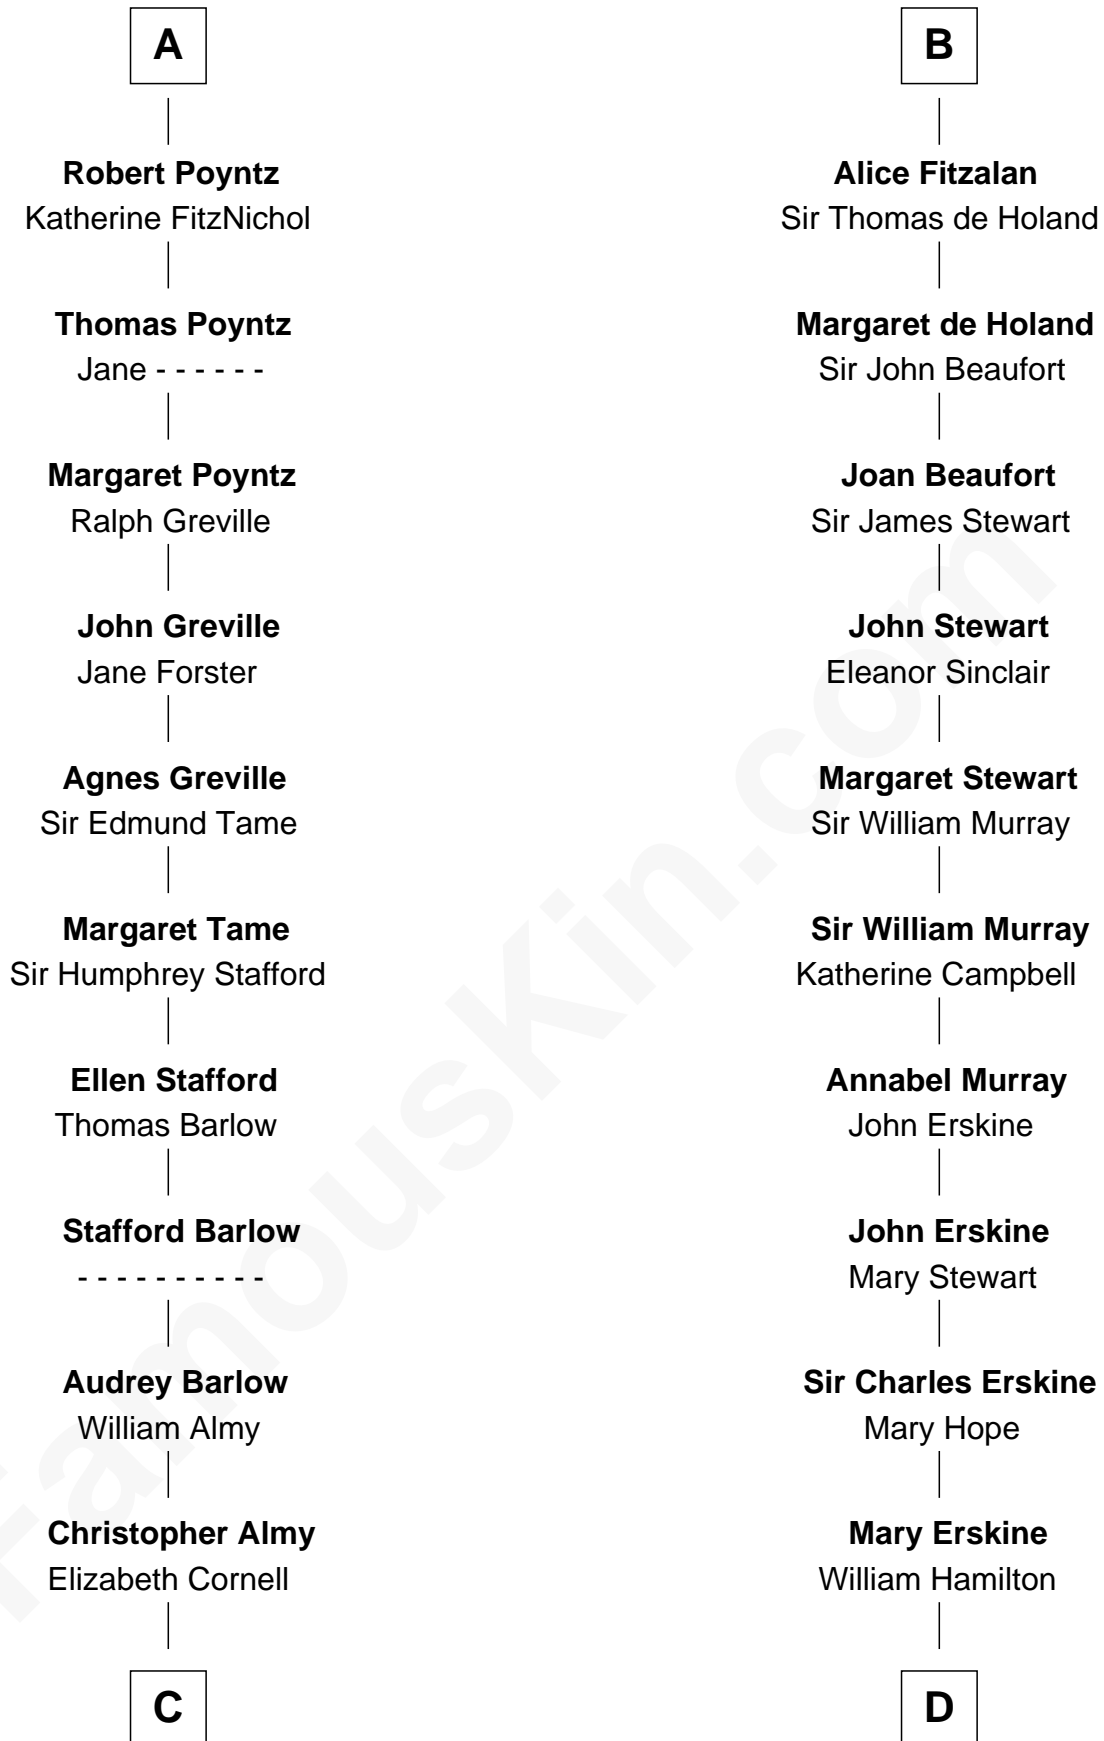

## Relationship Chart of

### William Ellery

*Signer of the Declaration of Independence*

18th cousin 1 time removed of

### Major John Pitcairn

*British Commander at Battle of Lexington*

**C**

**Col. Job Almy**  
Ann Lawton

**Elizabeth Almy**  
William Ellery

**William Ellery**  
*Signer of Declaration of Independence*

**D**