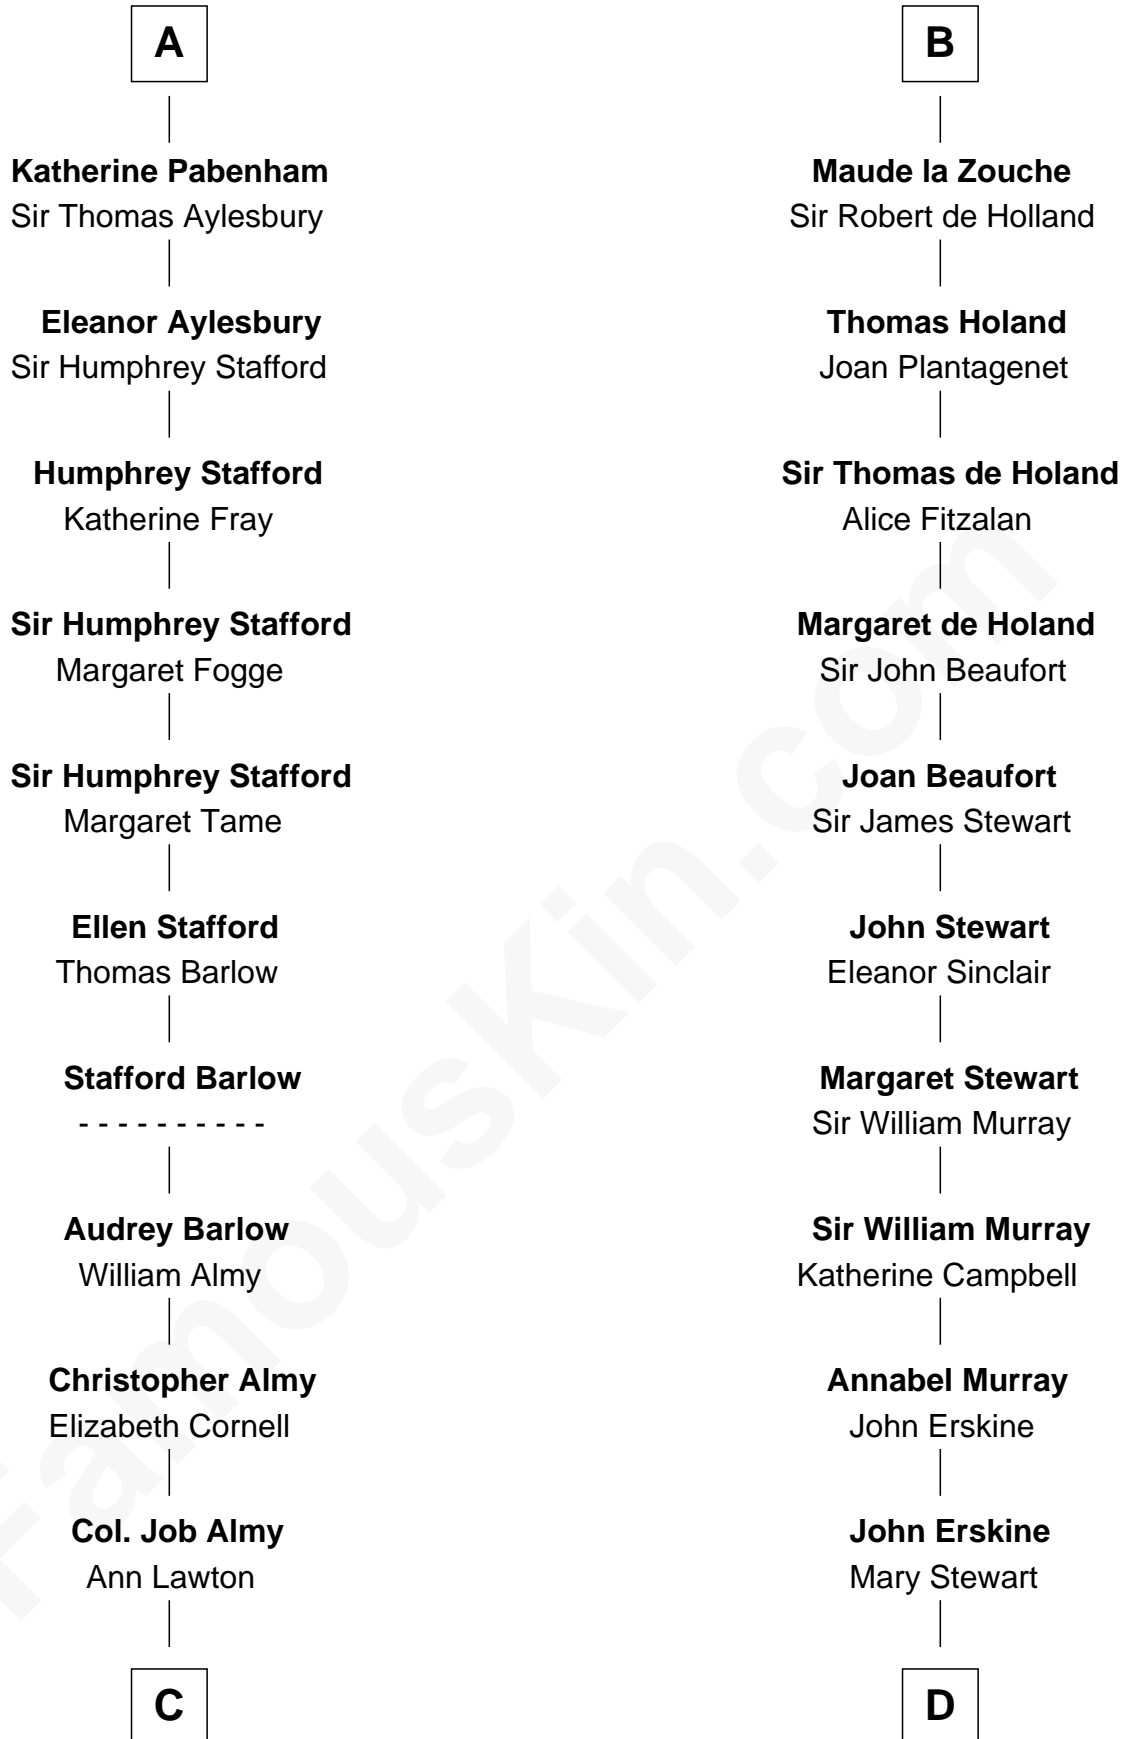

### William Ellery

*Signer of the Declaration of Independence*

18th cousin 2 times removed of

Sir Laurence de Pabenharn

**A**

**Avice of Lancaster**

Richard de Morville

**Helena de Morville**

Roland of Galloway

**Alan of Galloway**

Helen de l'Isle

**Helen of Galloway**

Sir Roger de Quincy

**Ellen de Quincy**

Alan la Zouche

**Sir Roger la Zouche**

Ela Longespee

**Sir Alan la Zouche**

Eleanor de Segrave

**B**

**C**

**Elizabeth Almy**

William Ellery

**William Ellery**

*Signer of Declaration of Independence*

**D**

**Sir Charles Erskine**