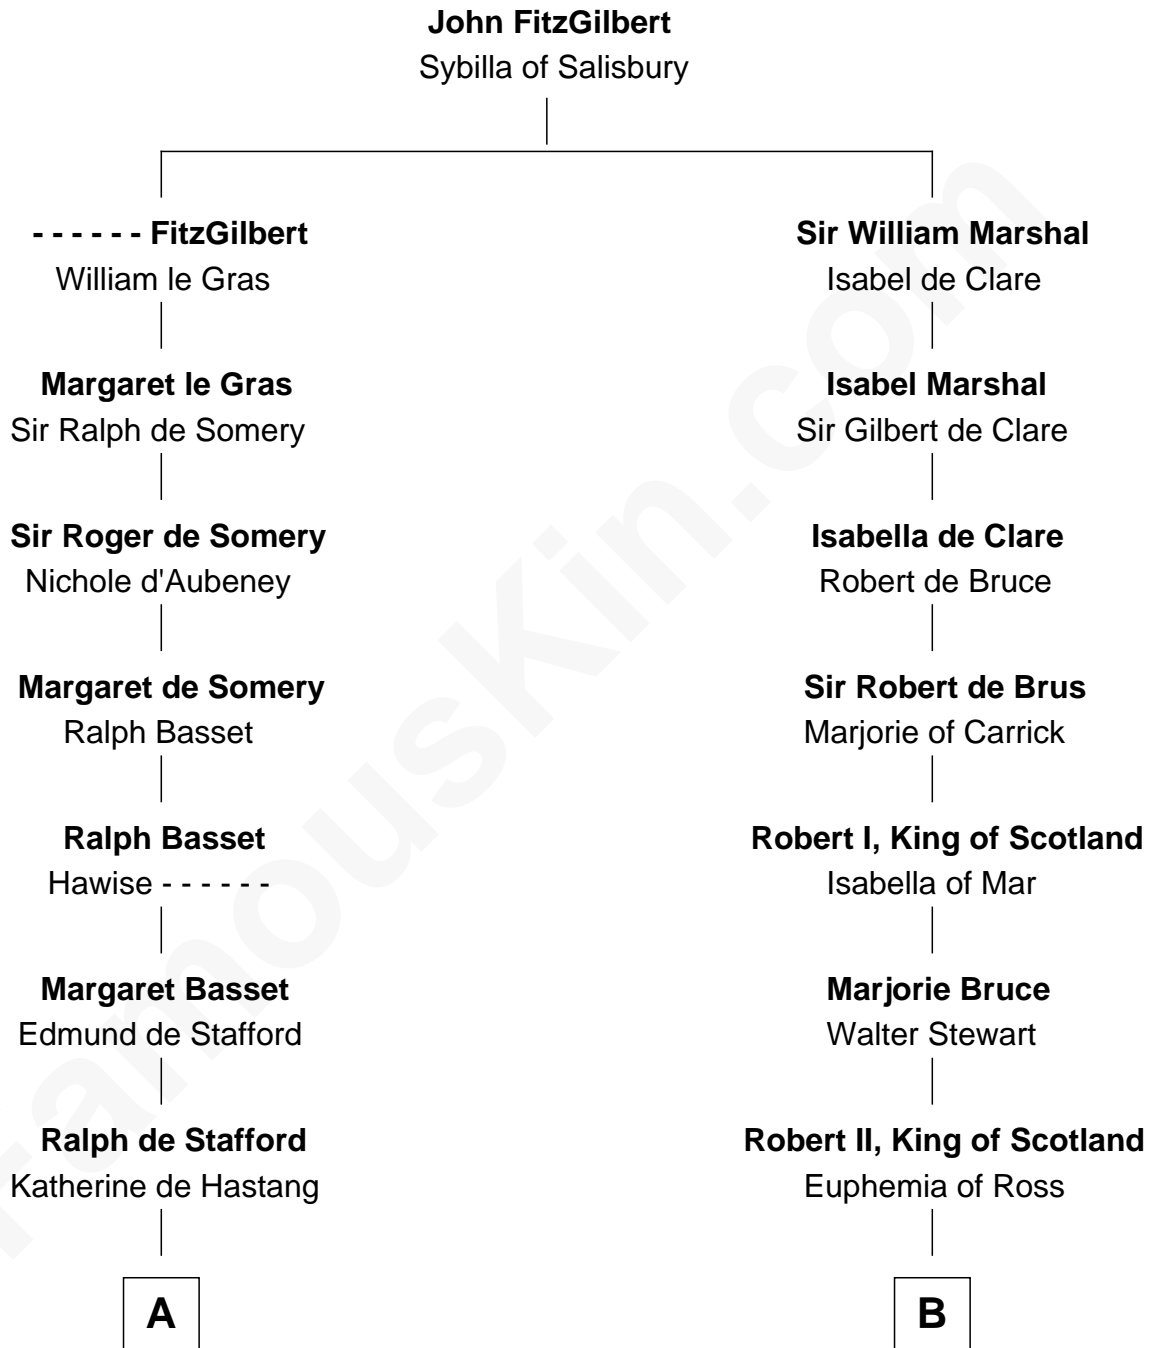

## Relationship Chart of

### William Ellery

*Signer of the Declaration of Independence*

18th cousin 2 times removed of

### Major John Pitcairn

*British Commander at Battle of Lexington*

**C**

**Christopher Almy**

Elizabeth Cornell

**Col. Job Almy**

Ann Lawton

**Elizabeth Almy**