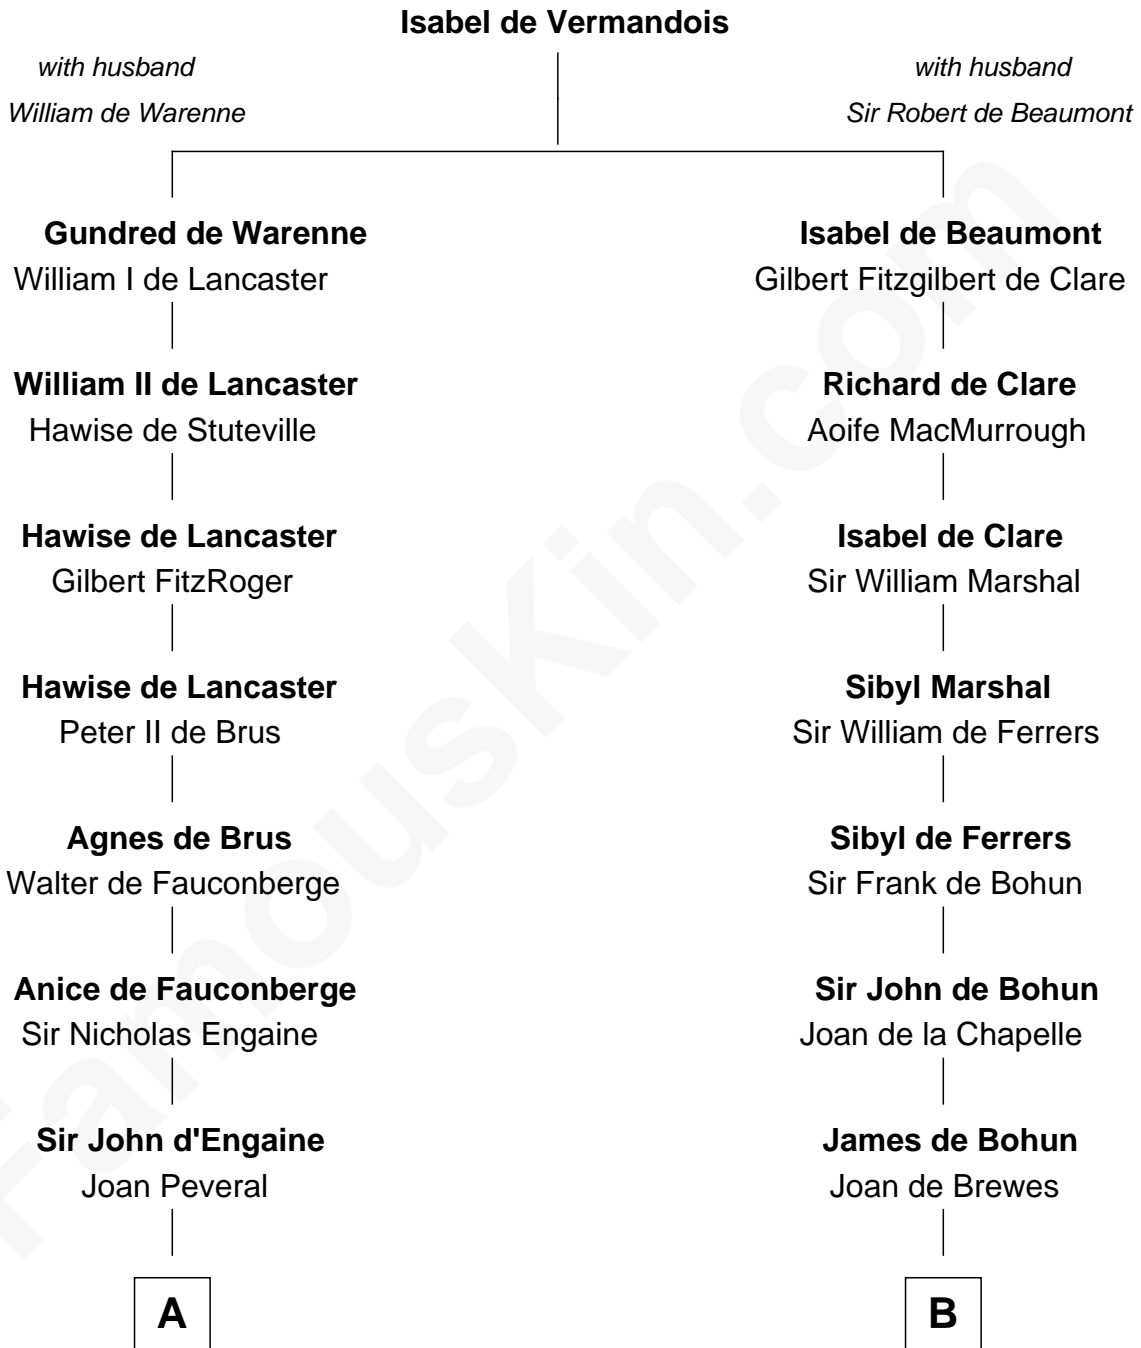

FamousKin.com

Relationship Chart of

William Ellery

Signer of the Declaration of Independence

16th cousin 3 times removed of

Edmund Waller

English Poet and Politician