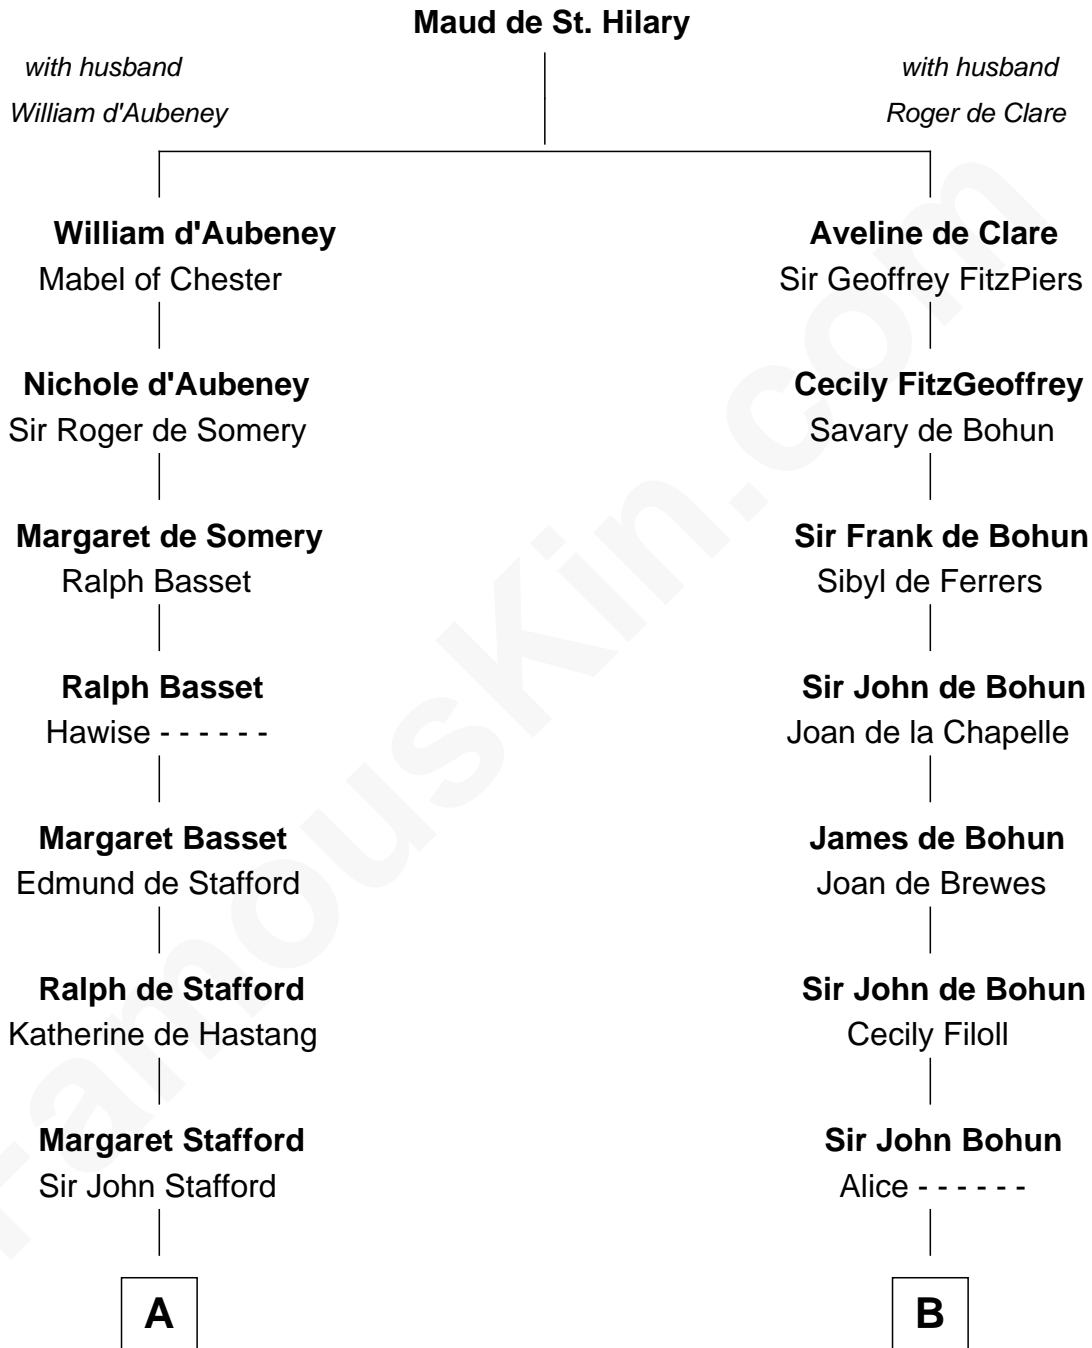

FamousKin.com

Relationship Chart of

William Ellery

Signer of the Declaration of Independence

14th cousin 5 times removed of

Edmund Waller

English Poet and Politician

C

—
Col. Job Almy

Ann Lawton

—
Elizabeth Almy

William Ellery

—
William Ellery

Signer of Declaration of Independence

FamousKin.com