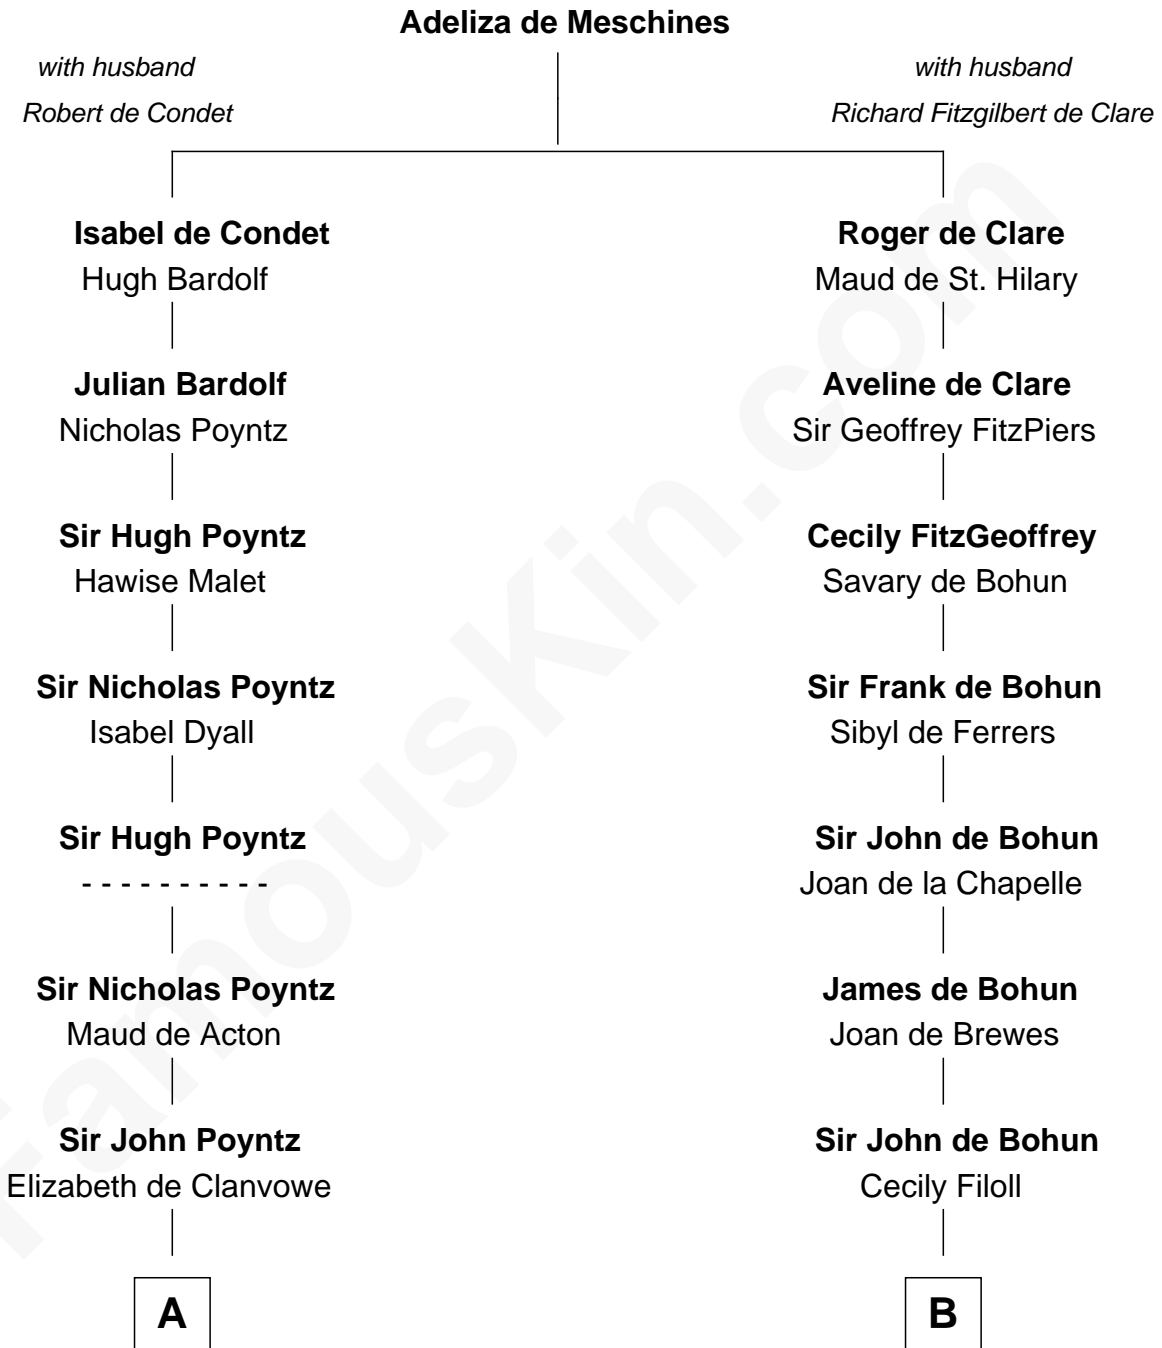

FamousKin.com

Relationship Chart of

William Ellery

Signer of the Declaration of Independence

15th cousin 4 times removed of

Edmund Waller

English Poet and Politician

C

—
Col. Job Almy

Ann Lawton

—
Elizabeth Almy

William Ellery

—
William Ellery

Signer of Declaration of Independence

FamousKin.com