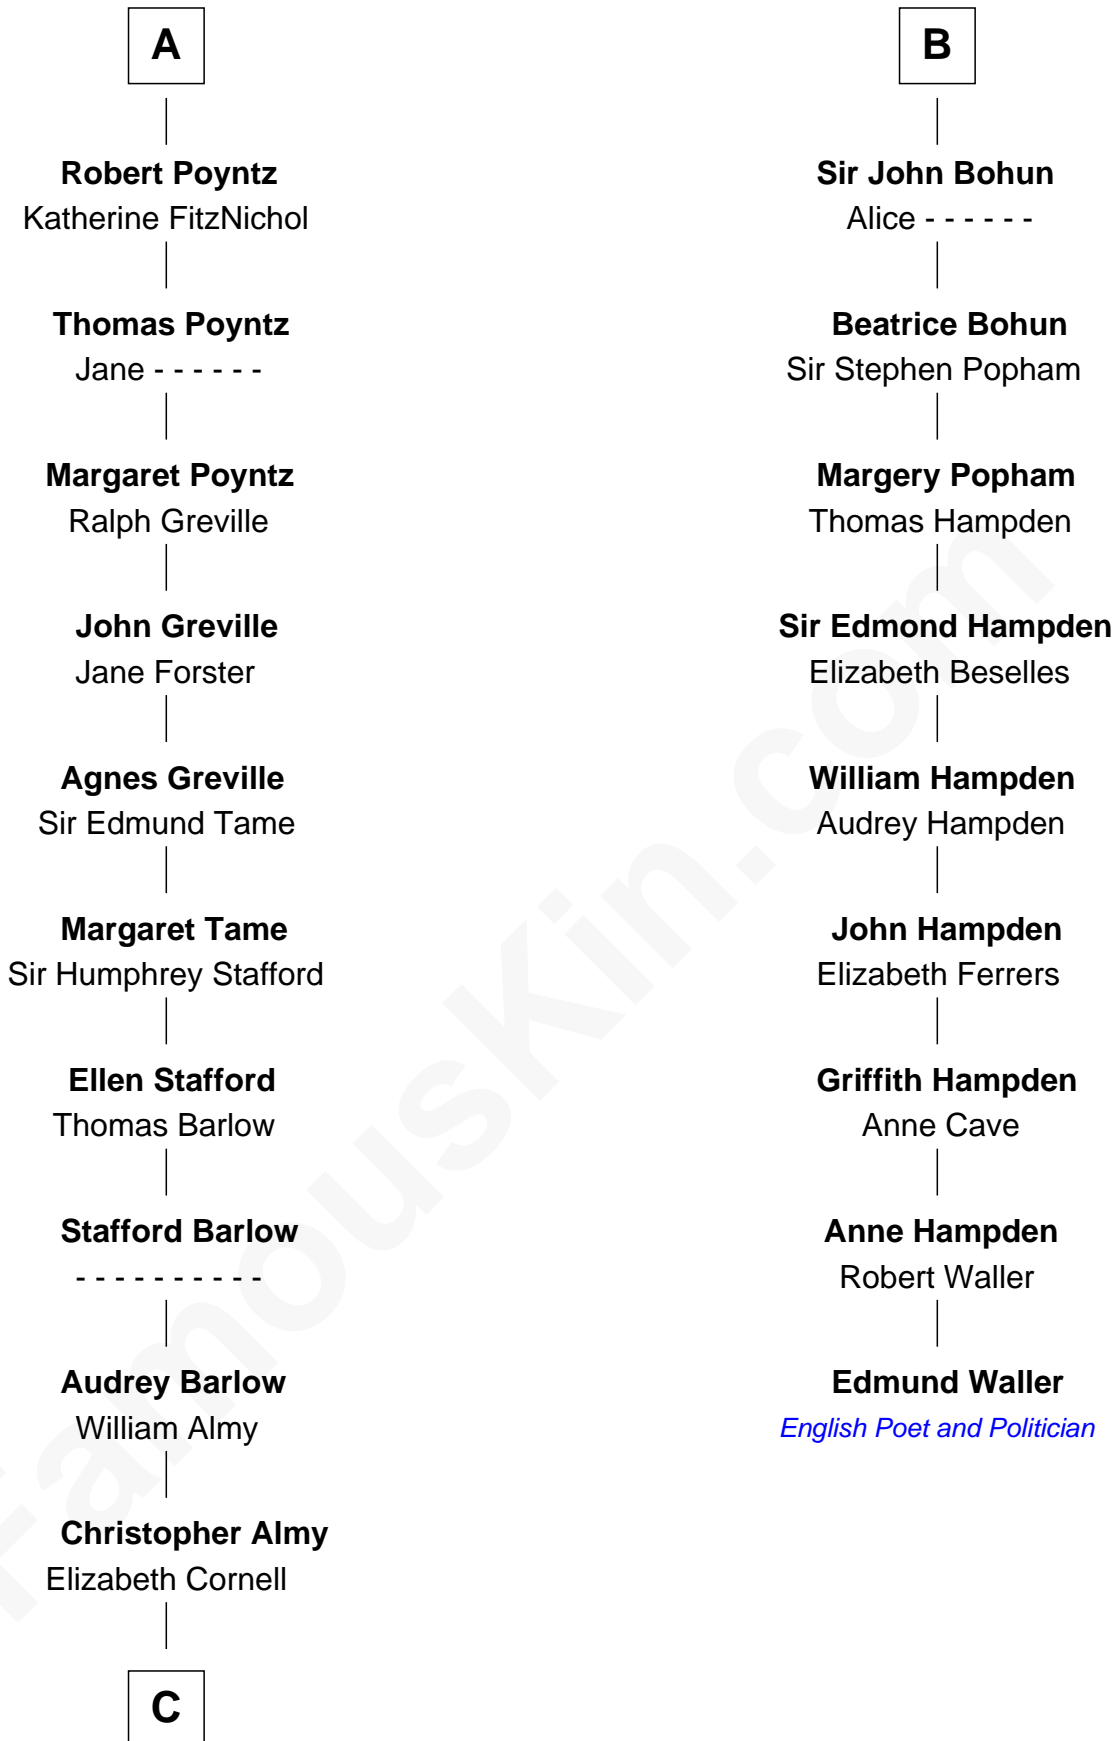

FamousKin.com

Relationship Chart of

William Ellery

Signer of the Declaration of Independence

15th cousin 4 times removed of

Edmund Waller

English Poet and Politician

C

—
Col. Job Almy

Ann Lawton

—
Elizabeth Almy

William Ellery

—
William Ellery

Signer of Declaration of Independence

FamousKin.com