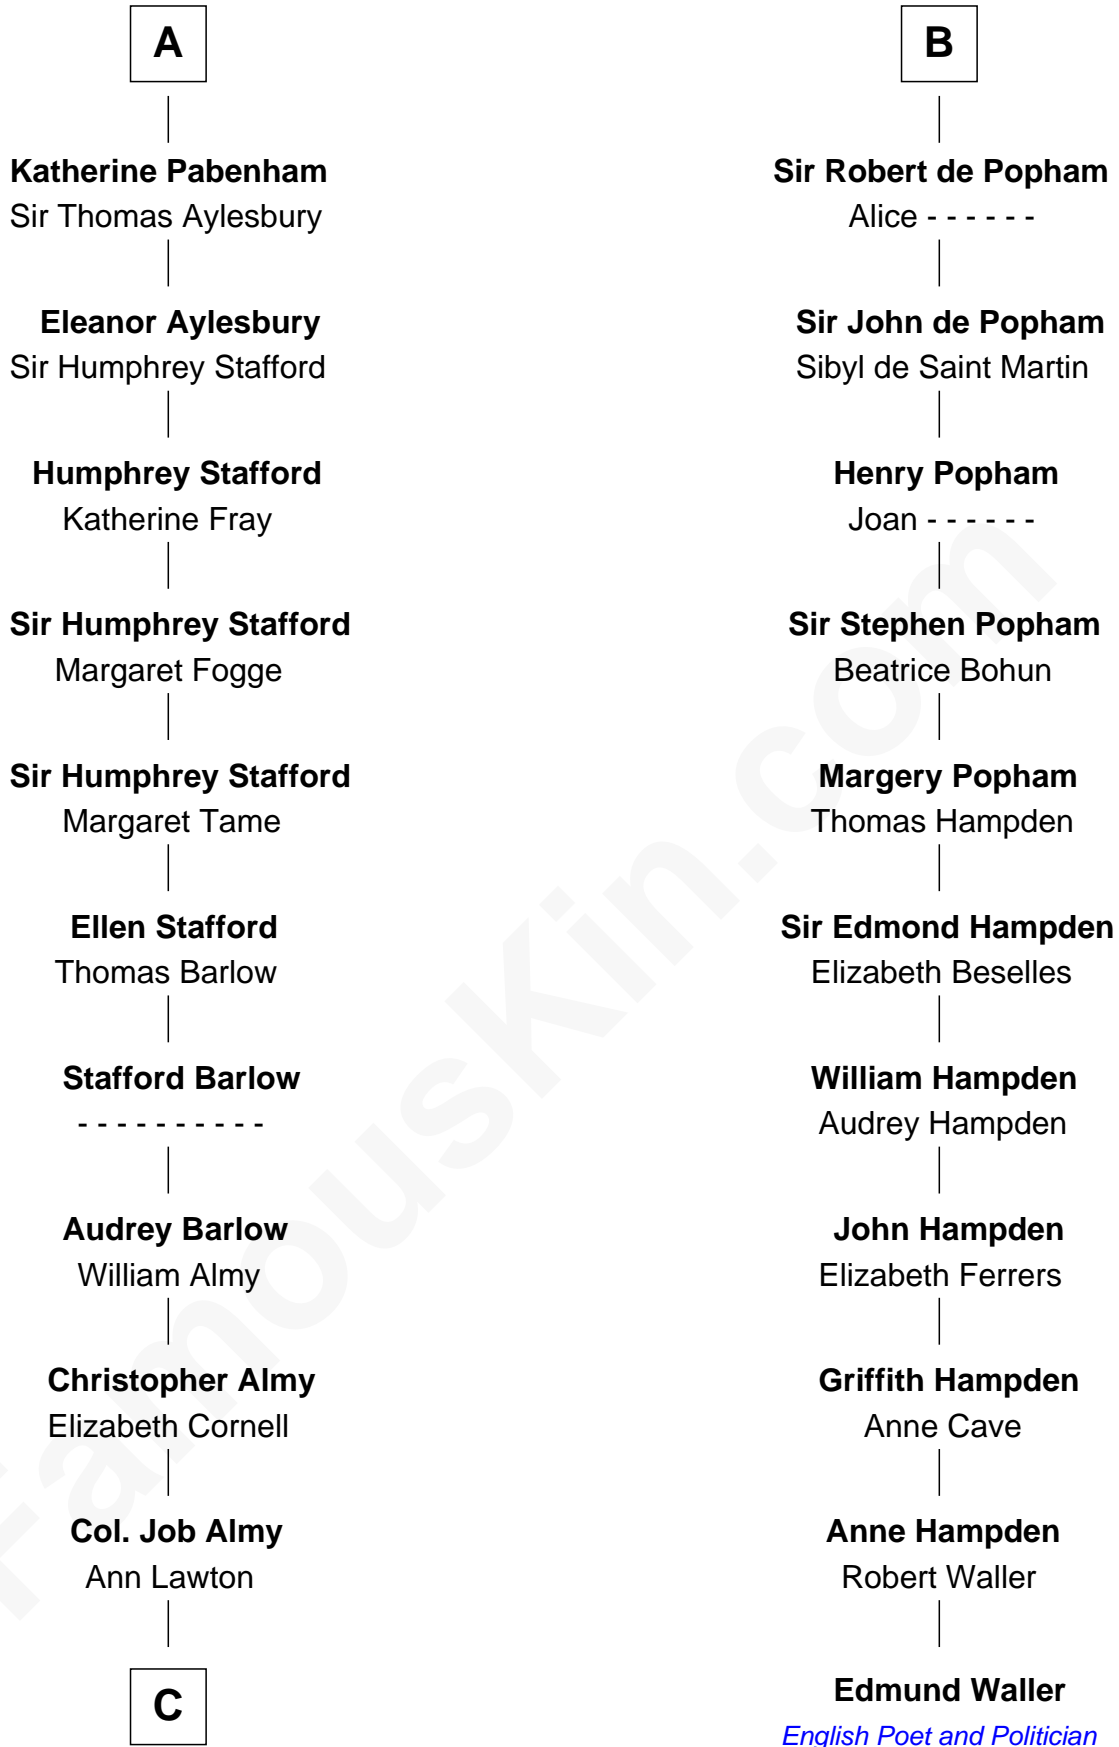

FamousKin.com

Relationship Chart of

William Ellery

Signer of the Declaration of Independence

17th cousin 1 time removed of

Edmund Waller

English Poet and Politician

William I de Lancaster
Gundred de Warenne

Richard de Morville

Helena de Morville

Roland of Galloway

Alan of Galloway

Helen de l'Isle

Helen of Galloway

Sir Roger de Quincy

Ellen de Quincy

Alan la Zouche

Sir Oliver la Zouche

la Zouche

Sir John de Popham

B

C

—
Elizabeth Almy

William Ellery