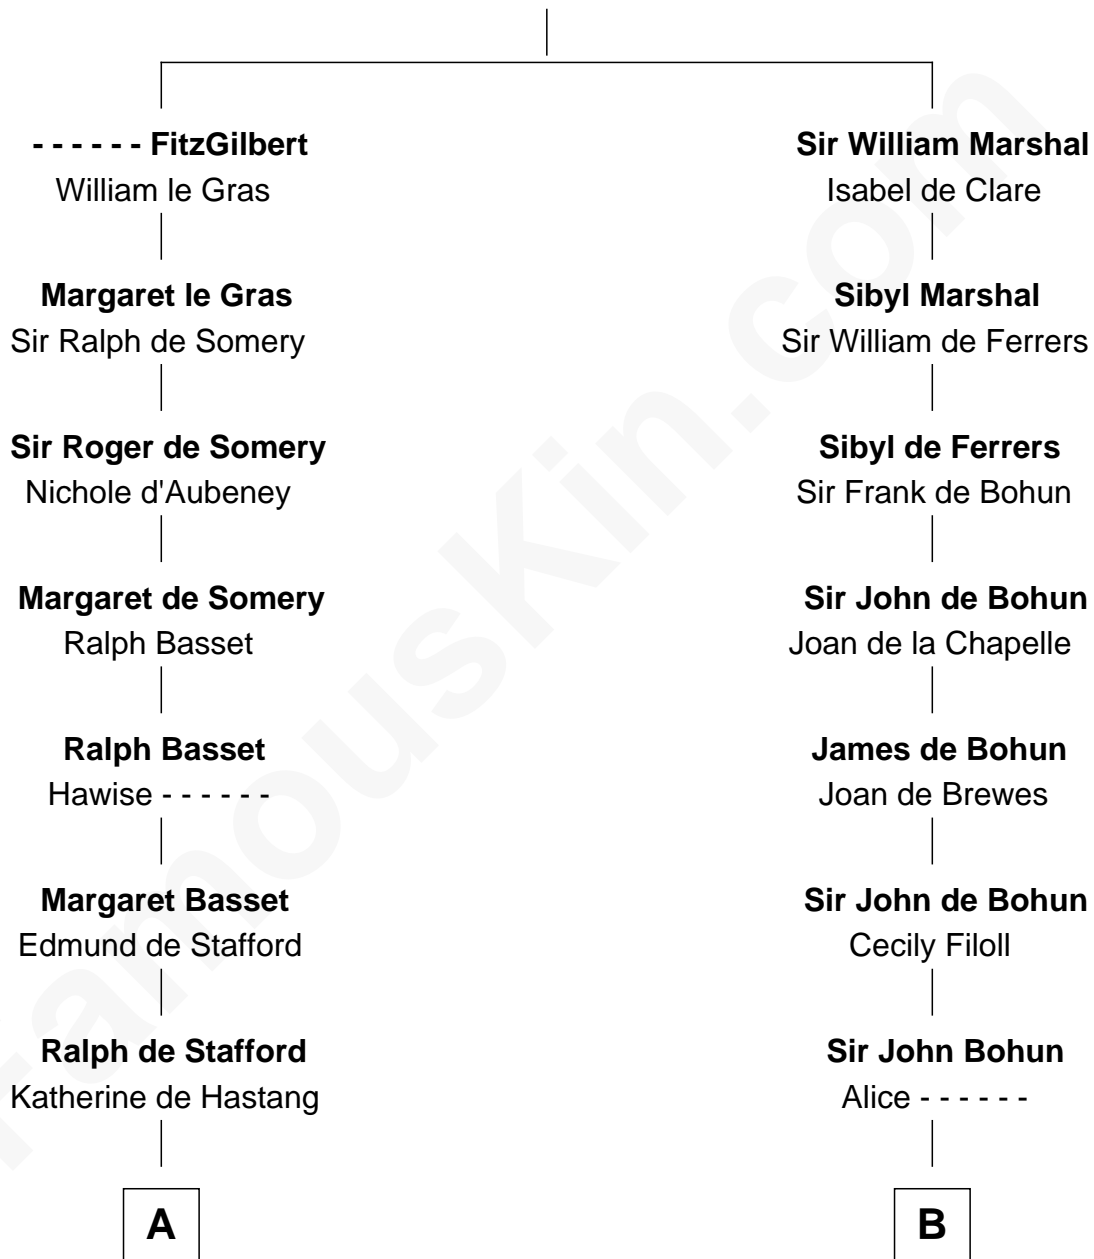

FamousKin.com

Relationship Chart of

William Ellery

Signer of the Declaration of Independence

14th cousin 6 times removed of

Edmund Waller

English Poet and Politician

John FitzGilbert
Sybilla of Salisbury

C

—
Christopher Almy

Elizabeth Cornell

—
Col. Job Almy

Ann Lawton

—
Elizabeth Almy

William Ellery

—
William Ellery