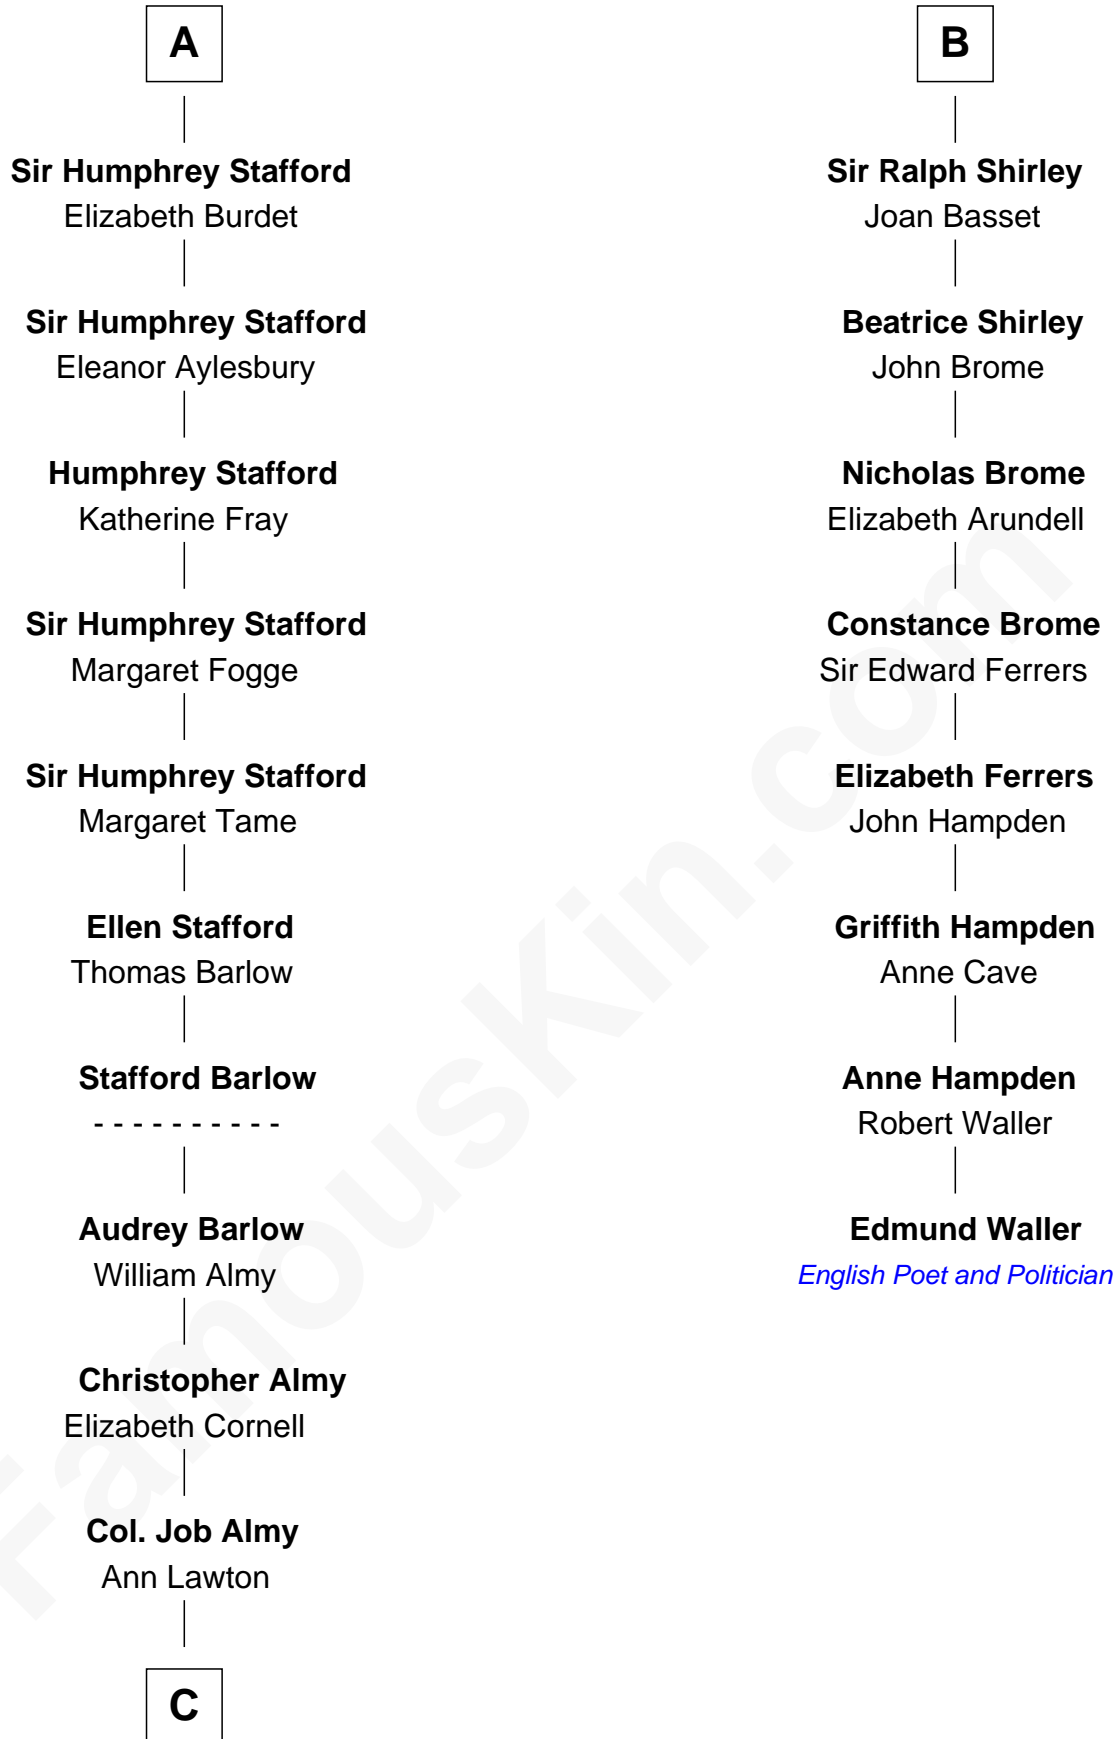

## Relationship Chart of

### William Ellery

*Signer of the Declaration of Independence*

14th cousin 4 times removed of

### Edmund Waller

*English Poet and Politician*

**C**

—  
**Elizabeth Almy**

William Ellery

—  
**William Ellery**

*Signer of Declaration of Independence*

FamousKin.com