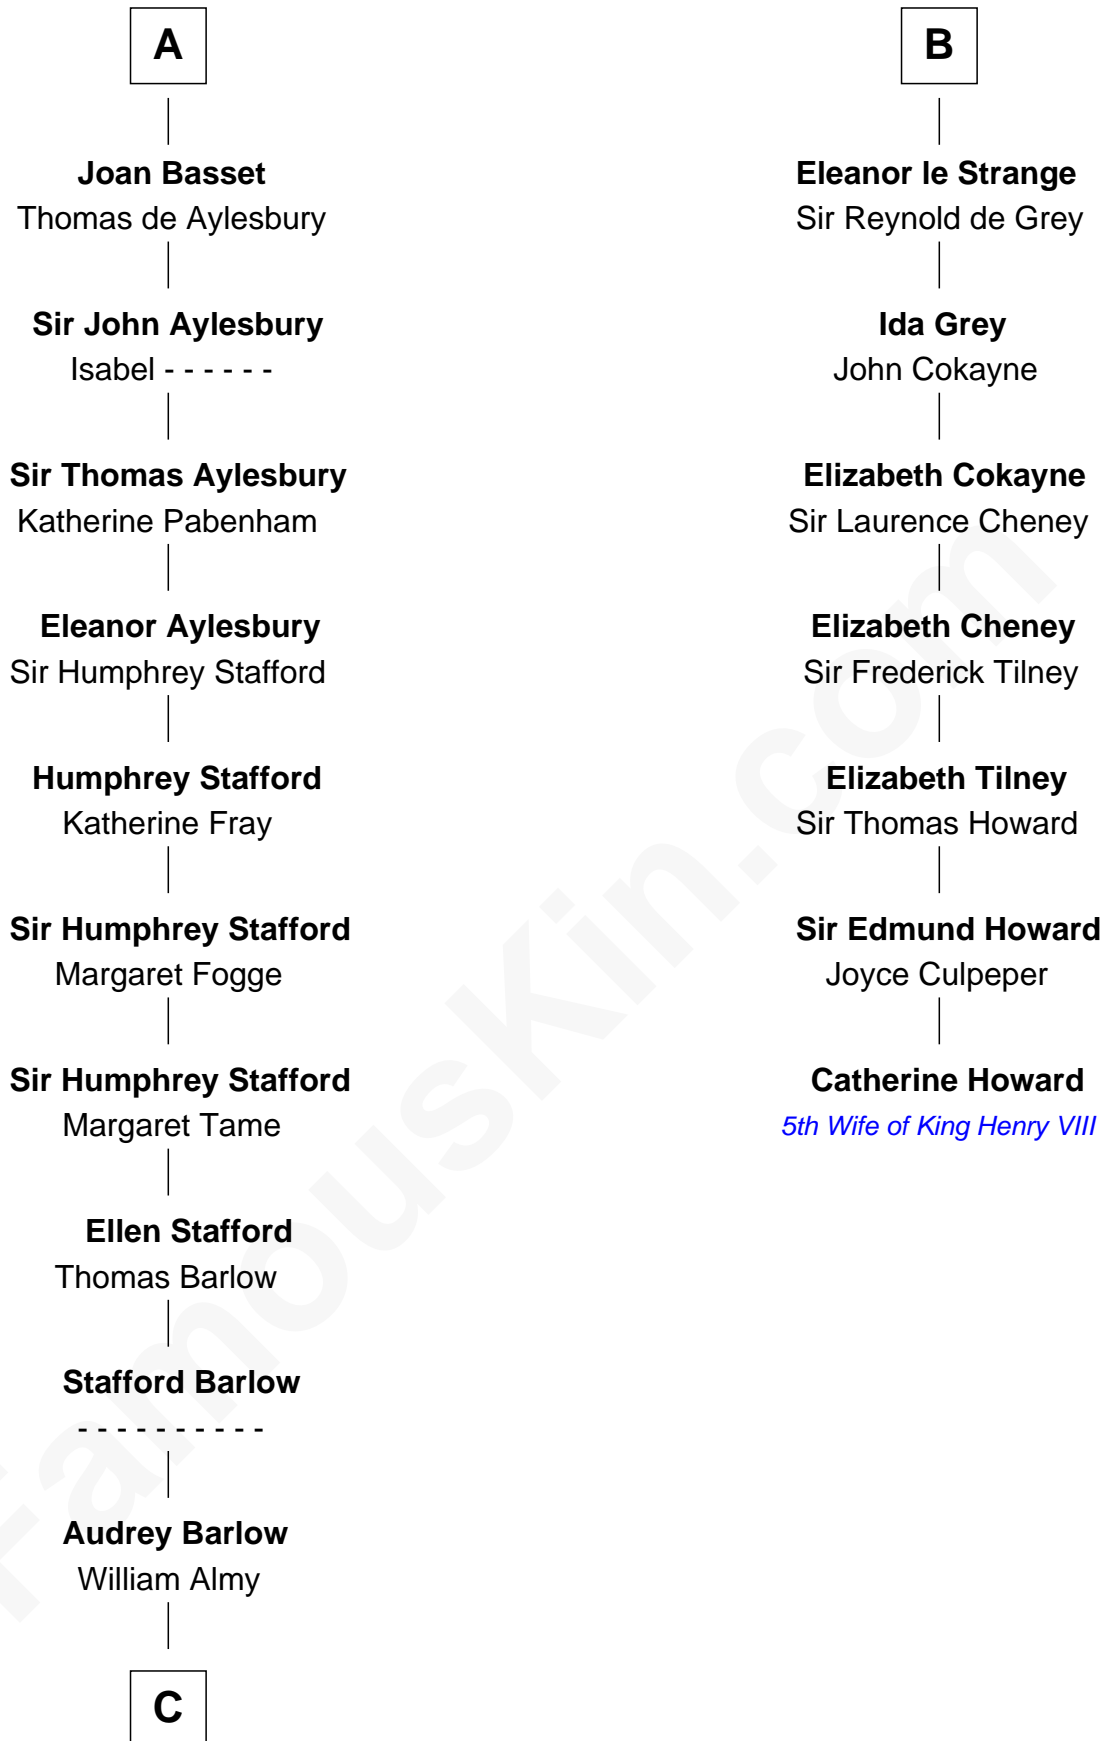

FamousKin.com

Relationship Chart of

William Ellery

Signer of the Declaration of Independence

13th cousin 7 times removed of

Catherine Howard

5th Wife of King Henry VIII

C

—
Christopher Almy

Elizabeth Cornell

—
Col. Job Almy

Ann Lawton

—
Elizabeth Almy

William Ellery

—
William Ellery

Signer of Declaration of Independence