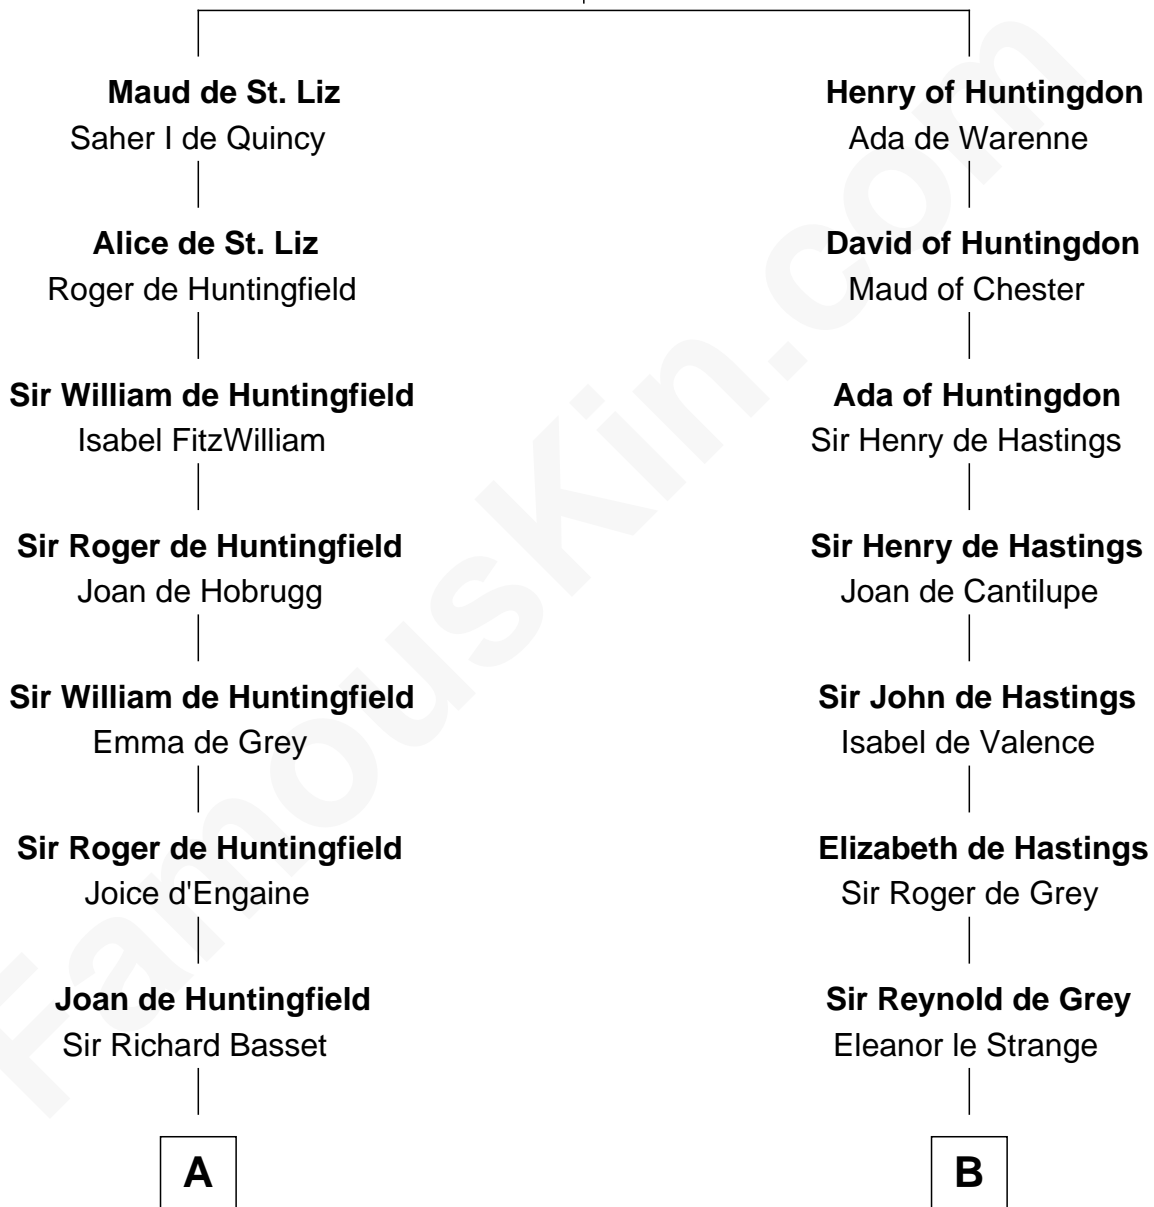

FamousKin.com

Relationship Chart of

William Ellery

Signer of the Declaration of Independence

12th cousin 9 times removed of

Catherine Howard

5th Wife of King Henry VIII

Maud of Northumberland

with husband
Simon I de St. Liz

with husband
David I, King of Scotland

C

—
Audrey Barlow

William Almy

—
Christopher Almy

Elizabeth Cornell

—
Col. Job Almy

Ann Lawton

—
Elizabeth Almy

William Ellery

—
William Ellery

Signer of Declaration of Independence

FamousKin.com