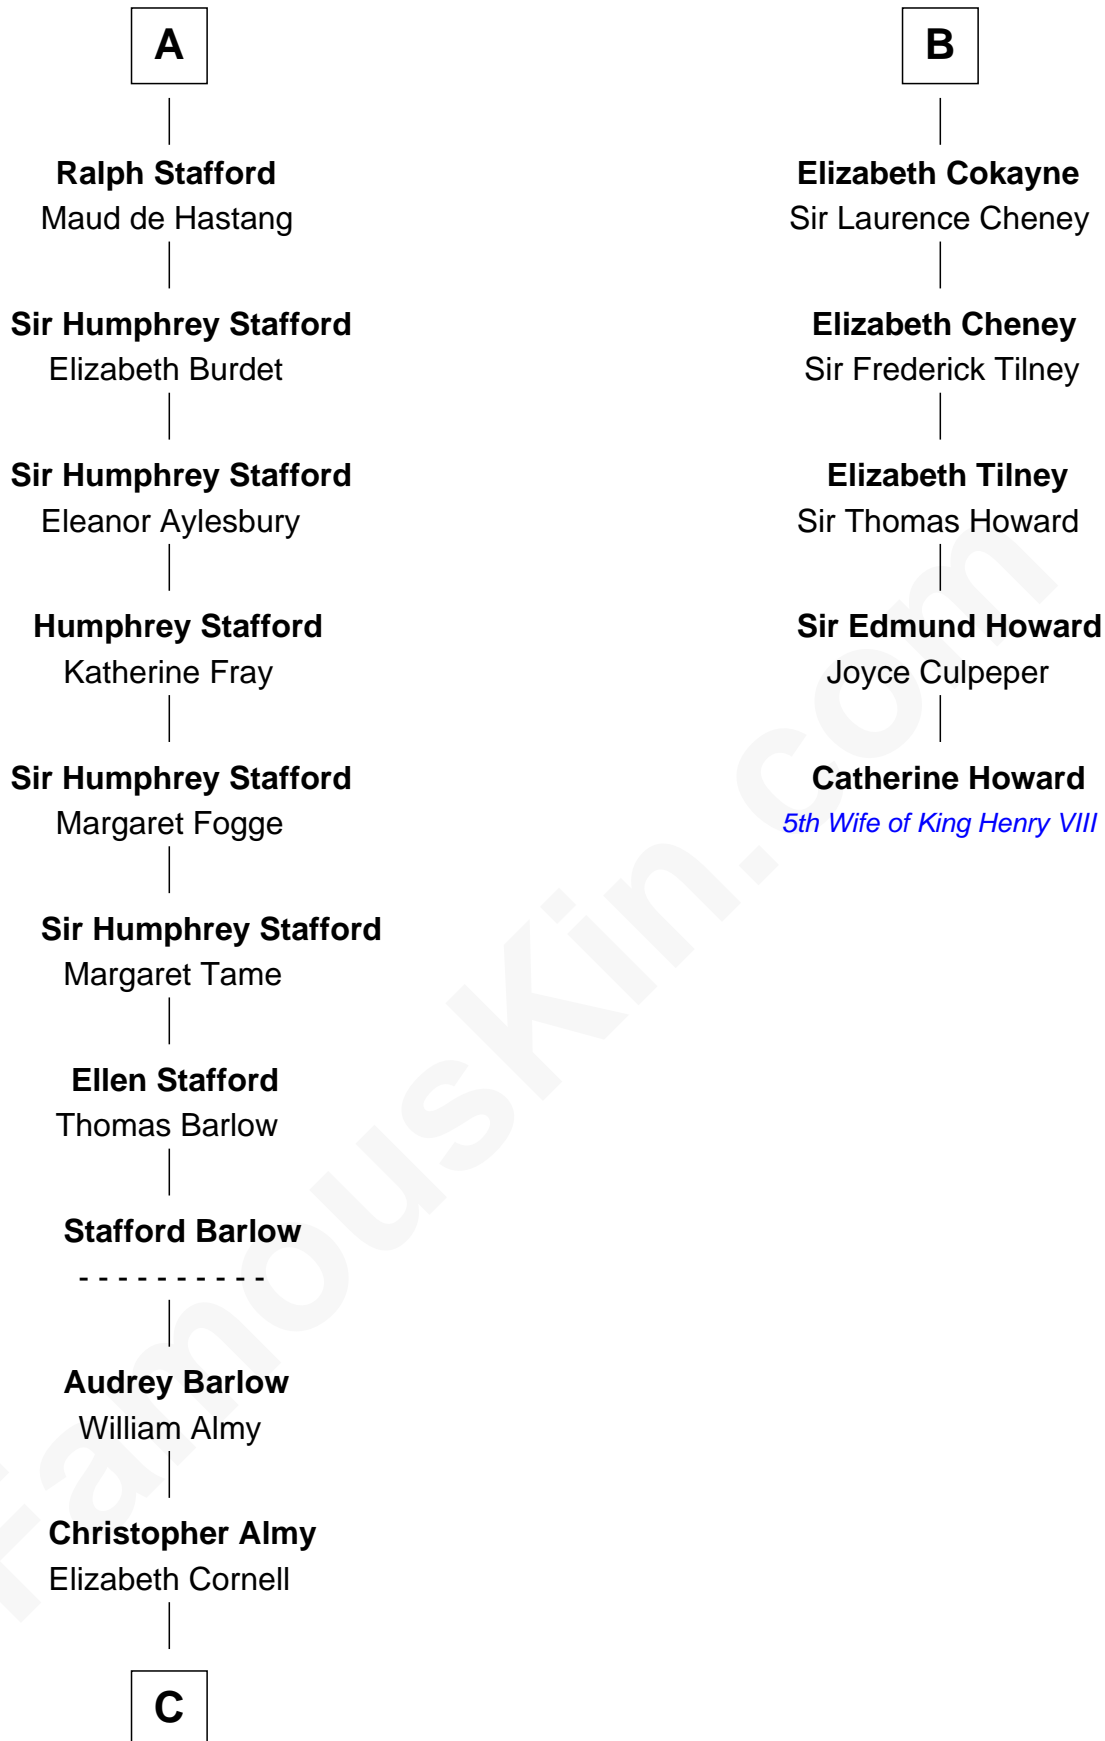

## Relationship Chart of

### William Ellery

*Signer of the Declaration of Independence*

11th cousin 8 times removed of

### Catherine Howard

*5th Wife of King Henry VIII*

**Hugh de Kevelioc**  
Bertrade de Montfort

**C**

—  
**Col. Job Almy**

Ann Lawton

—  
**Elizabeth Almy**

William Ellery