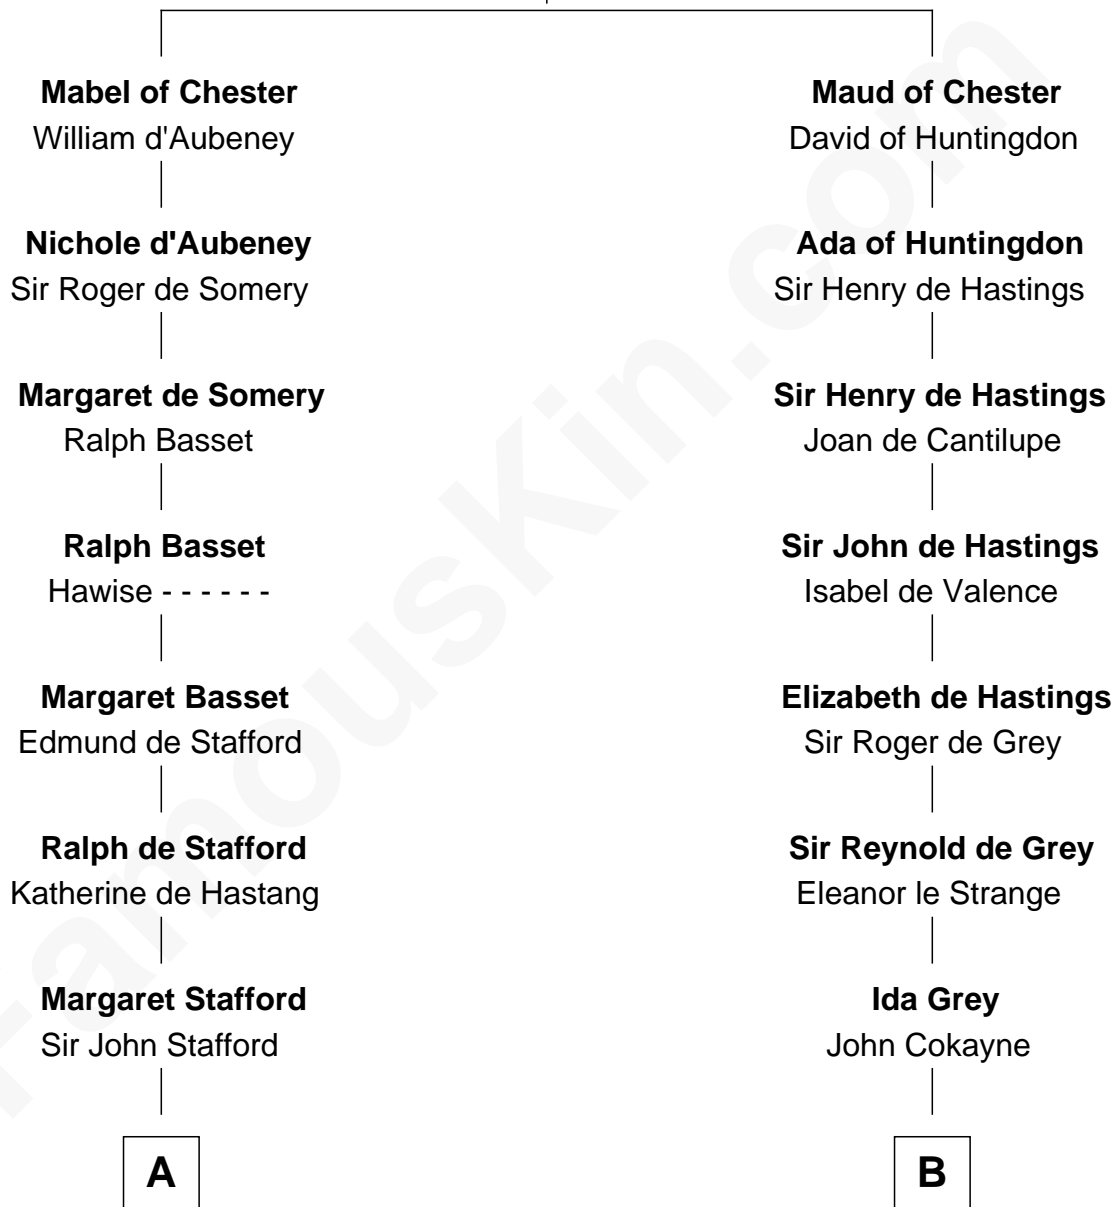

## Relationship Chart of

### William Ellery

*Signer of the Declaration of Independence*

11th cousin 8 times removed of

### Catherine Howard

*5th Wife of King Henry VIII*

**Hugh de Kevelioc**  
Bertrade de Montfort

**C**

—  
**Col. Job Almy**

Ann Lawton

—  
**Elizabeth Almy**

William Ellery